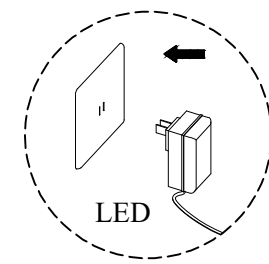

ASSEMBLY INSTRUCTIONS

KING BED 2273-9KH/9KF/9R & QUEEN BED 2273-9QH/9QF/9R

STEP 3

NOTE: Please use a screwdriver for the screwdriver is not included

STEP 9