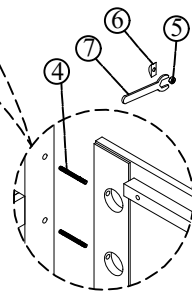

ASSEMBLY INSTRUCTIONS

KING BED 2273-9KH/9KF/9R & QUEEN BED 2273-9QH/9QF/9R

STEP 3

NOTE: Please use a screwdriver for the screwdriver is not included

STEP 9

STEP 6

STEP 5