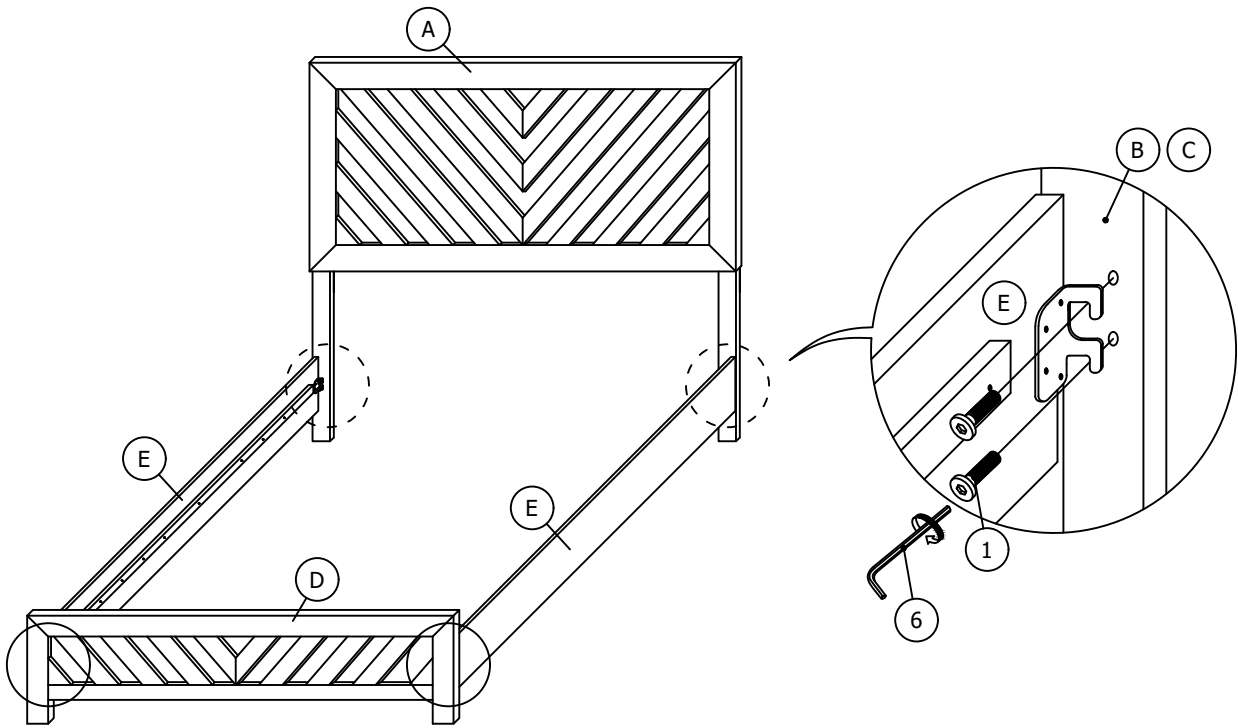

DENVER BEDROOM SET - TWINBED ASSEMBLY INSTRUCTION

HARDWARE LIST

ITEM	DESCRIPTION	DRAWING	QTY
1	JCBC SCREW (M8 x 16mm)		8 PCS
2	JCBC SCREW (M8 x 40mm)		8 PCS
3	SPRING WASHER (M8 x 14mm)		8 PCS
4	FLAT WASHER (M8 x 22mm)		8 PCS
5	CSK SCREW (M4 x 32mm)		8 PCS
6	L-KEY (M5 x 65mm)		1 PC

PARTS LIST

ITEM	DESCRIPTION	DRAWING	QTY
A	HEADBOARD		1 PC
B	HEADBOARD LEG (L)		1 PC
C	HEADBOARD LEG (R)		1 PC

DENVER BEDROOM SET - TWINBED ASSEMBLY INSTRUCTION

PARTS LIST

ITEM	DESCRIPTION	DRAWING	QTY
D	FOOTBOARD		1 PC
E	SIDE RAIL		2 PCS
F	SLAT		4 PCS

STEP 1

DENVER BEDROOM SET - TWINBED ASSEMBLY INSTRUCTION

STEP 2

STEP 3

ASSEMBLY COMPLETED