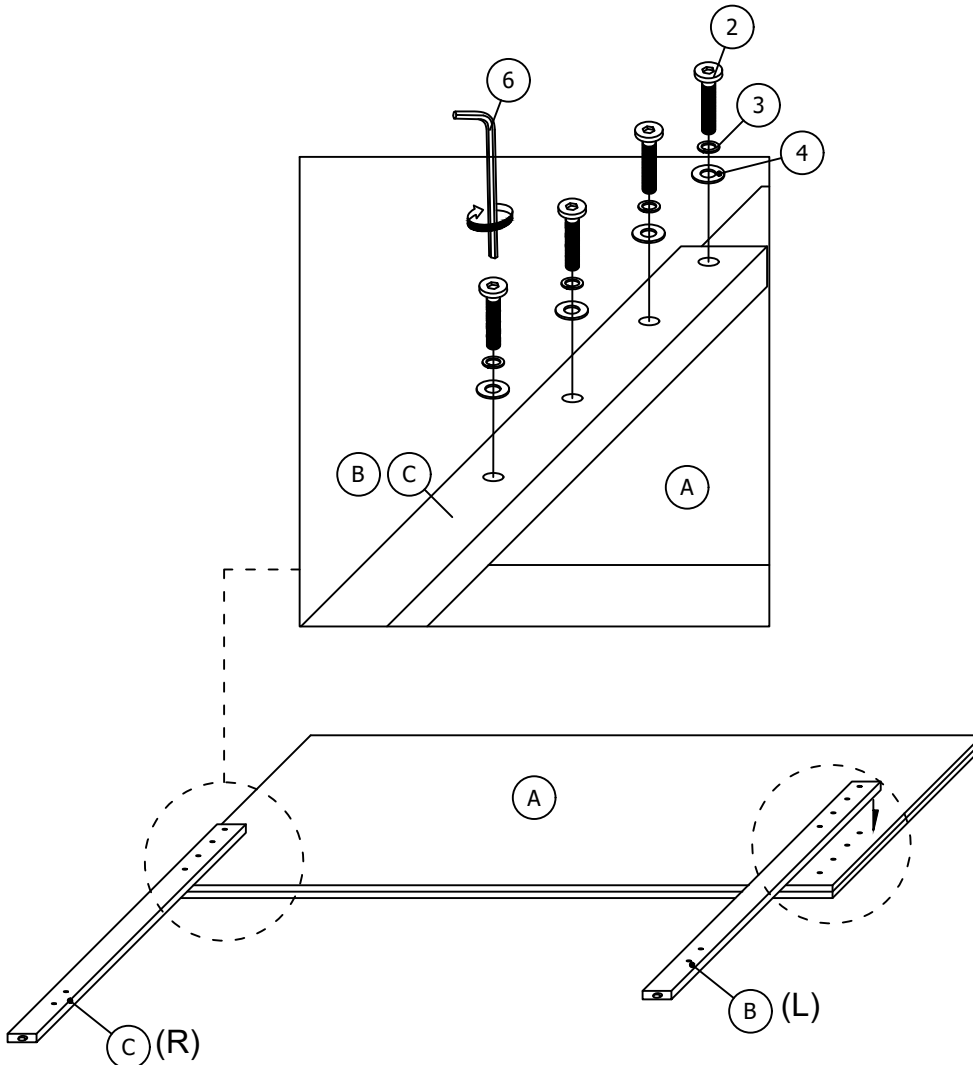

DENVER BEDROOM SET - TWINBED ASSEMBLY INSTRUCTION

HARDWARE LIST

ITEM	DESCRIPTION	DRAWING	QTY
1	JCBC SCREW (M8 x 16mm)		8 PCS
2	JCBC SCREW (M8 x 40mm)		8 PCS
3	SPRING WASHER (M8 x 14mm)		8 PCS
4	FLAT WASHER (M8 x 22mm)		8 PCS
5	CSK SCREW (M4 x 32mm)		8 PCS
6	L-KEY (M5 x 65mm)		1 PC

PARTS LIST

ITEM	DESCRIPTION	DRAWING	QTY
A	HEADBOARD		1 PC
B	HEADBOARD LEG (L)		1 PC
C	HEADBOARD LEG (R)		1 PC

DENVER BEDROOM SET - TWINBED ASSEMBLY INSTRUCTION

PARTS LIST

ITEM	DESCRIPTION	DRAWING	QTY
D	FOOTBOARD		1 PC
E	SIDE RAIL		2 PCS
F	SLAT		4 PCS

STEP 1

DENVER BEDROOM SET - TWINBED ASSEMBLY INSTRUCTION

STEP 2

STEP 3

ASSEMBLY COMPLETED