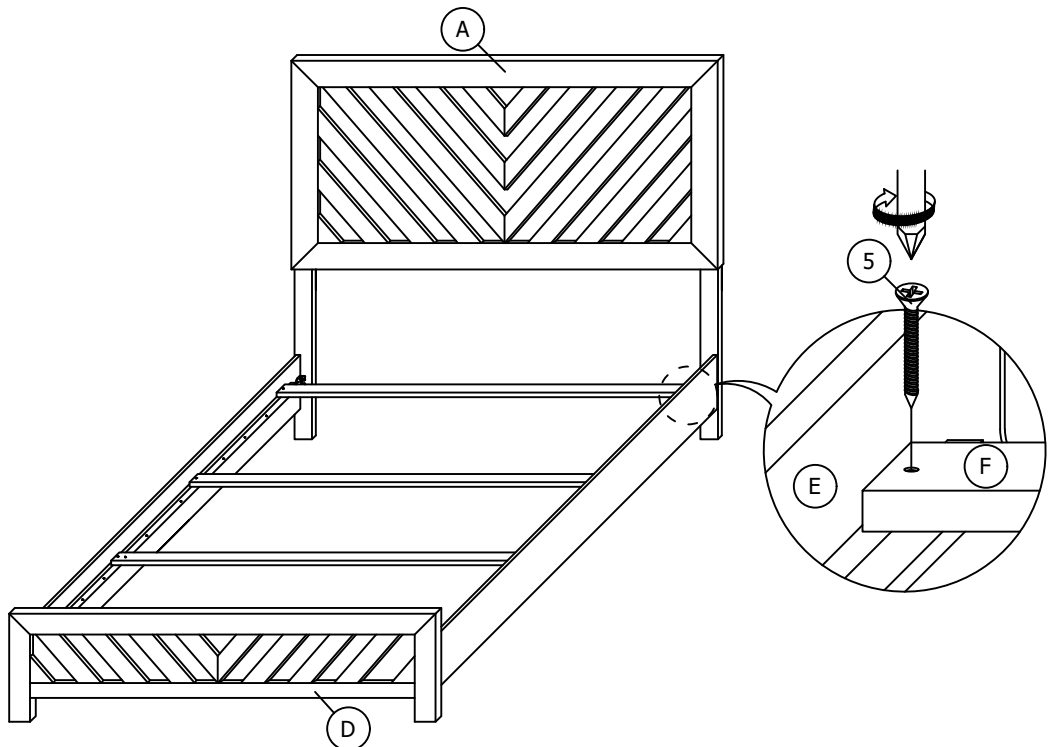

DENVER BEDROOM SET - TWINBED ASSEMBLY INSTRUCTION

HARDWARE LIST

ITEM	DESCRIPTION	DRAWING	QTY
1	JCBC SCREW (M8 x 16mm)		8 PCS
2	JCBC SCREW (M8 x 40mm)		8 PCS
3	SPRING WASHER (M8 x 14mm)		8 PCS
4	FLAT WASHER (M8 x 22mm)		8 PCS
5	CSK SCREW (M4 x 32mm)		8 PCS
6	L-KEY (M5 x 65mm)		1 PC

PARTS LIST

ITEM	DESCRIPTION	DRAWING	QTY
A	HEADBOARD		1 PC
B	HEADBOARD LEG (L)		1 PC
C	HEADBOARD LEG (R)		1 PC

DENVER BEDROOM SET - TWINBED ASSEMBLY INSTRUCTION

PARTS LIST

ITEM	DESCRIPTION	DRAWING	QTY
D	FOOTBOARD		1 PC
E	SIDE RAIL		2 PCS
F	SLAT		4 PCS

STEP 1

DENVER BEDROOM SET - TWINBED ASSEMBLY INSTRUCTION

STEP 2

STEP 3

ASSEMBLY COMPLETED