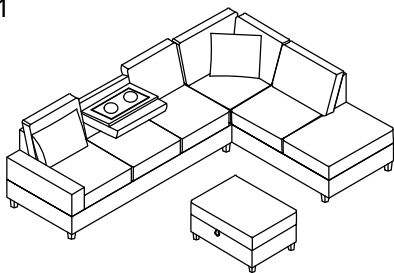

ASSEMBLY INSTRUCTIONS

DESCRIPTION: Love seat/ Sofa Chaise/ Storage Ottoman

Caution: Please read instructions thoroughly before unpacking assembly parts. Sharp, exposed staple tips can cause injury, therefore, for your protection, please remove any exposed staple used in packing.

1. We recommend that you should assemble this product with the assistance of another person; this will make assembly easier, and will help to eliminate damage to the product or injury to persons during assembly.
2. Be sure to check all packing materials carefully for small parts that may have come loose inside the carton during shipment.
3. Please do not over tighten screws or bolts until the assembly is completed.
4. Please put all parts on a non-abrasive floor before assembly, and follow the assembly steps to assemble your newly purchased product correctly and efficiently.

HARDWARE LIST

No.	PARTDESCRIPTION	Size	Sketch	Q'TY
1	Thread Bolt	1/4x70mm		11PCS
2	Hexnut	1/4		11PCS
3	Spring washer	1/4		11PCS
4	Flat washer	Ø1/4xØ19		11PCS
5	Wrench	1/4		1PC
6	Legs	80x80x115mm		8PCS
7	Allen key	4x80		1PC
8	Bolt	Ø1/4x20		4PCS
9	Flat washer	Ø1/4xØ16		4PCS

PART INSIDE THE SOFA CHAISE

No.	PART DESCRIPTION	Sketch	Q'TY
A	SEAT BASE		1PC
6	Legs		4PCS

Configuration #1

Configuration #2