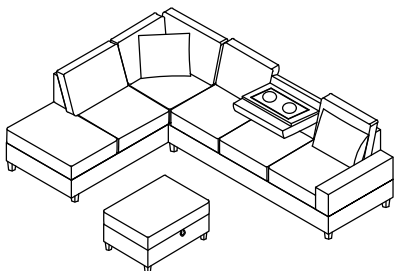

PART INSIDE THE LOVESEAT

No.	PARTDESCRIPTION	Sketch	Q'TY
A1	LSF SEAT BASE		1PC
A2	ARM		1PC
A3	BACK FRAME		1PC
A4	MID BACK CUSHION		1PC
A5	BACK CUSHION		2PCS
A6	SEAT CUSHION		3PCS
A7	PILLOW		1PC

PART INSIDE THE SOFA CHAISE

No.	PART DESCRIPTION	Sketch	Q'TY
B1	RSF SEAT BASE		1PC
B2	MID BACK FRAME		1PC
B3	LSF BACK FRAME		1PC
B4	RSF BACK FRAME		1PC
B5	RSF SEAT CUSHION		1PC
B6	MID SEAT CUSHION		1PC
B7	LSF SEAT CUSHION		1PC
B8	RSF BACK CUSHION		1PC
B9	MID BACK CUSHION		1PC
B10	LSF BACK CUSHION		1PC
B11	PILLOW		1PC