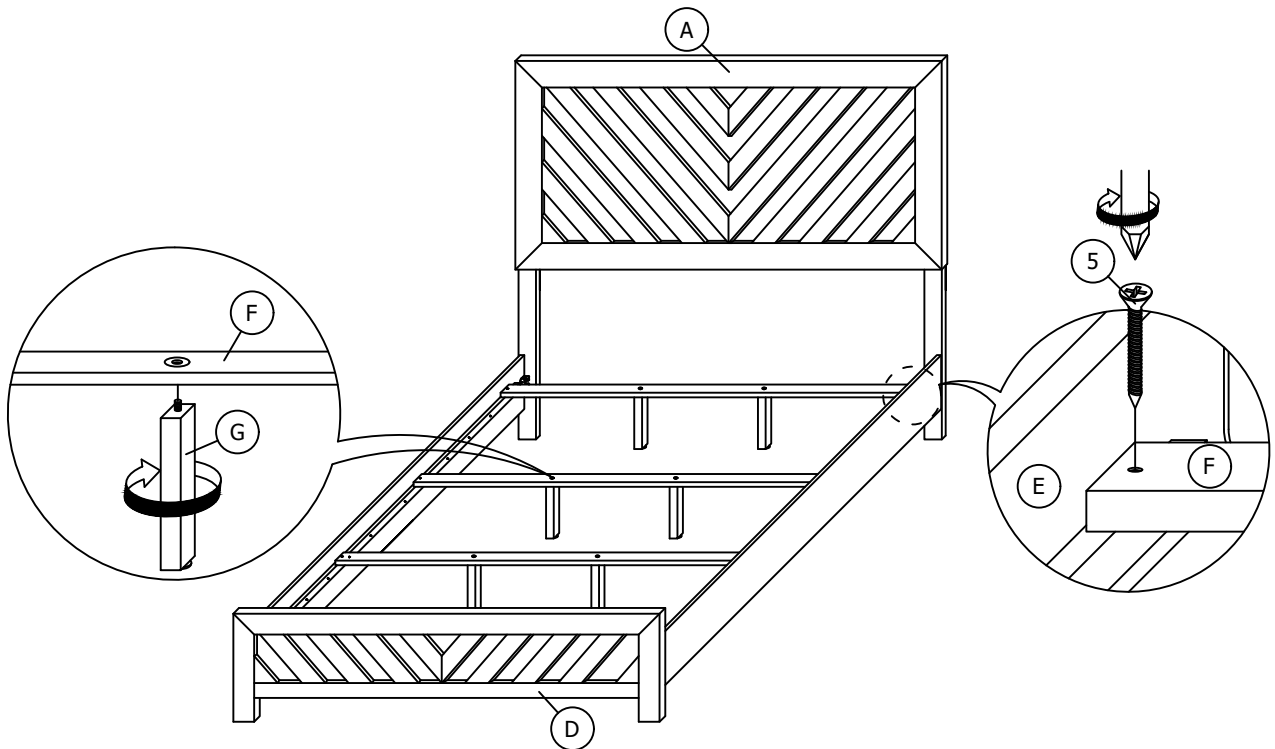

PARTS LIST

ITEM	DESCRIPTION	DRAWING	QTY
A	HEADBOARD		1 PC
B	HEADBOARD LEG (L)		1 PC
C	HEADBOARD LEG (R)		1 PC

DENVER BEDROOM SET - KING BED ASSEMBLY INSTRUCTION

PARTS LIST

ITEM	DESCRIPTION	DRAWING	QTY
D	FOOTBOARD		1 PC
E	SIDE RAIL		2 PCS
F	SLAT		4 PCS
G	SUPPORT LEG		8 PCS

STEP 1

DENVER BEDROOM SET - KING BED ASSEMBLY INSTRUCTION

STEP 2

STEP 3

ASSEMBLY COMPLETED

DENVER BEDROOM SET - FULL BED / QUEEN BED ASSEMBLY INSTRUCTION

HARDWARE LIST

ITEM	DESCRIPTION	DRAWING	QTY
1	JCBC SCREW (M8 x 16mm)		8 PCS
2	JCBC SCREW (M8 x 40mm)		8 PCS
3	SPRING WASHER (M8 x 14mm)		8 PCS
4	FLAT WASHER (M8 x 22mm)		8 PCS
5	CSK SCREW (M4 x 32mm)		8 PCS
6	L-KEY (M5 x 65mm)		1 PC

PARTS LIST

ITEM	DESCRIPTION	DRAWING	QTY
A	HEADBOARD		1 PC
B	HEADBOARD LEG (L)		1 PC
C	HEADBOARD LEG (R)		1 PC

DENVER BEDROOM SET - FULL BED / QUEEN BED ASSEMBLY INSTRUCTION

PARTS LIST

ITEM	DESCRIPTION	DRAWING	QTY
D	FOOTBOARD		1 PC
E	SIDE RAIL		2 PCS
F	SLAT		4 PCS
G	SUPPORT LEG		4 PCS