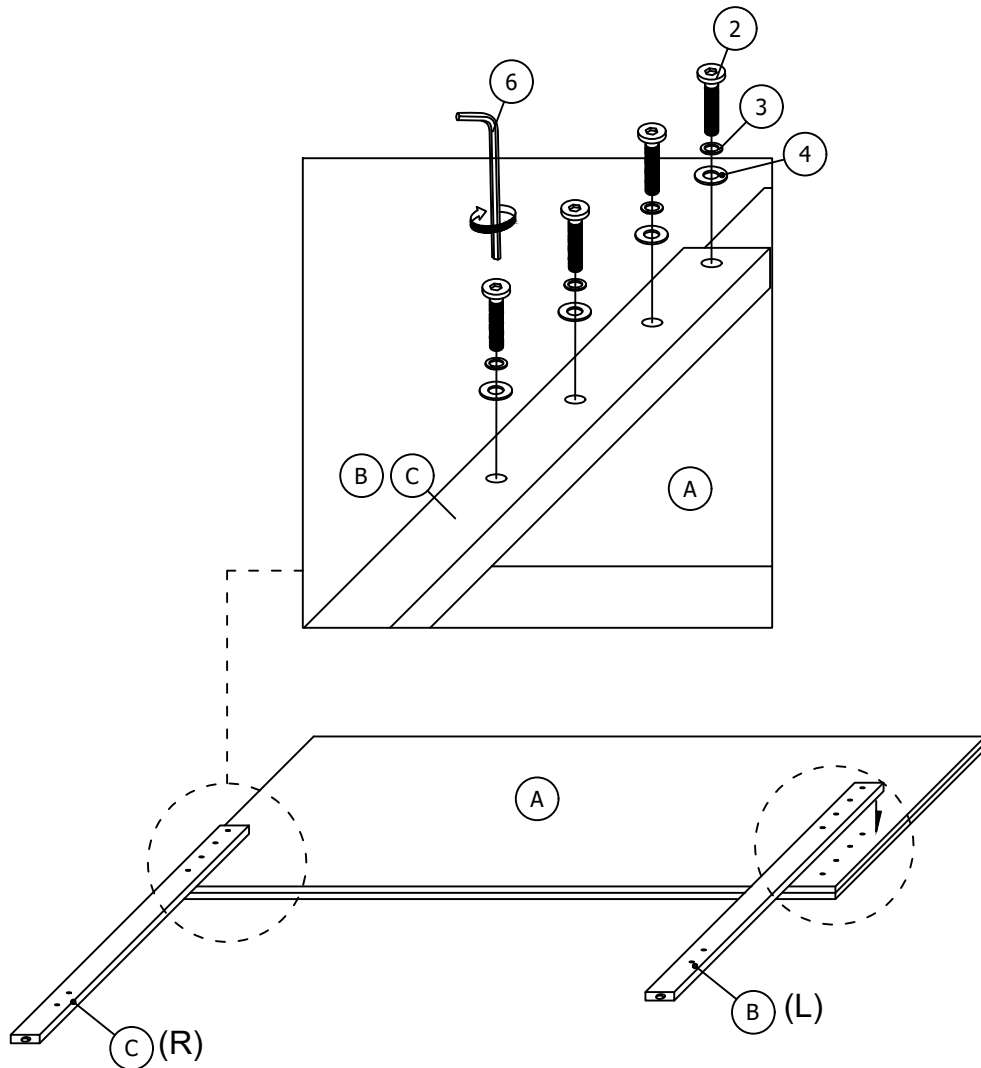

PARTS LIST

ITEM	DESCRIPTION	DRAWING	QTY
A	HEADBOARD		1 PC
B	HEADBOARD LEG (L)		1 PC
C	HEADBOARD LEG (R)		1 PC

DENVER BEDROOM SET - KING BED ASSEMBLY INSTRUCTION

PARTS LIST

ITEM	DESCRIPTION	DRAWING	QTY
D	FOOTBOARD		1 PC
E	SIDE RAIL		2 PCS
F	SLAT		4 PCS
G	SUPPORT LEG		8 PCS

STEP 1

DENVER BEDROOM SET - KING BED ASSEMBLY INSTRUCTION

STEP 2

STEP 3

ASSEMBLY COMPLETED

DENVER BEDROOM SET - FULL BED / QUEEN BED ASSEMBLY INSTRUCTION

HARDWARE LIST

ITEM	DESCRIPTION	DRAWING	QTY
1	JCBC SCREW (M8 x 16mm)		8 PCS
2	JCBC SCREW (M8 x 40mm)		8 PCS
3	SPRING WASHER (M8 x 14mm)		8 PCS
4	FLAT WASHER (M8 x 22mm)		8 PCS
5	CSK SCREW (M4 x 32mm)		8 PCS
6	L-KEY (M5 x 65mm)		1 PC

PARTS LIST

ITEM	DESCRIPTION	DRAWING	QTY
A	HEADBOARD		1 PC
B	HEADBOARD LEG (L)		1 PC
C	HEADBOARD LEG (R)		1 PC

DENVER BEDROOM SET - FULL BED / QUEEN BED ASSEMBLY INSTRUCTION

PARTS LIST

ITEM	DESCRIPTION	DRAWING	QTY
D	FOOTBOARD		1 PC
E	SIDE RAIL		2 PCS
F	SLAT		4 PCS
G	SUPPORT LEG		4 PCS

STEP 1

DENVER BEDROOM SET - FULL BED / QUEEN BED ASSEMBLY INSTRUCTION

STEP 2

STEP 3

ASSEMBLY COMPLETED

DENVER BEDROOM SET - MIRROR ASSEMBLY INSTRUCTION

HARDWARE LIST

ITEM	DESCRIPTION	DRAWING	QTY
1	JCBC SCREW (M6 x 40mm)		8 PCS
2	SPRING WASHER (M6 x 13mm)		8 PCS
3	FLAT WASHER (M6 x 19mm)		8 PCS
4	M4 ALLEN KEY (65MM)		1 PC