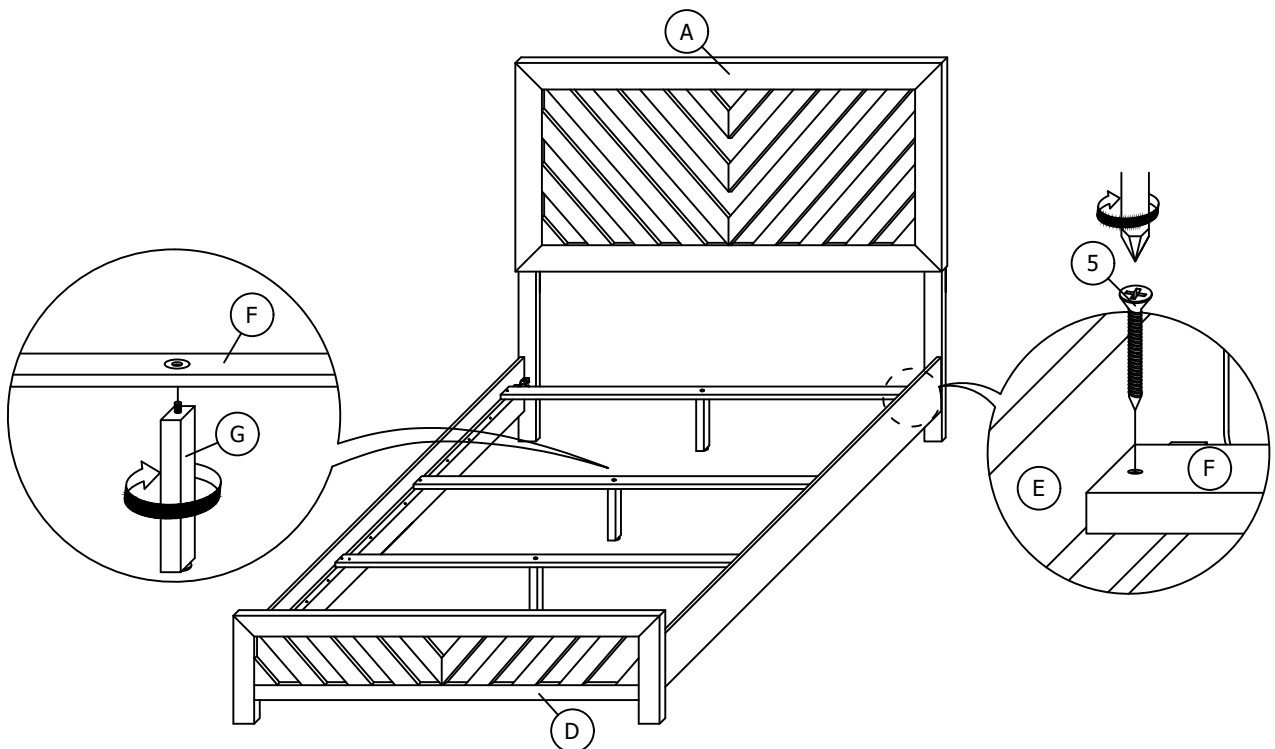

PARTS LIST

ITEM	DESCRIPTION	DRAWING	QTY
A	HEADBOARD		1 PC
B	HEADBOARD LEG (L)		1 PC
C	HEADBOARD LEG (R)		1 PC

DENVER BEDROOM SET - FULL BED / QUEEN BED ASSEMBLY INSTRUCTION

PARTS LIST

ITEM	DESCRIPTION	DRAWING	QTY
D	FOOTBOARD		1 PC
E	SIDE RAIL		2 PCS
F	SLAT		4 PCS
G	SUPPORT LEG		4 PCS

STEP 1

DENVER BEDROOM SET - FULL BED / QUEEN BED ASSEMBLY INSTRUCTION

STEP 2

STEP 3

ASSEMBLY COMPLETED

DENVER BEDROOM SET - MIRROR ASSEMBLY INSTRUCTION

HARDWARE LIST

ITEM	DESCRIPTION	DRAWING	QTY
1	JCBC SCREW (M6 x 40mm)		8 PCS
2	SPRING WASHER (M6 x 13mm)		8 PCS
3	FLAT WASHER (M6 x 19mm)		8 PCS
4	M4 ALLEN KEY (65MM)		1 PC

PARTS LIST

ITEM	DESCRIPTION	DRAWING	QTY
A	MIRROR		1 PC
B	MIRROR SUPPORT RAIL		2 PCS
C	DRESSER		1 PC

DENVER BEDROOM SET - MIRROR ASSEMBLY INSTRUCTION

STEP 1

STEP 2

DENVER BEDROOM SET - MIRROR ASSEMBLY INSTRUCTION