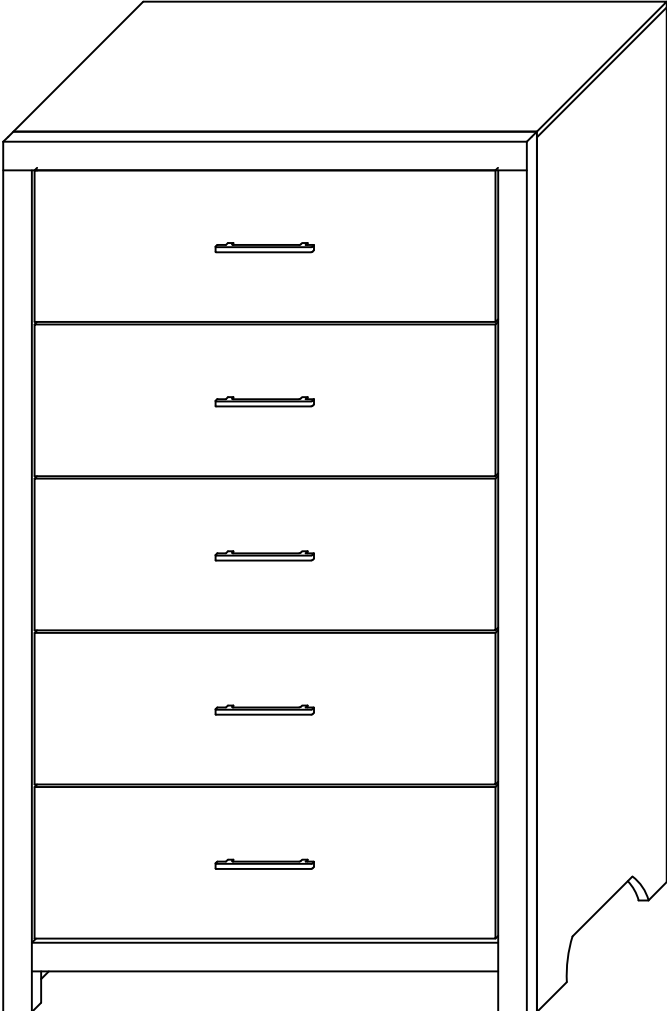

DENVER BEDROOM SET - CHEST ASSEMBLY INSTRUCTION

HARDWARE LIST

ITEM	DESCRIPTION	DRAWING	QTY
1	TIPPING RESTRAINT		1 SET

PARTS LIST

ITEM	DESCRIPTION	DRAWING	QTY
A	CHEST		1 PC

STEP 1

DENVER BEDROOM SET - CHEST ASSEMBLY INSTRUCTION

STEP 2

STEP 3

ASSEMBLY COMPLETED

DENVER BEDROOM SET - DRESSER ASSEMBLY INSTRUCTION

HARDWARE LIST

ITEM	DESCRIPTION	DRAWING	QTY
1	TIPPING RESTRAINT		1 SET

PARTS LIST

ITEM	DESCRIPTION	DRAWING	QTY
A	DRESSER		1 PC

PARTS LIST

ITEM	DESCRIPTION	DRAWING	QTY
A	HEADBOARD		1 PC
B	HEADBOARD LEG (L)		1 PC
C	HEADBOARD LEG (R)		1 PC

DENVER BEDROOM SET - FULL BED / QUEEN BED ASSEMBLY INSTRUCTION

PARTS LIST

ITEM	DESCRIPTION	DRAWING	QTY
D	FOOTBOARD		1 PC
E	SIDE RAIL		2 PCS
F	SLAT		4 PCS
G	SUPPORT LEG		4 PCS

PARTS LIST

ITEM	DESCRIPTION	DRAWING	QTY
A	HEADBOARD		1 PC
B	HEADBOARD LEG (L)		1 PC
C	HEADBOARD LEG (R)		1 PC

DENVER BEDROOM SET - KING BED ASSEMBLY INSTRUCTION

PARTS LIST

ITEM	DESCRIPTION	DRAWING	QTY
D	FOOTBOARD		1 PC
E	SIDE RAIL		2 PCS
F	SLAT		4 PCS
G	SUPPORT LEG		8 PCS