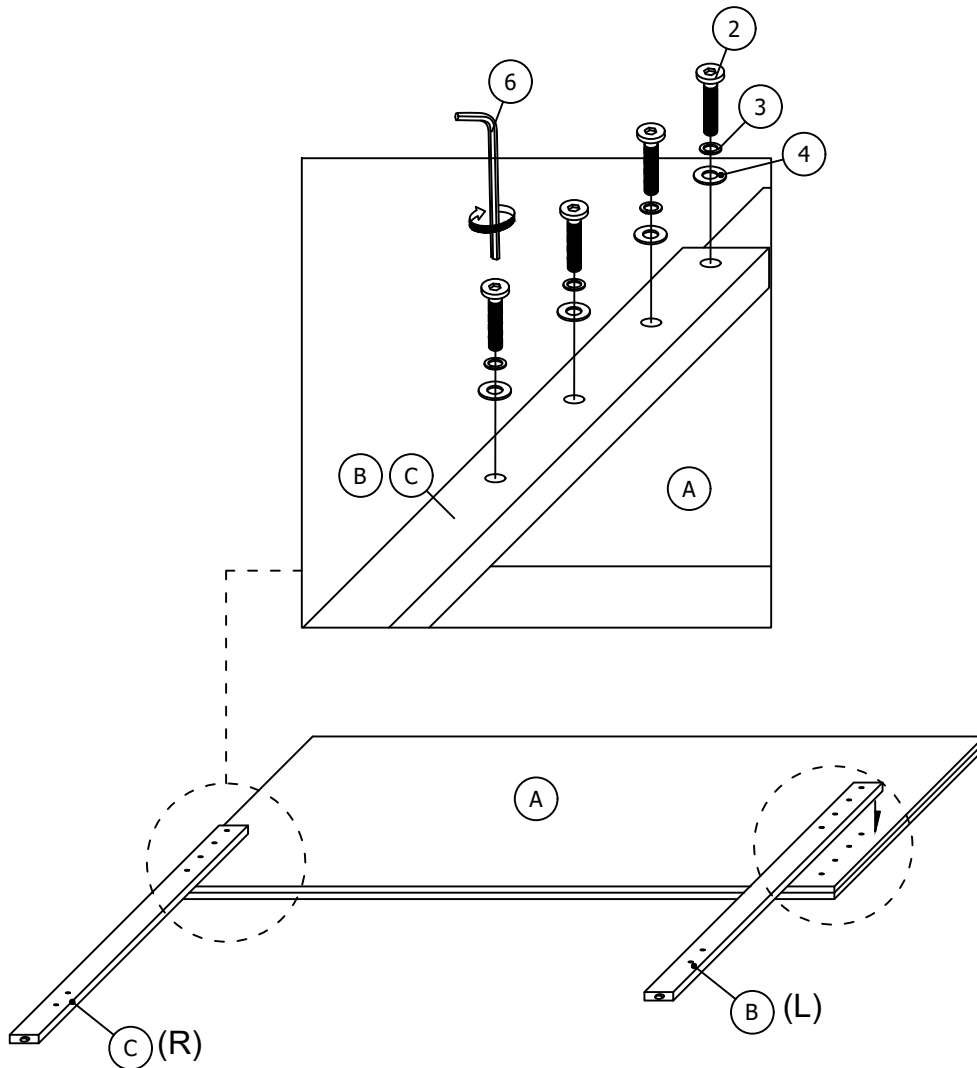

PARTS LIST

ITEM	DESCRIPTION	DRAWING	QTY
A	HEADBOARD		1 PC
B	HEADBOARD LEG (L)		1 PC
C	HEADBOARD LEG (R)		1 PC

DENVER BEDROOM SET - FULL BED / QUEEN BED ASSEMBLY INSTRUCTION

PARTS LIST

ITEM	DESCRIPTION	DRAWING	QTY
D	FOOTBOARD		1 PC
E	SIDE RAIL		2 PCS
F	SLAT		4 PCS
G	SUPPORT LEG		4 PCS

STEP 1

DENVER BEDROOM SET - FULL BED / QUEEN BED ASSEMBLY INSTRUCTION

STEP 2

STEP 3

ASSEMBLY COMPLETED

DENVER BEDROOM SET - KINGBED ASSEMBLY INSTRUCTION

HARDWARE LIST

ITEM	DESCRIPTION	DRAWING	QTY
1	JCBC SCREW (M8 x 16mm)		8 PCS
2	JCBC SCREW (M8 x 40mm)		8 PCS
3	SPRING WASHER (M8 x 14mm)		8 PCS
4	FLAT WASHER (M8 x 22mm)		8 PCS
5	CSK SCREW (M4 x 32mm)		8 PCS
6	L-KEY (M5 x 65mm)		1 PC

PARTS LIST

ITEM	DESCRIPTION	DRAWING	QTY
A	HEADBOARD		1 PC
B	HEADBOARD LEG (L)		1 PC
C	HEADBOARD LEG (R)		1 PC

DENVER BEDROOM SET - KING BED ASSEMBLY INSTRUCTION

PARTS LIST

ITEM	DESCRIPTION	DRAWING	QTY
D	FOOTBOARD		1 PC
E	SIDE RAIL		2 PCS
F	SLAT		4 PCS
G	SUPPORT LEG		8 PCS

STEP 1

DENVER BEDROOM SET - KING BED ASSEMBLY INSTRUCTION

STEP 2

STEP 3

ASSEMBLY COMPLETED

DENVER BEDROOM SET - FULL BED / QUEEN BED ASSEMBLY INSTRUCTION

HARDWARE LIST

ITEM	DESCRIPTION	DRAWING	QTY
1	JCBC SCREW (M8 x 16mm)		8 PCS
2	JCBC SCREW (M8 x 40mm)		8 PCS
3	SPRING WASHER (M8 x 14mm)		8 PCS
4	FLAT WASHER (M8 x 22mm)		8 PCS
5	CSK SCREW (M4 x 32mm)		8 PCS
6	L-KEY (M5 x 65mm)		1 PC