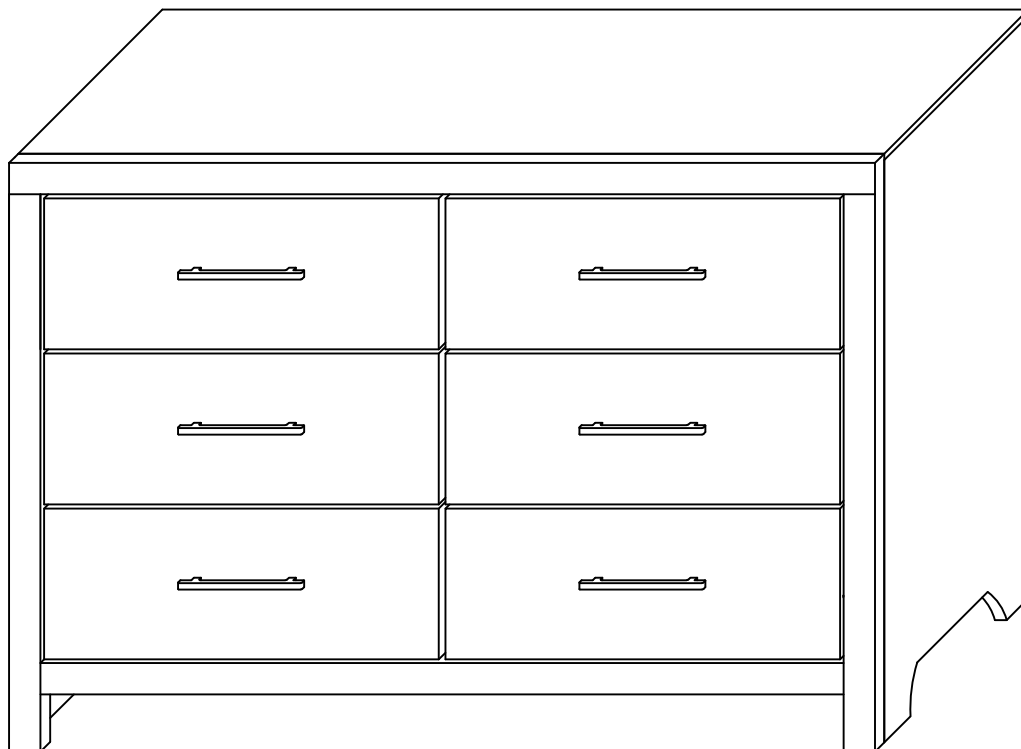

STEP 1

DENVER BEDROOM SET - DRESSER ASSEMBLY INSTRUCTION

STEP 2

STEP 3

ASSEMBLY COMPLETED

DENVER BEDROOM SET - FULL BED / QUEEN BED ASSEMBLY INSTRUCTION

HARDWARE LIST

ITEM	DESCRIPTION	DRAWING	QTY
1	JCBC SCREW (M8 x 16mm)		8 PCS
2	JCBC SCREW (M8 x 40mm)		8 PCS
3	SPRING WASHER (M8 x 14mm)		8 PCS
4	FLAT WASHER (M8 x 22mm)		8 PCS
5	CSK SCREW (M4 x 32mm)		8 PCS
6	L-KEY (M5 x 65mm)		1 PC

PARTS LIST

ITEM	DESCRIPTION	DRAWING	QTY
A	HEADBOARD		1 PC
B	HEADBOARD LEG (L)		1 PC
C	HEADBOARD LEG (R)		1 PC

DENVER BEDROOM SET - FULL BED / QUEEN BED ASSEMBLY INSTRUCTION

PARTS LIST

ITEM	DESCRIPTION	DRAWING	QTY
D	FOOTBOARD		1 PC
E	SIDE RAIL		2 PCS
F	SLAT		4 PCS
G	SUPPORT LEG		4 PCS