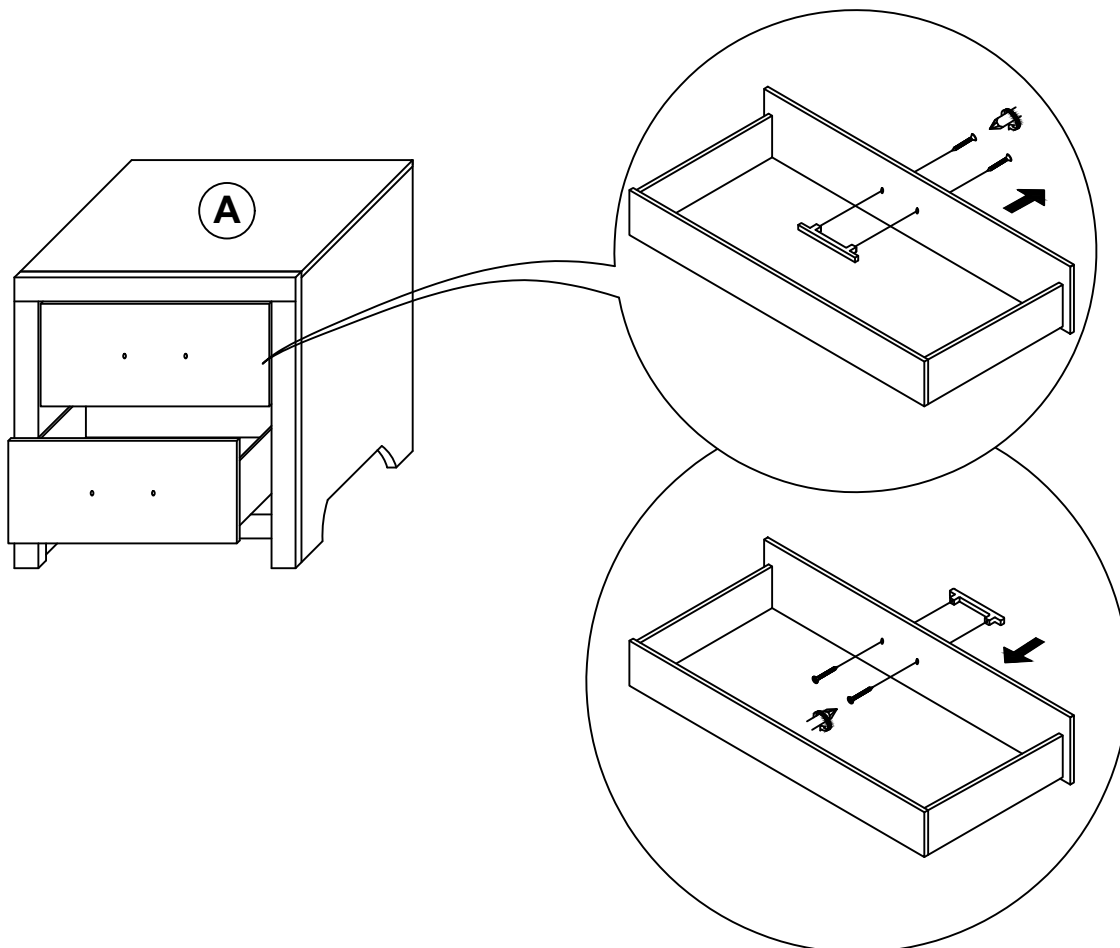

PARTS LIST

ITEM	DESCRIPTION	DRAWING	QTY
A	MIRROR		1 PC
B	MIRROR SUPPORT RAIL		2 PCS
C	DRESSER		1 PC

DENVER BEDROOM SET - MIRROR ASSEMBLY INSTRUCTION

STEP 1

STEP 2

DENVER BEDROOM SET - MIRROR ASSEMBLY INSTRUCTION

STEP 3

ASSEMBLY COMPLETED

DENVER BEDROOM SET - NIGHTSTAND ASSEMBLY INSTRUCTION

PARTS LIST

ITEM	DESCRIPTION	DRAWING	QTY
A	NIGHTSTAND		1 PC

STEP 1

STEP 2

ASSEMBLY COMPLETED

DENVER BEDROOM SET - TWINBED ASSEMBLY INSTRUCTION

HARDWARE LIST

ITEM	DESCRIPTION	DRAWING	QTY
1	JCBC SCREW (M8 x 16mm)		8 PCS
2	JCBC SCREW (M8 x 40mm)		8 PCS
3	SPRING WASHER (M8 x 14mm)		8 PCS
4	FLAT WASHER (M8 x 22mm)		8 PCS
5	CSK SCREW (M4 x 32mm)		8 PCS
6	L-KEY (M5 x 65mm)		1 PC