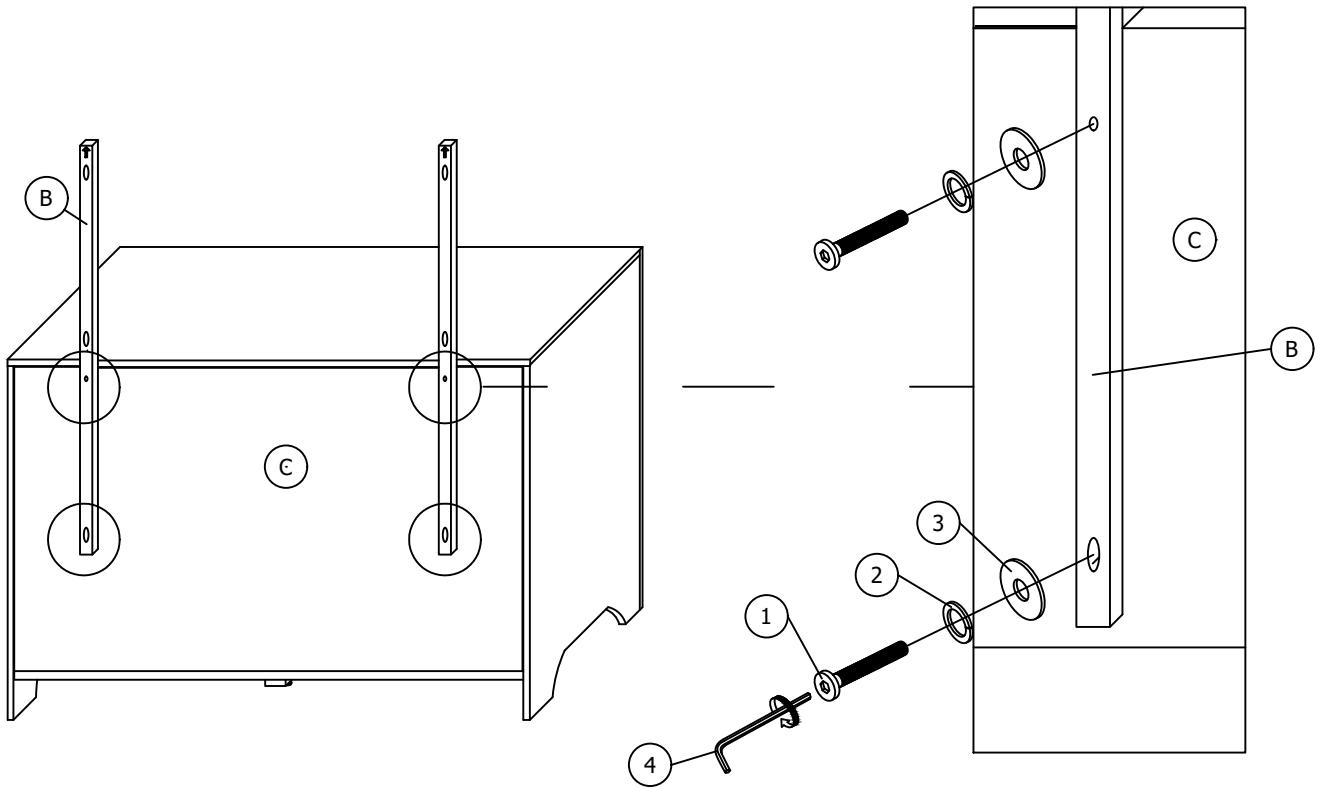

PARTS LIST

ITEM	DESCRIPTION	DRAWING	QTY
A	HEADBOARD		1 PC
B	HEADBOARD LEG (L)		1 PC
C	HEADBOARD LEG (R)		1 PC

DENVER BEDROOM SET - FULL BED / QUEEN BED ASSEMBLY INSTRUCTION

PARTS LIST

ITEM	DESCRIPTION	DRAWING	QTY
D	FOOTBOARD		1 PC
E	SIDE RAIL		2 PCS
F	SLAT		4 PCS
G	SUPPORT LEG		4 PCS

STEP 1

DENVER BEDROOM SET - FULL BED / QUEEN BED ASSEMBLY INSTRUCTION

STEP 2

STEP 3

ASSEMBLY COMPLETED

DENVER BEDROOM SET - MIRROR ASSEMBLY INSTRUCTION

HARDWARE LIST

ITEM	DESCRIPTION	DRAWING	QTY
1	JCBC SCREW (M6 x 40mm)		8 PCS
2	SPRING WASHER (M6 x 13mm)		8 PCS
3	FLAT WASHER (M6 x 19mm)		8 PCS
4	M4 ALLEN KEY (65MM)		1 PC

PARTS LIST

ITEM	DESCRIPTION	DRAWING	QTY
A	MIRROR		1 PC
B	MIRROR SUPPORT RAIL		2 PCS
C	DRESSER		1 PC

DENVER BEDROOM SET - MIRROR ASSEMBLY INSTRUCTION

STEP 1

STEP 2

DENVER BEDROOM SET - MIRROR ASSEMBLY INSTRUCTION