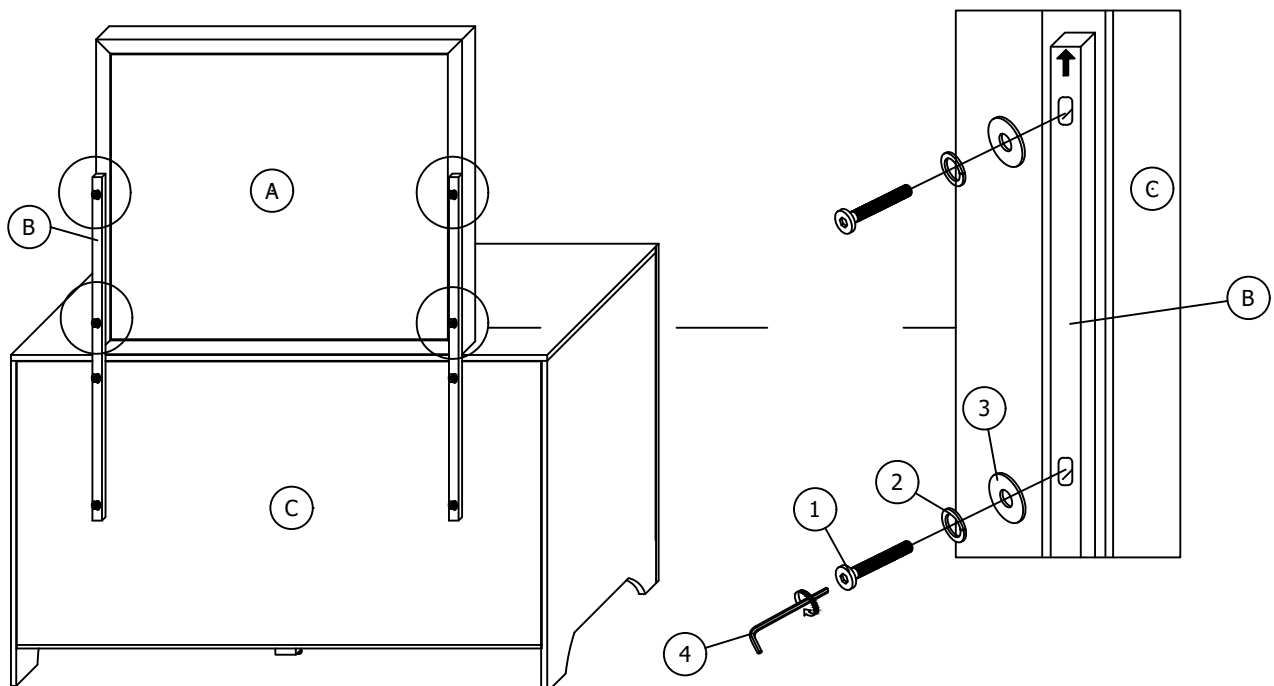

STEP 1

DENVER BEDROOM SET - FULL BED / QUEEN BED ASSEMBLY INSTRUCTION

STEP 2

STEP 3

ASSEMBLY COMPLETED

DENVER BEDROOM SET - MIRROR ASSEMBLY INSTRUCTION

HARDWARE LIST

ITEM	DESCRIPTION	DRAWING	QTY
1	JCBC SCREW (M6 x 40mm)		8 PCS
2	SPRING WASHER (M6 x 13mm)		8 PCS
3	FLAT WASHER (M6 x 19mm)		8 PCS
4	M4 ALLEN KEY (65MM)		1 PC

PARTS LIST

ITEM	DESCRIPTION	DRAWING	QTY
A	MIRROR		1 PC
B	MIRROR SUPPORT RAIL		2 PCS
C	DRESSER		1 PC

DENVER BEDROOM SET - MIRROR ASSEMBLY INSTRUCTION

STEP 1

STEP 2

DENVER BEDROOM SET - MIRROR ASSEMBLY INSTRUCTION