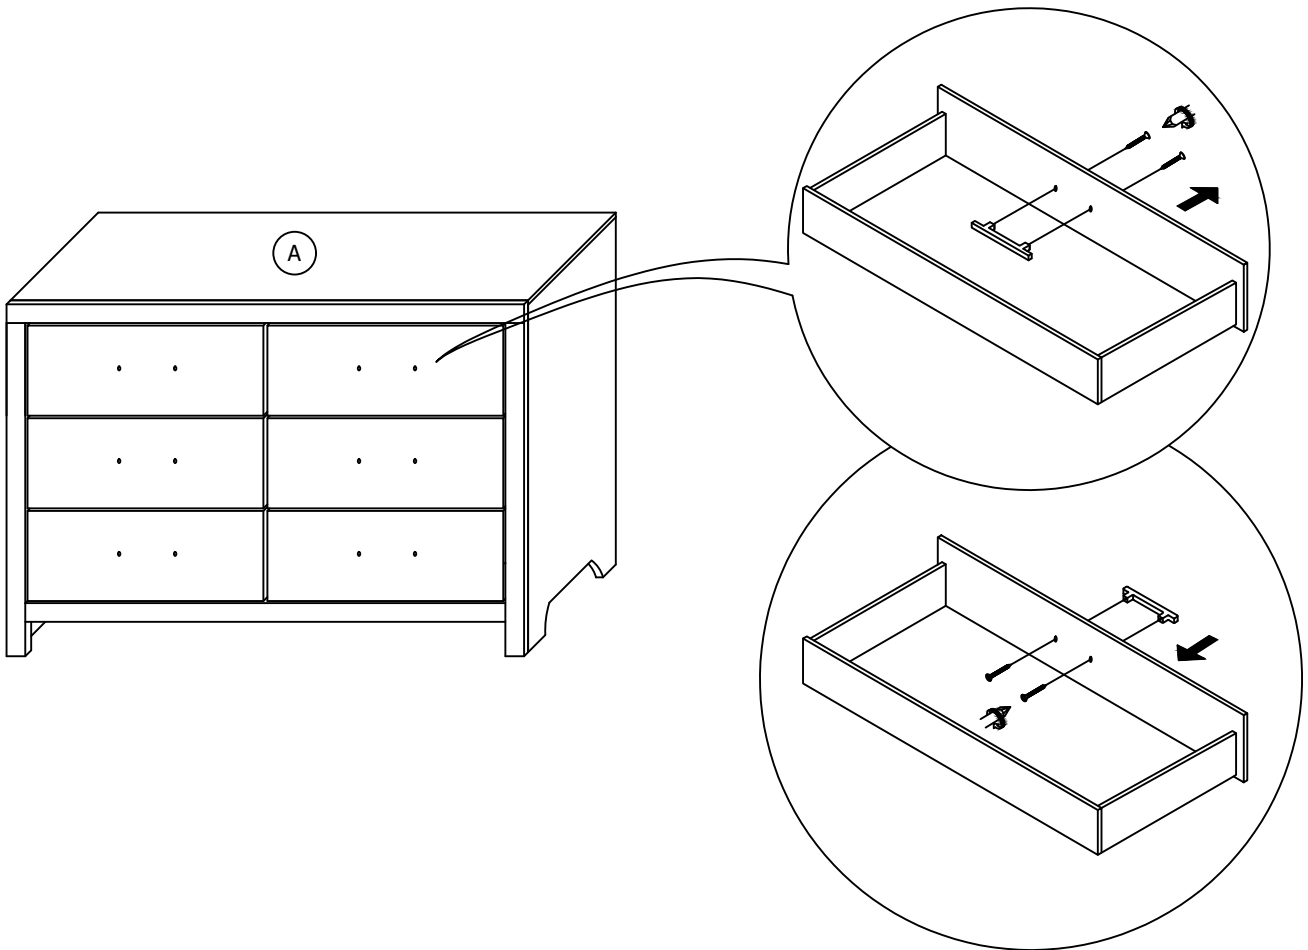

DENVER BEDROOM SET - CHEST ASSEMBLY INSTRUCTION

HARDWARE LIST

ITEM	DESCRIPTION	DRAWING	QTY
1	TIPPING RESTRAINT		1 SET

PARTS LIST

ITEM	DESCRIPTION	DRAWING	QTY
A	CHEST		1 PC

STEP 1

DENVER BEDROOM SET - CHEST ASSEMBLY INSTRUCTION

STEP 2

STEP 3

ASSEMBLY COMPLETED

DENVER BEDROOM SET - DRESSER ASSEMBLY INSTRUCTION

HARDWARE LIST

ITEM	DESCRIPTION	DRAWING	QTY
1	TIPPING RESTRAINT		1 SET

PARTS LIST

ITEM	DESCRIPTION	DRAWING	QTY
A	DRESSER		1 PC

STEP 1

DENVER BEDROOM SET - DRESSER ASSEMBLY INSTRUCTION

STEP 2

STEP 3

ASSEMBLY COMPLETED

DENVER BEDROOM SET - FULL BED / QUEEN BED ASSEMBLY INSTRUCTION

HARDWARE LIST

ITEM	DESCRIPTION	DRAWING	QTY
1	JCBC SCREW (M8 x 16mm)		8 PCS
2	JCBC SCREW (M8 x 40mm)		8 PCS
3	SPRING WASHER (M8 x 14mm)		8 PCS
4	FLAT WASHER (M8 x 22mm)		8 PCS
5	CSK SCREW (M4 x 32mm)		8 PCS
6	L-KEY (M5 x 65mm)		1 PC

PARTS LIST

ITEM	DESCRIPTION	DRAWING	QTY
A	HEADBOARD		1 PC
B	HEADBOARD LEG (L)		1 PC
C	HEADBOARD LEG (R)		1 PC

DENVER BEDROOM SET - FULL BED / QUEEN BED ASSEMBLY INSTRUCTION

PARTS LIST

ITEM	DESCRIPTION	DRAWING	QTY
D	FOOTBOARD		1 PC
E	SIDE RAIL		2 PCS
F	SLAT		4 PCS
G	SUPPORT LEG		4 PCS