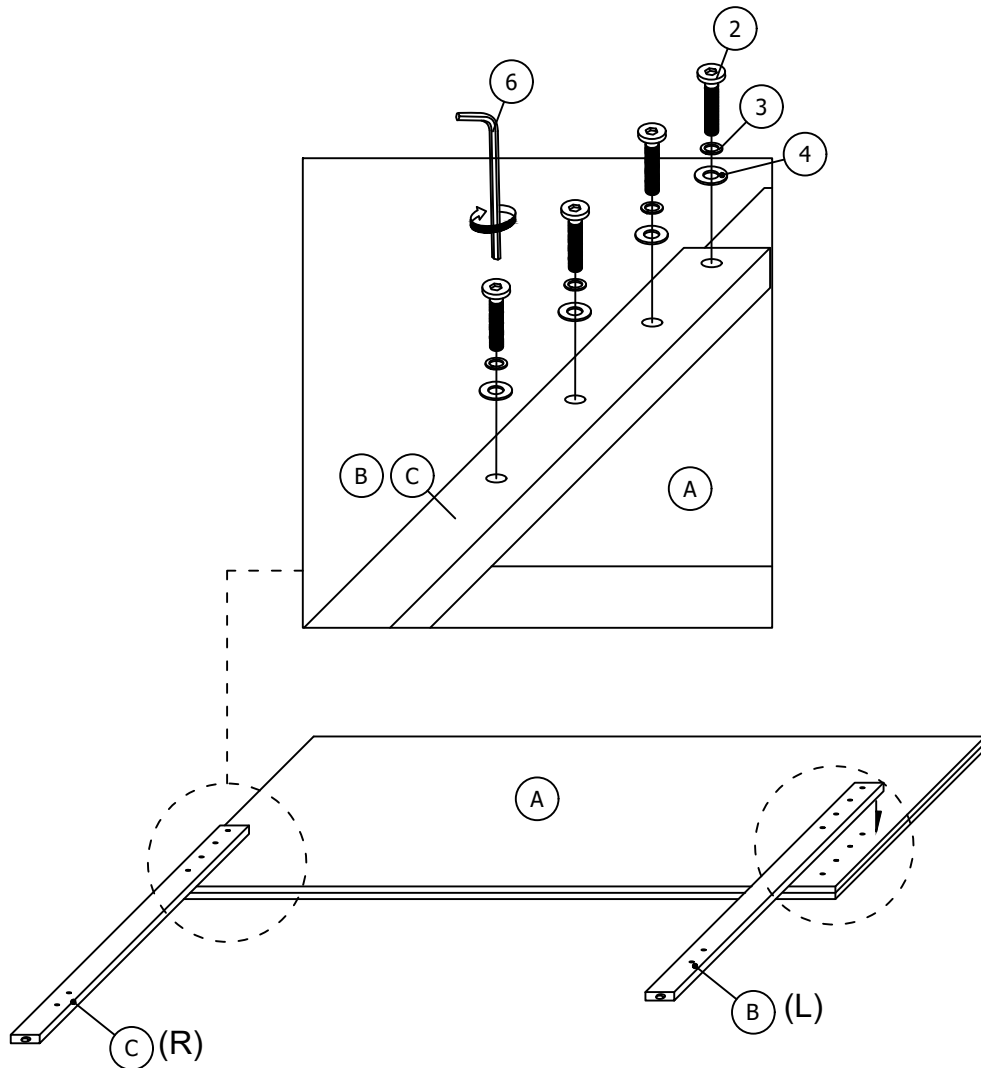

STEP 1

DENVER BEDROOM SET - DRESSER ASSEMBLY INSTRUCTION

STEP 2

STEP 3

ASSEMBLY COMPLETED

DENVER BEDROOM SET - FULL BED / QUEEN BED ASSEMBLY INSTRUCTION

HARDWARE LIST

ITEM	DESCRIPTION	DRAWING	QTY
1	JCBC SCREW (M8 x 16mm)		8 PCS
2	JCBC SCREW (M8 x 40mm)		8 PCS
3	SPRING WASHER (M8 x 14mm)		8 PCS
4	FLAT WASHER (M8 x 22mm)		8 PCS
5	CSK SCREW (M4 x 32mm)		8 PCS
6	L-KEY (M5 x 65mm)		1 PC

PARTS LIST

ITEM	DESCRIPTION	DRAWING	QTY
A	HEADBOARD		1 PC
B	HEADBOARD LEG (L)		1 PC
C	HEADBOARD LEG (R)		1 PC

DENVER BEDROOM SET - FULL BED / QUEEN BED ASSEMBLY INSTRUCTION

PARTS LIST

ITEM	DESCRIPTION	DRAWING	QTY
D	FOOTBOARD		1 PC
E	SIDE RAIL		2 PCS
F	SLAT		4 PCS
G	SUPPORT LEG		4 PCS

STEP 1

DENVER BEDROOM SET - FULL BED / QUEEN BED ASSEMBLY INSTRUCTION

STEP 2

STEP 3

ASSEMBLY COMPLETED

DENVER BEDROOM SET - KINGBED ASSEMBLY INSTRUCTION

HARDWARE LIST

ITEM	DESCRIPTION	DRAWING	QTY
1	JCBC SCREW (M8 x 16mm)		8 PCS
2	JCBC SCREW (M8 x 40mm)		8 PCS
3	SPRING WASHER (M8 x 14mm)		8 PCS
4	FLAT WASHER (M8 x 22mm)		8 PCS
5	CSK SCREW (M4 x 32mm)		8 PCS
6	L-KEY (M5 x 65mm)		1 PC

PARTS LIST

ITEM	DESCRIPTION	DRAWING	QTY
A	HEADBOARD		1 PC
B	HEADBOARD LEG (L)		1 PC
C	HEADBOARD LEG (R)		1 PC

DENVER BEDROOM SET - KING BED ASSEMBLY INSTRUCTION

PARTS LIST

ITEM	DESCRIPTION	DRAWING	QTY
D	FOOTBOARD		1 PC
E	SIDE RAIL		2 PCS
F	SLAT		4 PCS
G	SUPPORT LEG		8 PCS