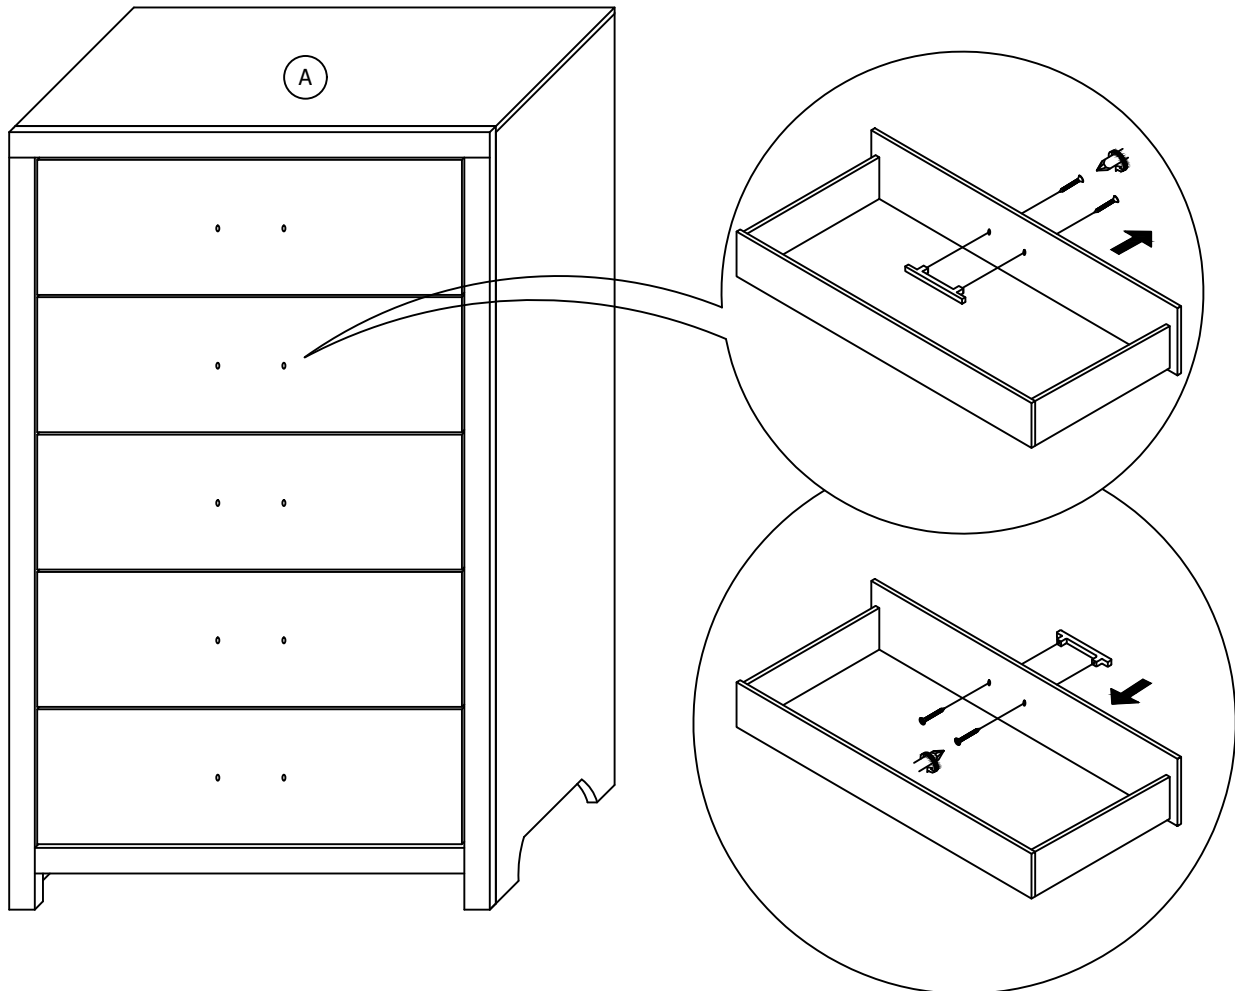

DENVER BEDROOM SET - CHEST ASSEMBLY INSTRUCTION

HARDWARE LIST

ITEM	DESCRIPTION	DRAWING	QTY
1	TIPPING RESTRAINT		1 SET

PARTS LIST

ITEM	DESCRIPTION	DRAWING	QTY
A	CHEST		1 PC

STEP 1

DENVER BEDROOM SET - CHEST ASSEMBLY INSTRUCTION

STEP 2

STEP 3

ASSEMBLY COMPLETED

DENVER BEDROOM SET - DRESSER ASSEMBLY INSTRUCTION

HARDWARE LIST

ITEM	DESCRIPTION	DRAWING	QTY
1	TIPPING RESTRAINT		1 SET

PARTS LIST

ITEM	DESCRIPTION	DRAWING	QTY
A	DRESSER		1 PC

STEP 1

DENVER BEDROOM SET - DRESSER ASSEMBLY INSTRUCTION

STEP 2

STEP 3

ASSEMBLY COMPLETED

DENVER BEDROOM SET - FULL BED / QUEEN BED ASSEMBLY INSTRUCTION

HARDWARE LIST

ITEM	DESCRIPTION	DRAWING	QTY
1	JCBC SCREW (M8 x 16mm)		8 PCS
2	JCBC SCREW (M8 x 40mm)		8 PCS
3	SPRING WASHER (M8 x 14mm)		8 PCS
4	FLAT WASHER (M8 x 22mm)		8 PCS
5	CSK SCREW (M4 x 32mm)		8 PCS
6	L-KEY (M5 x 65mm)		1 PC

PARTS LIST

ITEM	DESCRIPTION	DRAWING	QTY
A	HEADBOARD		1 PC
B	HEADBOARD LEG (L)		1 PC
C	HEADBOARD LEG (R)		1 PC

DENVER BEDROOM SET - FULL BED / QUEEN BED ASSEMBLY INSTRUCTION

PARTS LIST

ITEM	DESCRIPTION	DRAWING	QTY
D	FOOTBOARD		1 PC
E	SIDE RAIL		2 PCS
F	SLAT		4 PCS
G	SUPPORT LEG		4 PCS