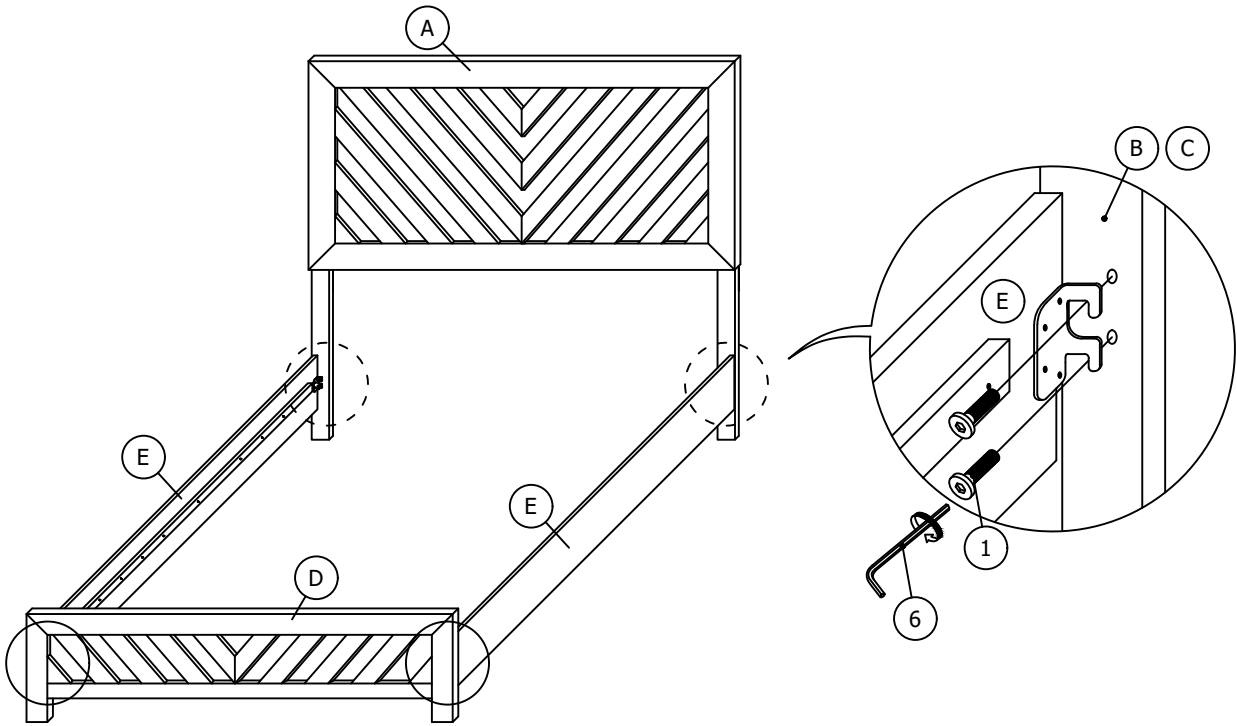

PARTS LIST

ITEM	DESCRIPTION	DRAWING	QTY
A	HEADBOARD		1 PC
B	HEADBOARD LEG (L)		1 PC
C	HEADBOARD LEG (R)		1 PC

DENVER BEDROOM SET - FULL BED / QUEEN BED ASSEMBLY INSTRUCTION

PARTS LIST

ITEM	DESCRIPTION	DRAWING	QTY
D	FOOTBOARD		1 PC
E	SIDE RAIL		2 PCS
F	SLAT		4 PCS
G	SUPPORT LEG		4 PCS

STEP 1

DENVER BEDROOM SET - FULL BED / QUEEN BED ASSEMBLY INSTRUCTION

STEP 2

STEP 3

ASSEMBLY COMPLETED

DENVER BEDROOM SET - KINGBED ASSEMBLY INSTRUCTION

HARDWARE LIST

ITEM	DESCRIPTION	DRAWING	QTY
1	JCBC SCREW (M8 x 16mm)		8 PCS
2	JCBC SCREW (M8 x 40mm)		8 PCS
3	SPRING WASHER (M8 x 14mm)		8 PCS
4	FLAT WASHER (M8 x 22mm)		8 PCS
5	CSK SCREW (M4 x 32mm)		8 PCS
6	L-KEY (M5 x 65mm)		1 PC

PARTS LIST

ITEM	DESCRIPTION	DRAWING	QTY
A	HEADBOARD		1 PC
B	HEADBOARD LEG (L)		1 PC
C	HEADBOARD LEG (R)		1 PC

DENVER BEDROOM SET - KING BED ASSEMBLY INSTRUCTION

PARTS LIST

ITEM	DESCRIPTION	DRAWING	QTY
D	FOOTBOARD		1 PC
E	SIDE RAIL		2 PCS
F	SLAT		4 PCS
G	SUPPORT LEG		8 PCS

STEP 1

DENVER BEDROOM SET - KING BED ASSEMBLY INSTRUCTION

STEP 2

STEP 3

ASSEMBLY COMPLETED

DENVER BEDROOM SET - FULL BED / QUEEN BED ASSEMBLY INSTRUCTION

HARDWARE LIST

ITEM	DESCRIPTION	DRAWING	QTY
1	JCBC SCREW (M8 x 16mm)		8 PCS
2	JCBC SCREW (M8 x 40mm)		8 PCS
3	SPRING WASHER (M8 x 14mm)		8 PCS
4	FLAT WASHER (M8 x 22mm)		8 PCS
5	CSK SCREW (M4 x 32mm)		8 PCS
6	L-KEY (M5 x 65mm)		1 PC