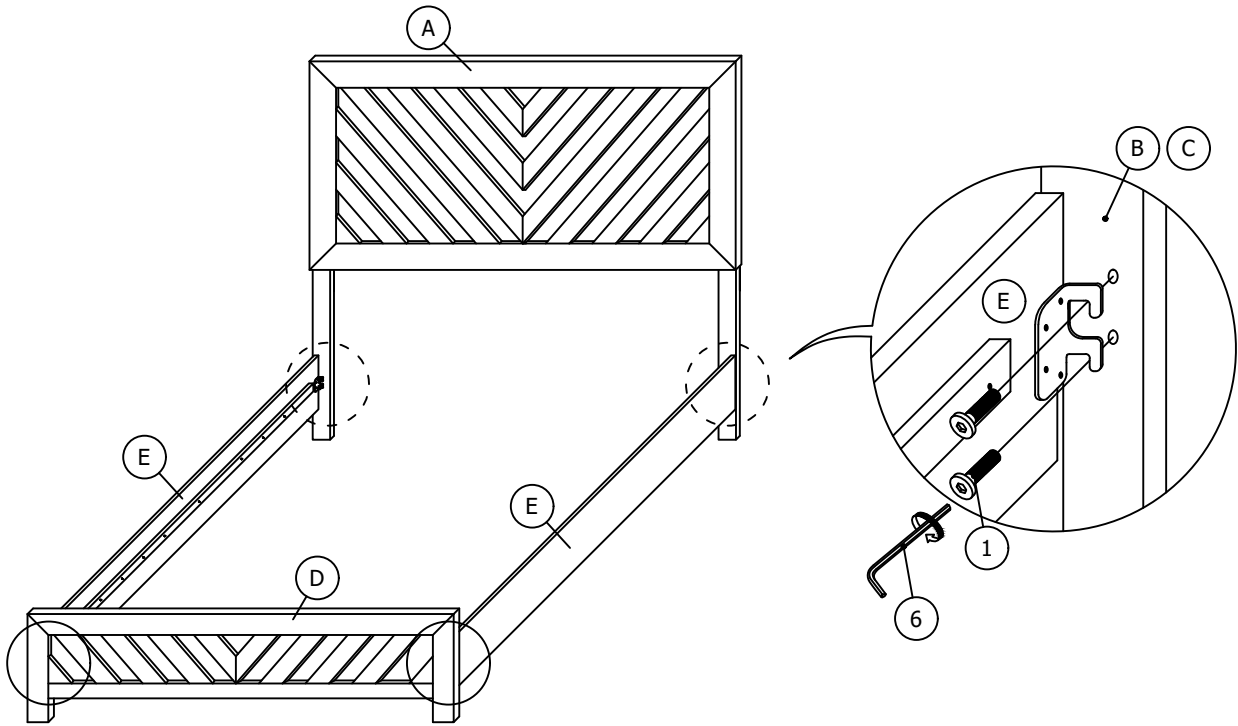

STEP 1

DENVER BEDROOM SET - DRESSER ASSEMBLY INSTRUCTION

STEP 2

STEP 3

ASSEMBLY COMPLETED

DENVER BEDROOM SET - FULL BED / QUEEN BED ASSEMBLY INSTRUCTION

HARDWARE LIST

ITEM	DESCRIPTION	DRAWING	QTY
1	JCBC SCREW (M8 x 16mm)		8 PCS
2	JCBC SCREW (M8 x 40mm)		8 PCS
3	SPRING WASHER (M8 x 14mm)		8 PCS
4	FLAT WASHER (M8 x 22mm)		8 PCS
5	CSK SCREW (M4 x 32mm)		8 PCS
6	L-KEY (M5 x 65mm)		1 PC

PARTS LIST

ITEM	DESCRIPTION	DRAWING	QTY
A	HEADBOARD		1 PC
B	HEADBOARD LEG (L)		1 PC
C	HEADBOARD LEG (R)		1 PC

DENVER BEDROOM SET - FULL BED / QUEEN BED ASSEMBLY INSTRUCTION

PARTS LIST

ITEM	DESCRIPTION	DRAWING	QTY
D	FOOTBOARD		1 PC
E	SIDE RAIL		2 PCS
F	SLAT		4 PCS
G	SUPPORT LEG		4 PCS

STEP 1

DENVER BEDROOM SET - FULL BED / QUEEN BED ASSEMBLY INSTRUCTION

STEP 2

STEP 3

ASSEMBLY COMPLETED

DENVER BEDROOM SET - KINGBED ASSEMBLY INSTRUCTION

HARDWARE LIST

ITEM	DESCRIPTION	DRAWING	QTY
1	JCBC SCREW (M8 x 16mm)		8 PCS
2	JCBC SCREW (M8 x 40mm)		8 PCS
3	SPRING WASHER (M8 x 14mm)		8 PCS
4	FLAT WASHER (M8 x 22mm)		8 PCS
5	CSK SCREW (M4 x 32mm)		8 PCS
6	L-KEY (M5 x 65mm)		1 PC

PARTS LIST

ITEM	DESCRIPTION	DRAWING	QTY
A	HEADBOARD		1 PC
B	HEADBOARD LEG (L)		1 PC
C	HEADBOARD LEG (R)		1 PC

DENVER BEDROOM SET - KING BED ASSEMBLY INSTRUCTION

PARTS LIST

ITEM	DESCRIPTION	DRAWING	QTY
D	FOOTBOARD		1 PC
E	SIDE RAIL		2 PCS
F	SLAT		4 PCS
G	SUPPORT LEG		8 PCS