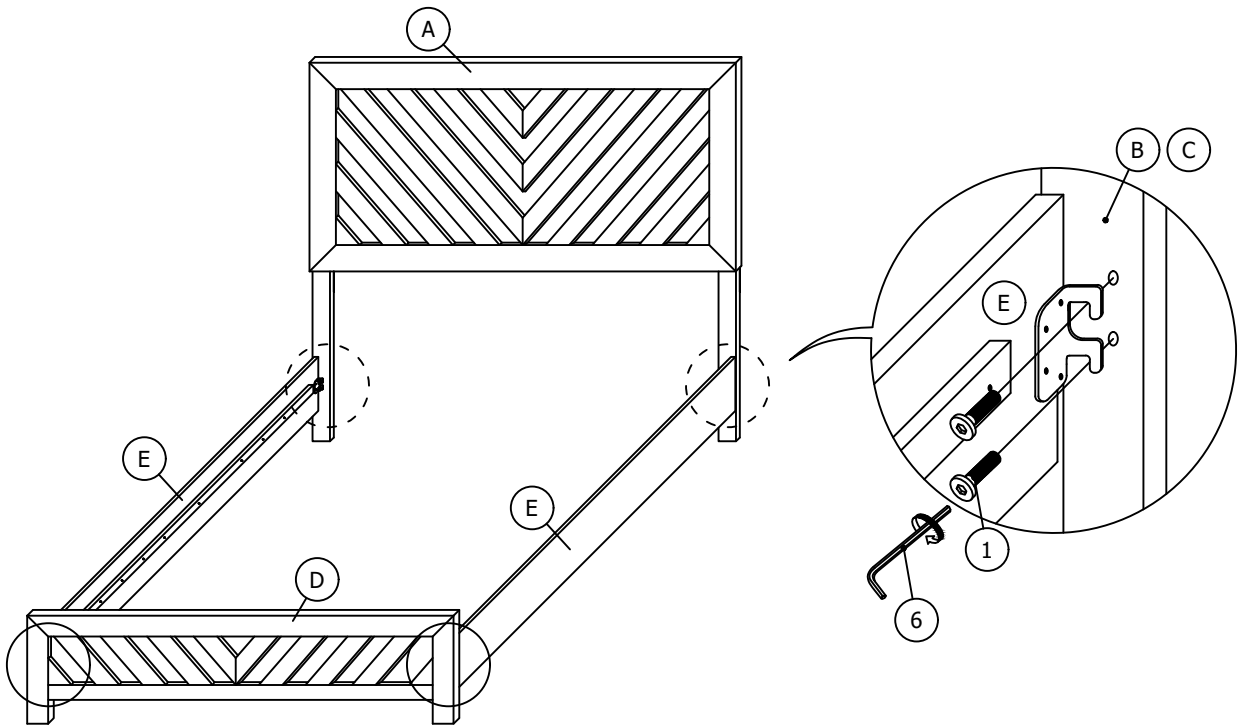

DENVER BEDROOM SET - TWINBED ASSEMBLY INSTRUCTION

STEP 2

STEP 3