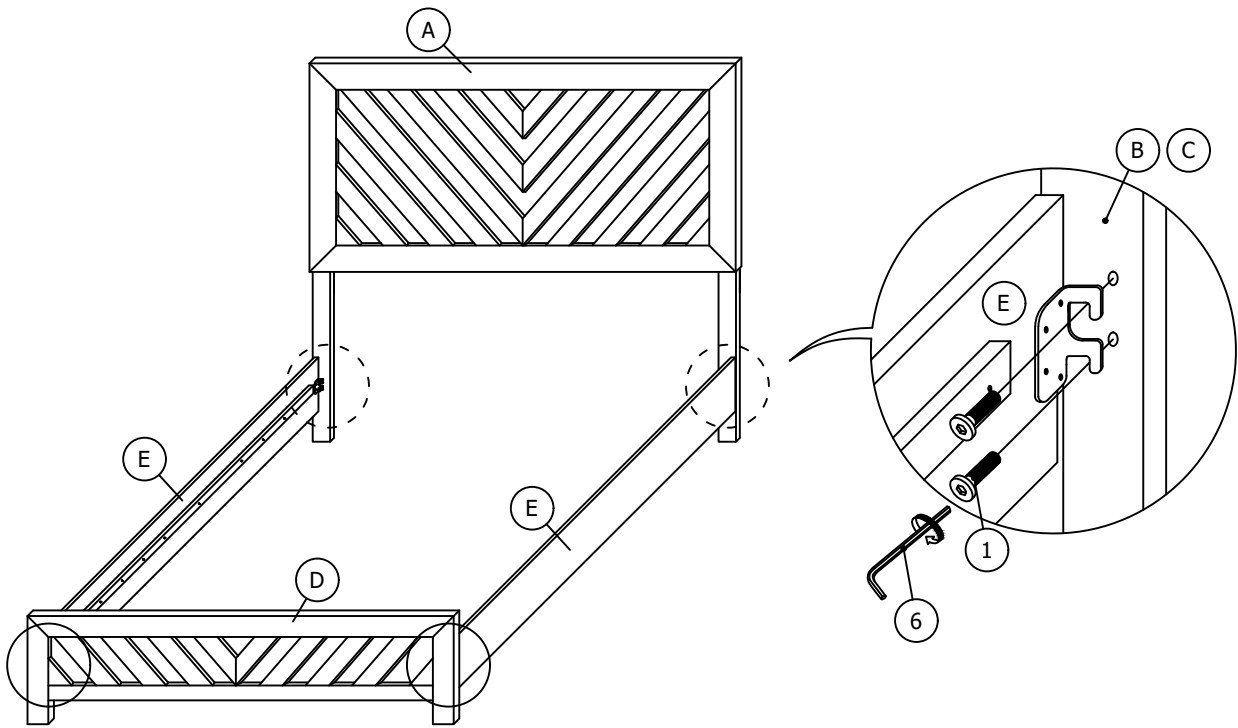

DENVER BEDROOM SET - FULL BED / QUEEN BED ASSEMBLY INSTRUCTION

STEP 2