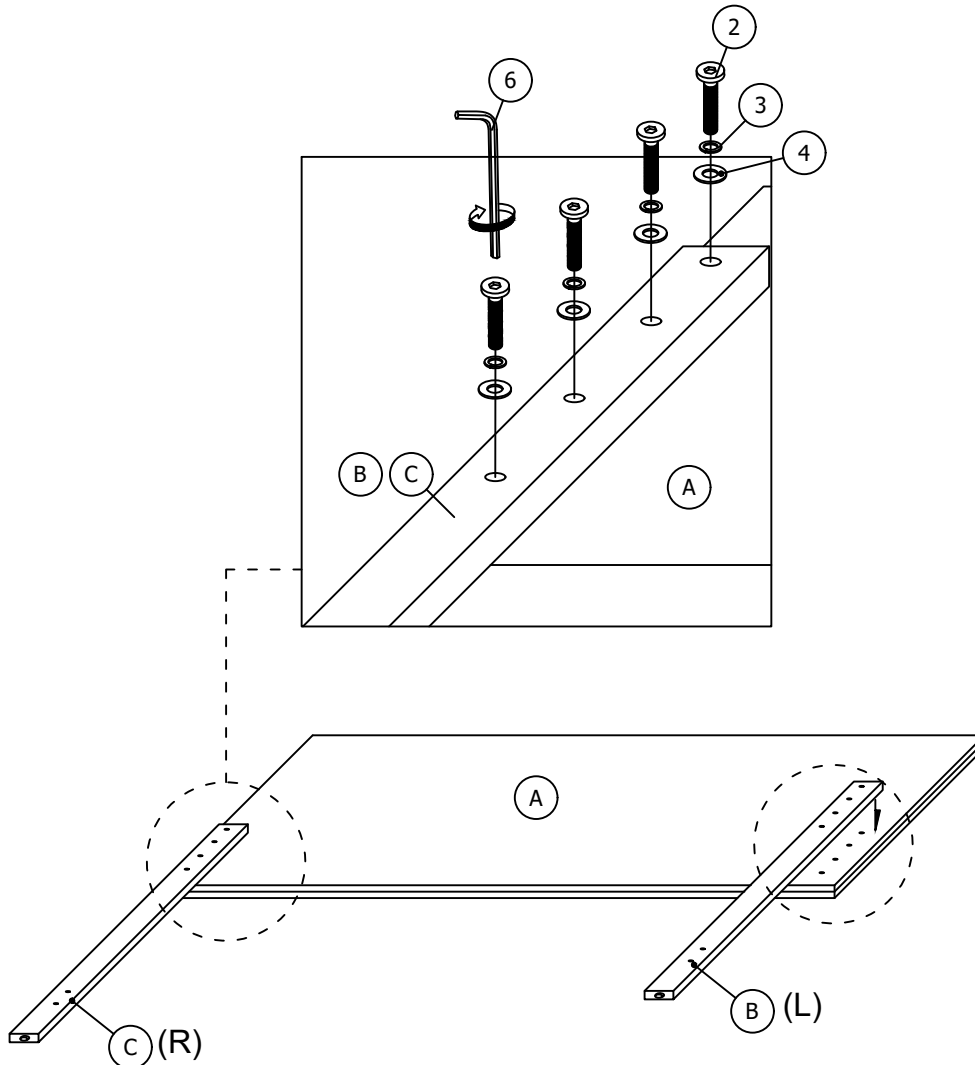

DENVER BEDROOM SET - TWINBED ASSEMBLY INSTRUCTION

PARTS LIST

ITEM	DESCRIPTION	DRAWING	QTY
D	FOOTBOARD		1 PC
E	SIDE RAIL		2 PCS
F	SLAT		4 PCS

STEP 1