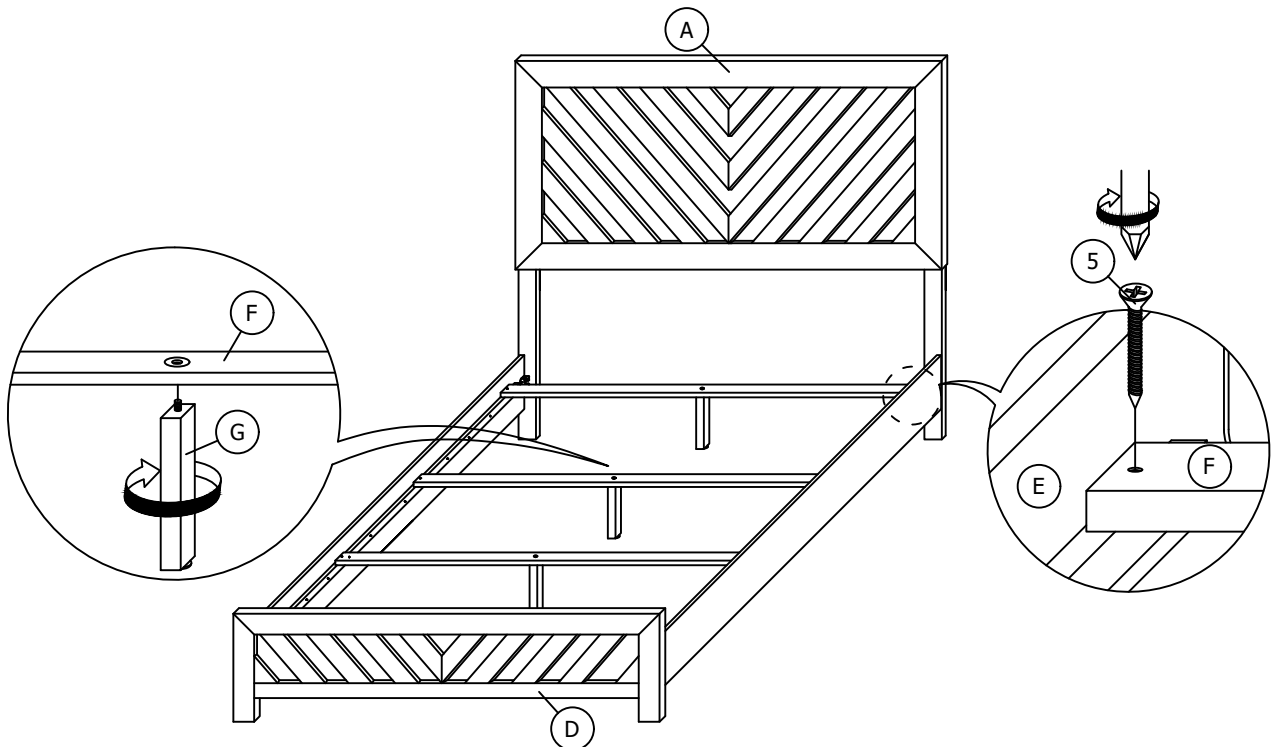

PARTS LIST

ITEM	DESCRIPTION	DRAWING	QTY
A	HEADBOARD		1 PC
B	HEADBOARD LEG (L)		1 PC
C	HEADBOARD LEG (R)		1 PC

DENVER BEDROOM SET - FULL BED / QUEEN BED ASSEMBLY INSTRUCTION

PARTS LIST

ITEM	DESCRIPTION	DRAWING	QTY
D	FOOTBOARD		1 PC
E	SIDE RAIL		2 PCS
F	SLAT		4 PCS
G	SUPPORT LEG		4 PCS

STEP 1

DENVER BEDROOM SET - FULL BED / QUEEN BED ASSEMBLY INSTRUCTION

STEP 2

STEP 3

ASSEMBLY COMPLETED

DENVER BEDROOM SET - KINGBED ASSEMBLY INSTRUCTION

HARDWARE LIST

ITEM	DESCRIPTION	DRAWING	QTY
1	JCBC SCREW (M8 x 16mm)		8 PCS
2	JCBC SCREW (M8 x 40mm)		8 PCS
3	SPRING WASHER (M8 x 14mm)		8 PCS
4	FLAT WASHER (M8 x 22mm)		8 PCS
5	CSK SCREW (M4 x 32mm)		8 PCS
6	L-KEY (M5 x 65mm)		1 PC

PARTS LIST

ITEM	DESCRIPTION	DRAWING	QTY
A	HEADBOARD		1 PC
B	HEADBOARD LEG (L)		1 PC
C	HEADBOARD LEG (R)		1 PC

DENVER BEDROOM SET - KING BED ASSEMBLY INSTRUCTION

PARTS LIST

ITEM	DESCRIPTION	DRAWING	QTY
D	FOOTBOARD		1 PC
E	SIDE RAIL		2 PCS
F	SLAT		4 PCS
G	SUPPORT LEG		8 PCS

STEP 1

DENVER BEDROOM SET - KING BED ASSEMBLY INSTRUCTION

STEP 2

STEP 3

ASSEMBLY COMPLETED

DENVER BEDROOM SET - FULL BED / QUEEN BED ASSEMBLY INSTRUCTION

HARDWARE LIST

ITEM	DESCRIPTION	DRAWING	QTY
1	JCBC SCREW (M8 x 16mm)		8 PCS
2	JCBC SCREW (M8 x 40mm)		8 PCS
3	SPRING WASHER (M8 x 14mm)		8 PCS
4	FLAT WASHER (M8 x 22mm)		8 PCS
5	CSK SCREW (M4 x 32mm)		8 PCS
6	L-KEY (M5 x 65mm)		1 PC