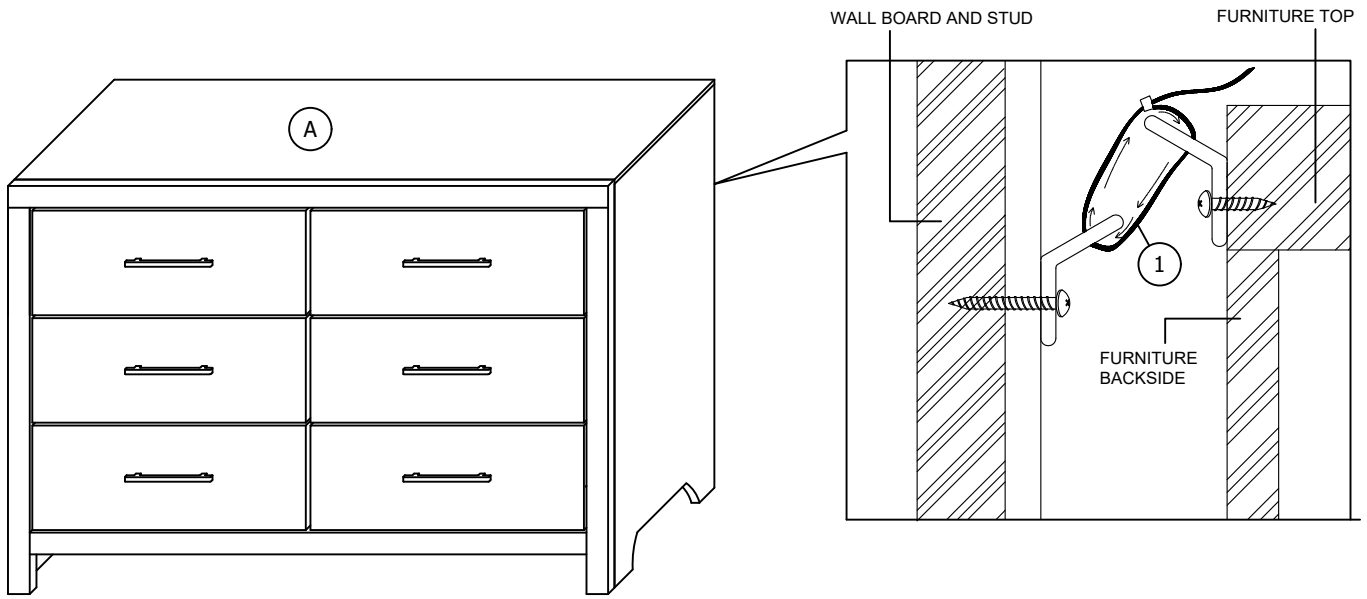

DENVER BEDROOM SET - CHEST ASSEMBLY INSTRUCTION

HARDWARE LIST

ITEM	DESCRIPTION	DRAWING	QTY
1	TIPPING RESTRAINT		1 SET

PARTS LIST

ITEM	DESCRIPTION	DRAWING	QTY
A	CHEST		1 PC

STEP 1

DENVER BEDROOM SET - CHEST ASSEMBLY INSTRUCTION

STEP 2

STEP 3

ASSEMBLY COMPLETED

DENVER BEDROOM SET - DRESSER ASSEMBLY INSTRUCTION

HARDWARE LIST

ITEM	DESCRIPTION	DRAWING	QTY
1	TIPPING RESTRAINT		1 SET

PARTS LIST

ITEM	DESCRIPTION	DRAWING	QTY
A	DRESSER		1 PC

STEP 1

DENVER BEDROOM SET - DRESSER ASSEMBLY INSTRUCTION

STEP 2

STEP 3

ASSEMBLY COMPLETED

DENVER BEDROOM SET - FULL BED / QUEEN BED ASSEMBLY INSTRUCTION

HARDWARE LIST

ITEM	DESCRIPTION	DRAWING	QTY
1	JCBC SCREW (M8 x 16mm)		8 PCS
2	JCBC SCREW (M8 x 40mm)		8 PCS
3	SPRING WASHER (M8 x 14mm)		8 PCS
4	FLAT WASHER (M8 x 22mm)		8 PCS
5	CSK SCREW (M4 x 32mm)		8 PCS
6	L-KEY (M5 x 65mm)		1 PC

PARTS LIST

ITEM	DESCRIPTION	DRAWING	QTY
A	HEADBOARD		1 PC
B	HEADBOARD LEG (L)		1 PC
C	HEADBOARD LEG (R)		1 PC

DENVER BEDROOM SET - FULL BED / QUEEN BED ASSEMBLY INSTRUCTION

PARTS LIST

ITEM	DESCRIPTION	DRAWING	QTY
D	FOOTBOARD		1 PC
E	SIDE RAIL		2 PCS
F	SLAT		4 PCS
G	SUPPORT LEG		4 PCS