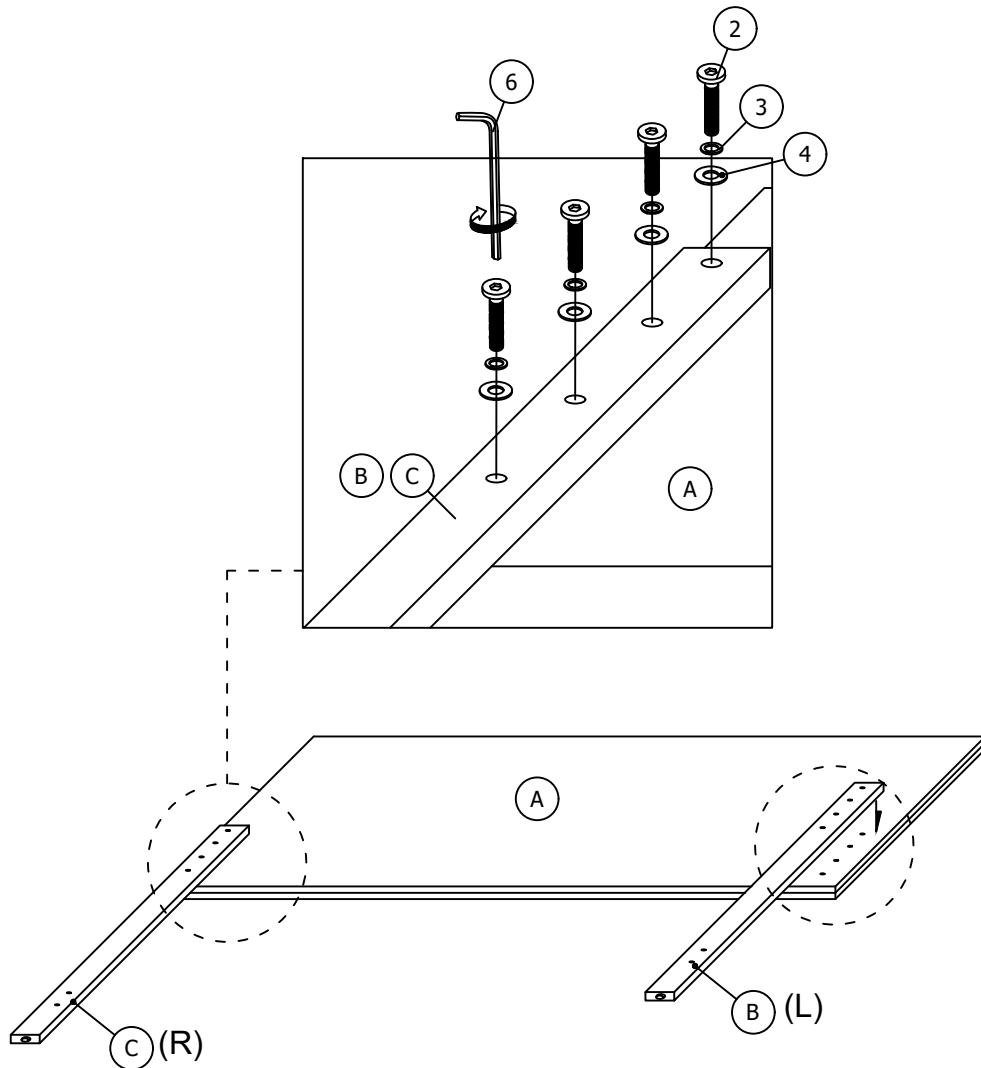

DENVER BEDROOM SET - FULL BED / QUEEN BED ASSEMBLY INSTRUCTION

PARTS LIST

ITEM	DESCRIPTION	DRAWING	QTY
D	FOOTBOARD		1 PC
E	SIDE RAIL		2 PCS
F	SLAT		4 PCS
G	SUPPORT LEG		4 PCS

STEP 1