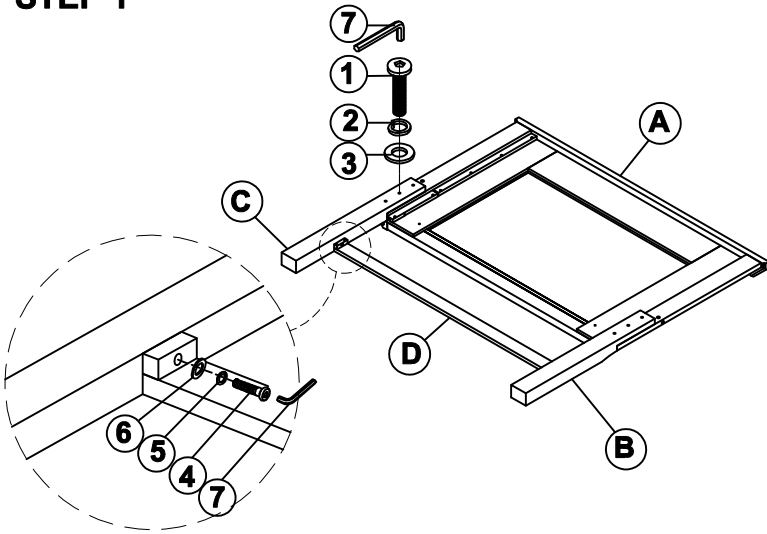

ASSEMBLY INSTRUCTIONS

KING BED STORAGE -13/14-STG/15

STEP 1