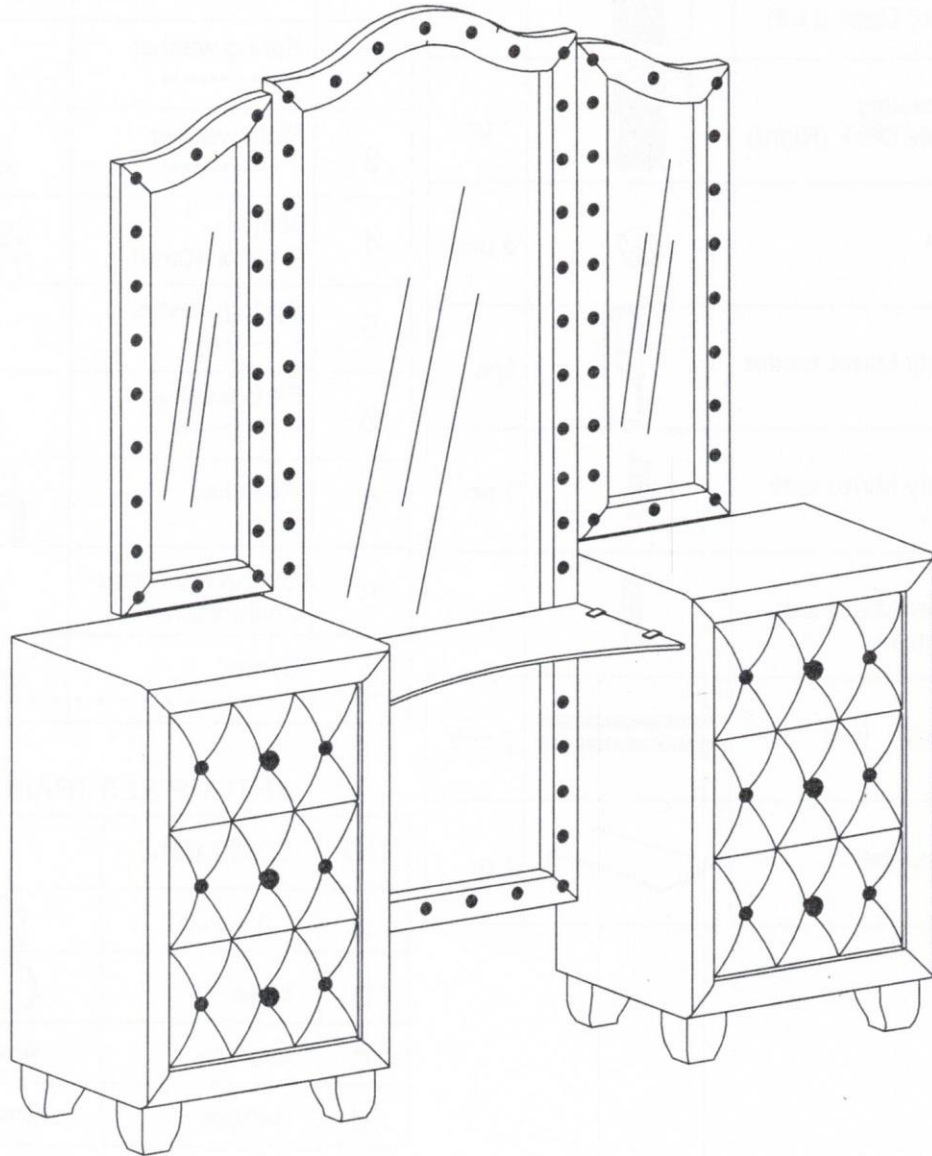

Assembly Instructions

ITEM: F1979 VANITY

Assembly Instructions

ITEM: F1979 VANITY

PARTS LIST

HARDWARE LIST

| NO | DECS | PHOTO | Q'TY |
|----|-----------------------------------|---|-------|
| A | Upholstery Vanity Desk (Left) |  | 1 pc |
| B | Upholstery Vanity Desk (Right) |  | 1 pc |
| C | Legs |  | 8 pcs |
| D | Vanity Mirror center |  | 1pc |
| E | Vanity Mirror side (left) |  | 1 pc |
| F | Vanity Mirror side (Right) |  | 1 pc |
| G | Support Rail |  | 2 pcs |
| H | Glass shelf |  | 1 pc |

| NO | DECS | PHOTO | Q'TY |
|----|-------------------------------|---|--------|
| 1 | Long Bolts Ø5/16" x 100mm |  | 8 pcs |
| 2 | Spring washer |  | 8 pcs |
| 3 | Flats washer |  | 8 pcs |
| 4 | Bolts Ø1/4" x 40mm |  | 12 pcs |
| 5 | Spring washer |  | 12 pcs |
| 6 | Flats washer |  | 12 pcs |
| 7 | Allen key 4mm |  | 1 pc |
| 8 | Clamp the Glass 25x25x16mm |  | 4 pcs |
| 9 | Screw |  | 20 pcs |

ANTI-TIP RES TRAIT LIST

| NO | COMPONENT | | Q'TY |
|----|------------|---|------|
| a | L Bracket |  | 4pcs |
| b | Strap |  | 2pcs |
| c | Long Screw |  | 2pcs |
| d | Shot screw |  | 2pcs |

Assembly Instructions