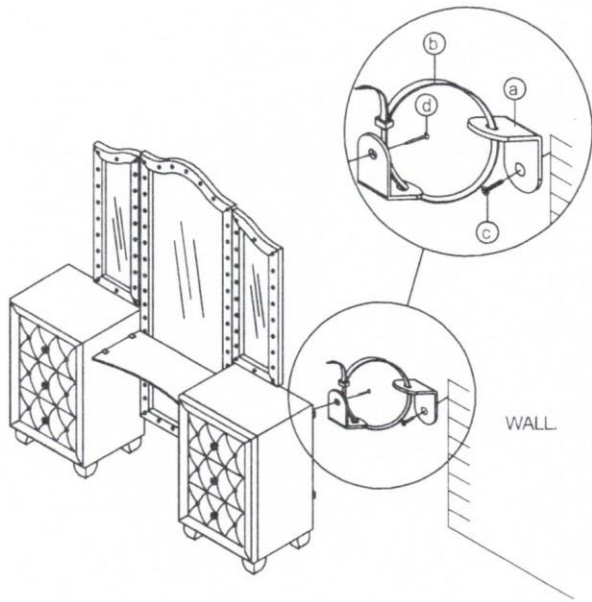

Assembly Instructions

ITEM: F1979 VANITY

Assembly Instructions

ITEM: F1979 VANITY

PARTS LIST

HARDWARE LIST

| NO | DECS | PHOTO | Q'TY |
|----|-----------------------------------|---|-------|
| A | Upholstery Vanity Desk (Left) |  | 1 pc |
| B | Upholstery Vanity Desk (Right) |  | 1 pc |
| C | Legs |  | 8 pcs |
| D | Vanity Mirror center |  | 1pc |
| E | Vanity Mirror side (left) |  | 1 pc |
| F | Vanity Mirror side (Right) |  | 1 pc |
| G | Support Rail |  | 2 pcs |
| H | Glass shelf |  | 1 pc |

Step 6

Step 7

Step 8

Assembly Instructions

ITEM: F1979 VANITY

Step 9

Step 10

Step 11