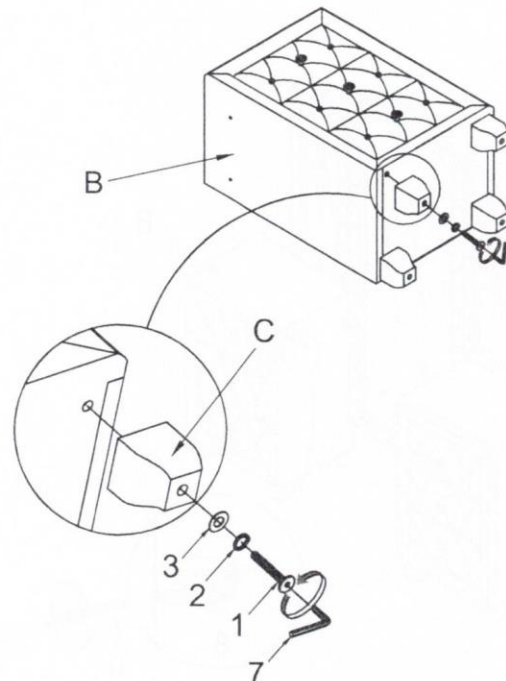

Assembly Instructions

ITEM: F1979 VANITY

Assembly Instructions

ITEM: F1979 VANITY

PARTS LIST

HARDWARE LIST

| NO | DECS | PHOTO | Q'TY |
|----|-----------------------------------|---|-------|
| A | Upholstery Vanity Desk (Left) |  | 1 pc |
| B | Upholstery Vanity Desk (Right) |  | 1 pc |
| C | Legs |  | 8 pcs |
| D | Vanity Mirror center |  | 1pc |
| E | Vanity Mirror side (left) |  | 1 pc |
| F | Vanity Mirror side (Right) |  | 1 pc |
| G | Support Rail |  | 2 pcs |
| H | Glass shelf |  | 1 pc |

| NO | DECS | PHOTO | Q'TY |
|----|-------------------------------|---|--------|
| 1 | Long Bolts Ø5/16" x 100mm |  | 8 pcs |
| 2 | Spring washer |  | 8 pcs |
| 3 | Flats washer |  | 8 pcs |
| 4 | Bolts Ø1/4" x 40mm |  | 12 pcs |
| 5 | Spring washer |  | 12 pcs |
| 6 | Flats washer |  | 12 pcs |
| 7 | Allen key 4mm |  | 1 pc |
| 8 | Clamp the Glass 25x25x16mm |  | 4 pcs |
| 9 | Screw |  | 20 pcs |

ANTI-TIP RES TRAIT LIST

| NO | COMPONENT | | Q'TY |
|----|------------|---|------|
| a | L Bracket |  | 4pcs |
| b | Strap |  | 2pcs |
| c | Long Screw |  | 2pcs |
| d | Shot screw |  | 2pcs |

Assembly Instructions

ITEM: F1979 VANITY

Step 1

Step 2

Step 3

Step 4

Assembly Instructions

ITEM: F1979 VANITY

Step 5