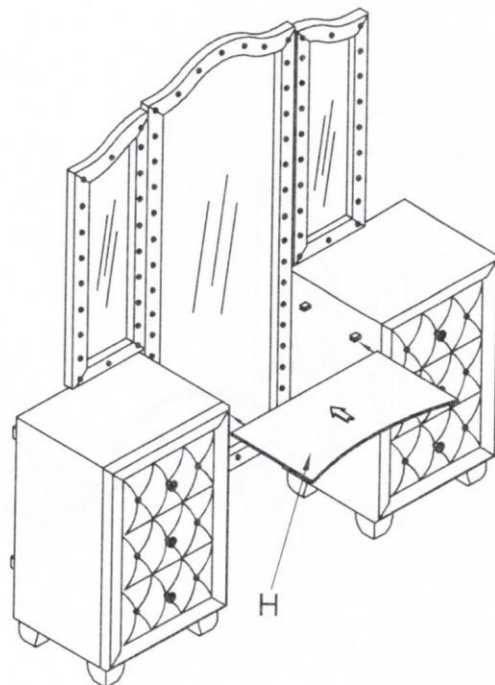

Assembly Instructions

ITEM: F1979 VANITY

Step 7

Step 8