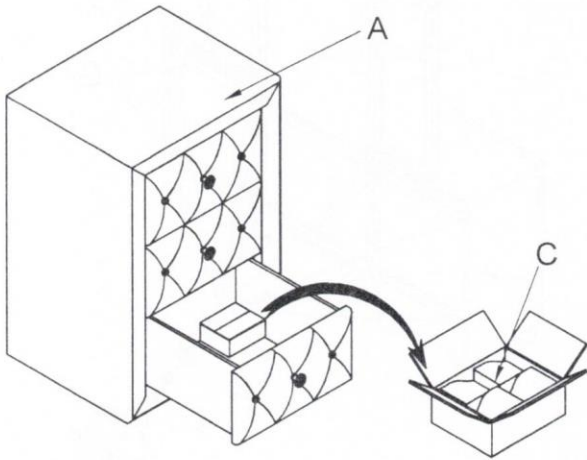

Assembly Instructions

ITEM: F1979 VANITY

Step 1