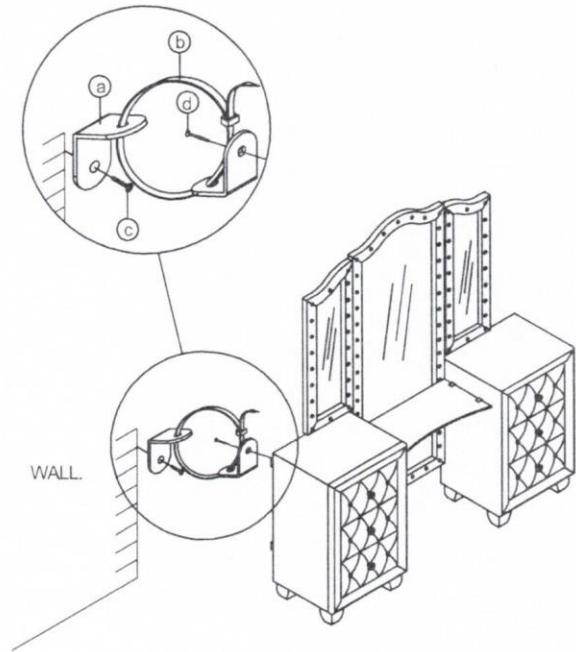

Assembly Instructions

ITEM: F1979 VANITY

Assembly Instructions

ITEM: F1979 VANITY

PARTS LIST

HARDWARE LIST

| NO | DECS | PHOTO | Q'TY |
|----|-----------------------------------|---|-------|
| A | Upholstery Vanity Desk (Left) |  | 1 pc |
| B | Upholstery Vanity Desk (Right) |  | 1 pc |
| C | Legs |  | 8 pcs |
| D | Vanity Mirror center |  | 1pc |
| E | Vanity Mirror side (left) |  | 1 pc |
| F | Vanity Mirror side (Right) |  | 1 pc |
| G | Support Rail |  | 2 pcs |
| H | Glass shelf |  | 1 pc |

Step 6

Step 7

Step 8

Assembly Instructions

ITEM: F1979 VANITY

Step 9

Step 10

Step 11