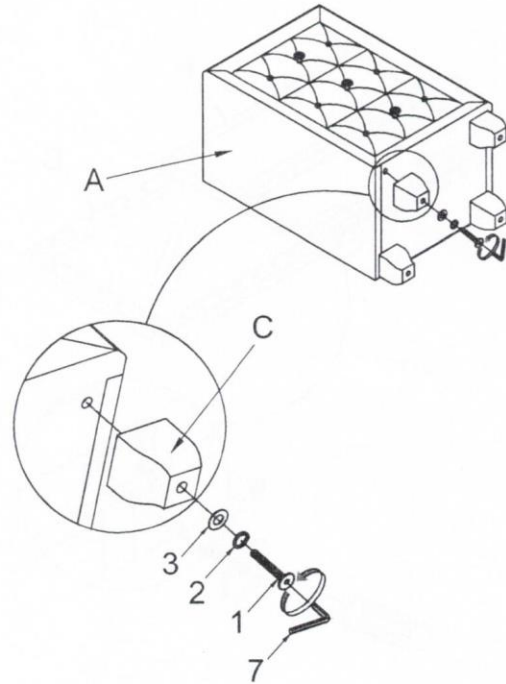

Assembly Instructions

ITEM: F1979 VANITY

Step 1

Step 2

Step 3