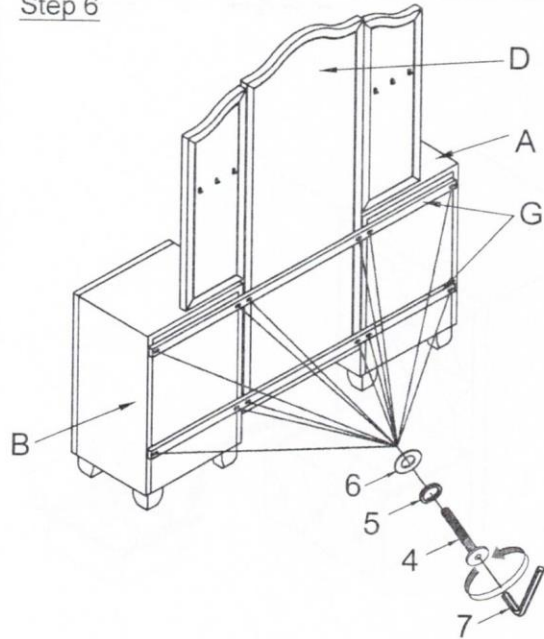

Assembly Instructions

ITEM: F1979 VANITY

Step 6

Step 7