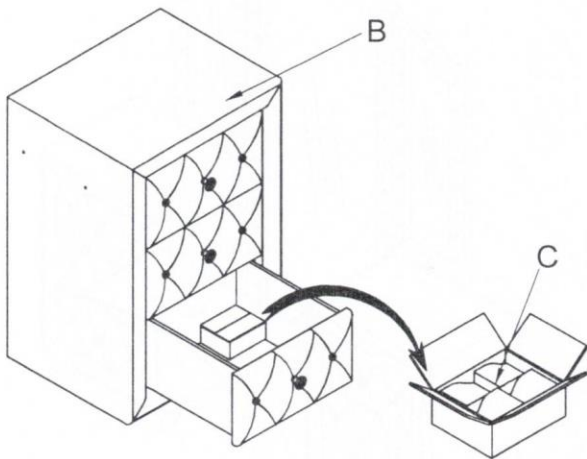

Assembly Instructions

ITEM: F1979 VANITY

Assembly Instructions

ITEM: F1979 VANITY

PARTS LIST

HARDWARE LIST

| NO | DECS | PHOTO | Q'TY |
|----|-----------------------------------|---|-------|
| A | Upholstery Vanity Desk (Left) |  | 1 pc |
| B | Upholstery Vanity Desk (Right) |  | 1 pc |
| C | Legs |  | 8 pcs |
| D | Vanity Mirror center |  | 1pc |
| E | Vanity Mirror side (left) |  | 1 pc |
| F | Vanity Mirror side (Right) |  | 1 pc |
| G | Support Rail |  | 2 pcs |
| H | Glass shelf |  | 1 pc |

ANTI-TIP RES TRAIT LIST

| NO | COMPONENT | | Q'TY |
|----|------------|---|------|
| a | L Bracket |  | 4pcs |
| b | Strap |  | 2pcs |
| c | Long Screw |  | 2pcs |
| d | Shot screw |  | 2pcs |

Assembly Instructions

ITEM: F1979 VANITY

Step 1

Step 2

Step 3

Step 4

Assembly Instructions

ITEM: F1979 VANITY

Step 5