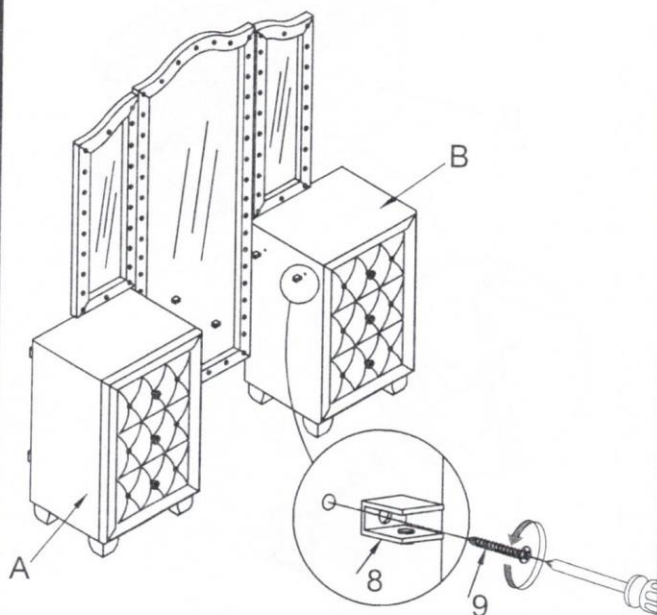

Assembly Instructions

ITEM: F1979 VANITY

Step 7