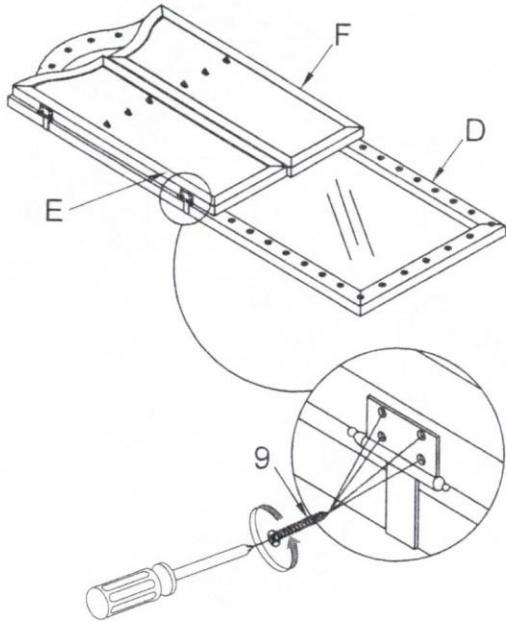

Assembly Instructions

ITEM: F1979 VANITY

Assembly Instructions

ITEM: F1979 VANITY

PARTS LIST

HARDWARE LIST

| NO | DECS | PHOTO | Q'TY |
|----|-----------------------------------|---|-------|
| A | Upholstery Vanity Desk (Left) |  | 1 pc |
| B | Upholstery Vanity Desk (Right) |  | 1 pc |
| C | Legs |  | 8 pcs |
| D | Vanity Mirror center |  | 1pc |
| E | Vanity Mirror side (left) |  | 1 pc |
| F | Vanity Mirror side (Right) |  | 1 pc |
| G | Support Rail |  | 2 pcs |
| H | Glass shelf |  | 1 pc |

| NO | DECS | PHOTO | Q'TY |
|----|-------------------------------|---|--------|
| 1 | Long Bolts Ø5/16" x 100mm |  | 8 pcs |
| 2 | Spring washer |  | 8 pcs |
| 3 | Flats washer |  | 8 pcs |
| 4 | Bolts Ø1/4" x 40mm |  | 12 pcs |
| 5 | Spring washer |  | 12 pcs |
| 6 | Flats washer |  | 12 pcs |
| 7 | Allen key 4mm |  | 1 pc |
| 8 | Clamp the Glass 25x25x16mm |  | 4 pcs |
| 9 | Screw |  | 20 pcs |

ANTI-TIP RES TRAIT LIST

| NO | COMPONENT | | Q'TY |
|----|------------|---|------|
| a | L Bracket |  | 4pcs |
| b | Strap |  | 2pcs |
| c | Long Screw |  | 2pcs |
| d | Shot screw |  | 2pcs |

Assembly Instructions

ITEM: F1979 VANITY

Step 1

Step 2

Step 3

Step 4

Assembly Instructions

ITEM: F1979 VANITY

Step 5