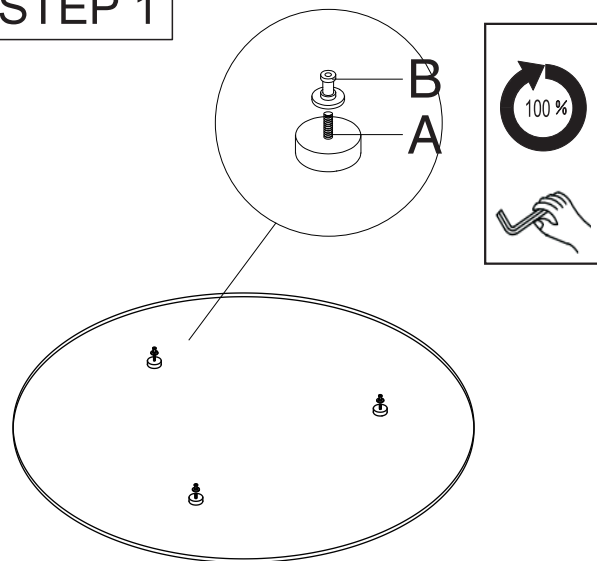

ASSEMBLE INSTRUCTION

ITEM NAME: EVA 44" GLASS TABLE

ITEM NUMBER: K5149-41 /47

STEP 1

STEP 2

STEP 3

STEP 4

K5149-41 /47 HARDWARE

A		3pcs	M8*20mm
B		3pcs	
C		1pc	
D		3pcs	M8*35mm
E		3pcs	M6*8mm
F		1pc	5mm-ALLEN WRENCH
G		1pc	6mm--ALLEN WRENCH

Item No.			Part Description	Quantity
K5149-41 /47	1		Top Glass	1pc
	2		Leg	3pcs
	3		foot	3pcs
	Hardware		Hardware Pack	1pc