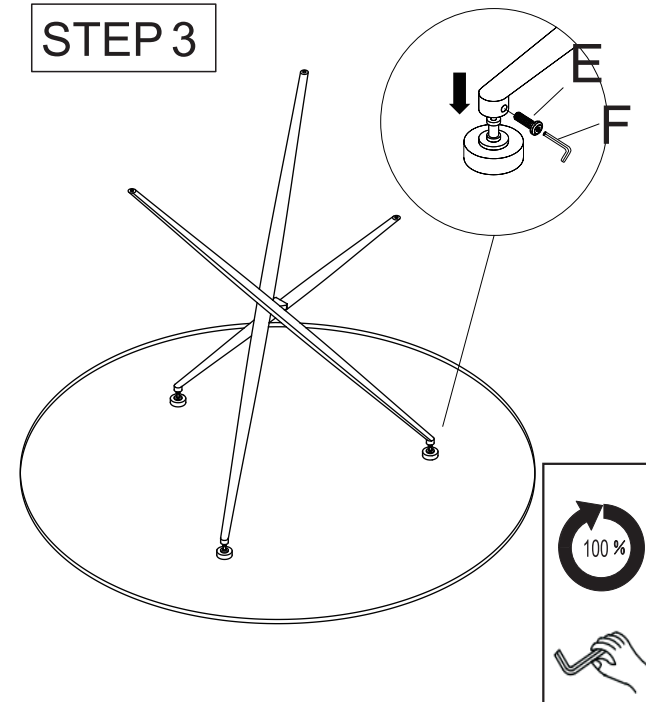

ASSEMBLE INSTRUCTION

ITEM NAME: EVA 44" GLASS TABLE

ITEM NUMBER: K5149-41 /47

STEP 1

STEP 2

STEP 3

STEP 4

K5149-41 /47 HARDWARE

A		3pcs	M8*20mm
B		3pcs	
C		1pc	
D		3pcs	M8*35mm
E		3pcs	M6*8mm
F		1pc	5mm-ALLEN WRENCH
G		1pc	6mm--ALLEN WRENCH

Item No.			Part Description	Quantity
K5149-41 /47	1		Top Glass	1pc
	2		Leg	3pcs
	3		foot	3pcs
	Hardware		Hardware Pack	1pc