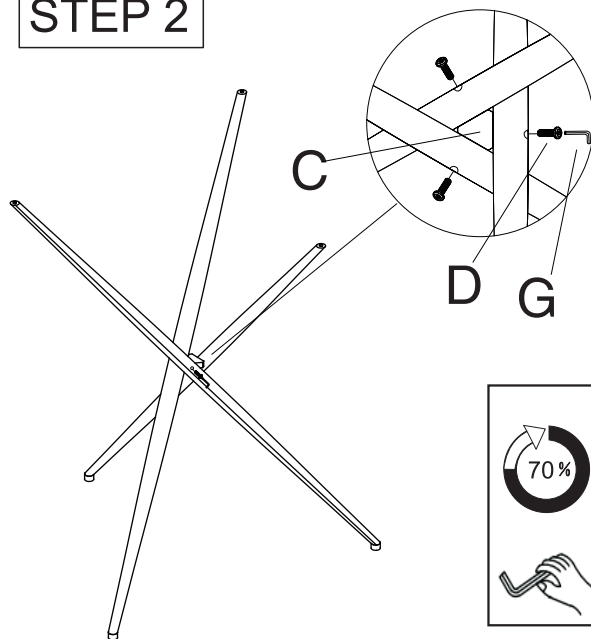

ASSEMBLE INSTRUCTION

ITEM NAME: EVA 44" GLASS TABLE

ITEM NUMBER: K5149-41 /47

STEP 1

STEP 2

STEP 3

STEP 4

K5149-41 /47 HARDWARE

A		3pcs	M8*20mm
B		3pcs	
C		1pc	
D		3pcs	M8*35mm
E		3pcs	M6*8mm
F		1pc	5mm-ALLEN WRENCH
G		1pc	6mm--ALLEN WRENCH

Item No.			Part Description	Quantity
K5149-41 /47	1		Top Glass	1pc
	2		Leg	3pcs
	3		foot	3pcs
	Hardware		Hardware Pack	1pc