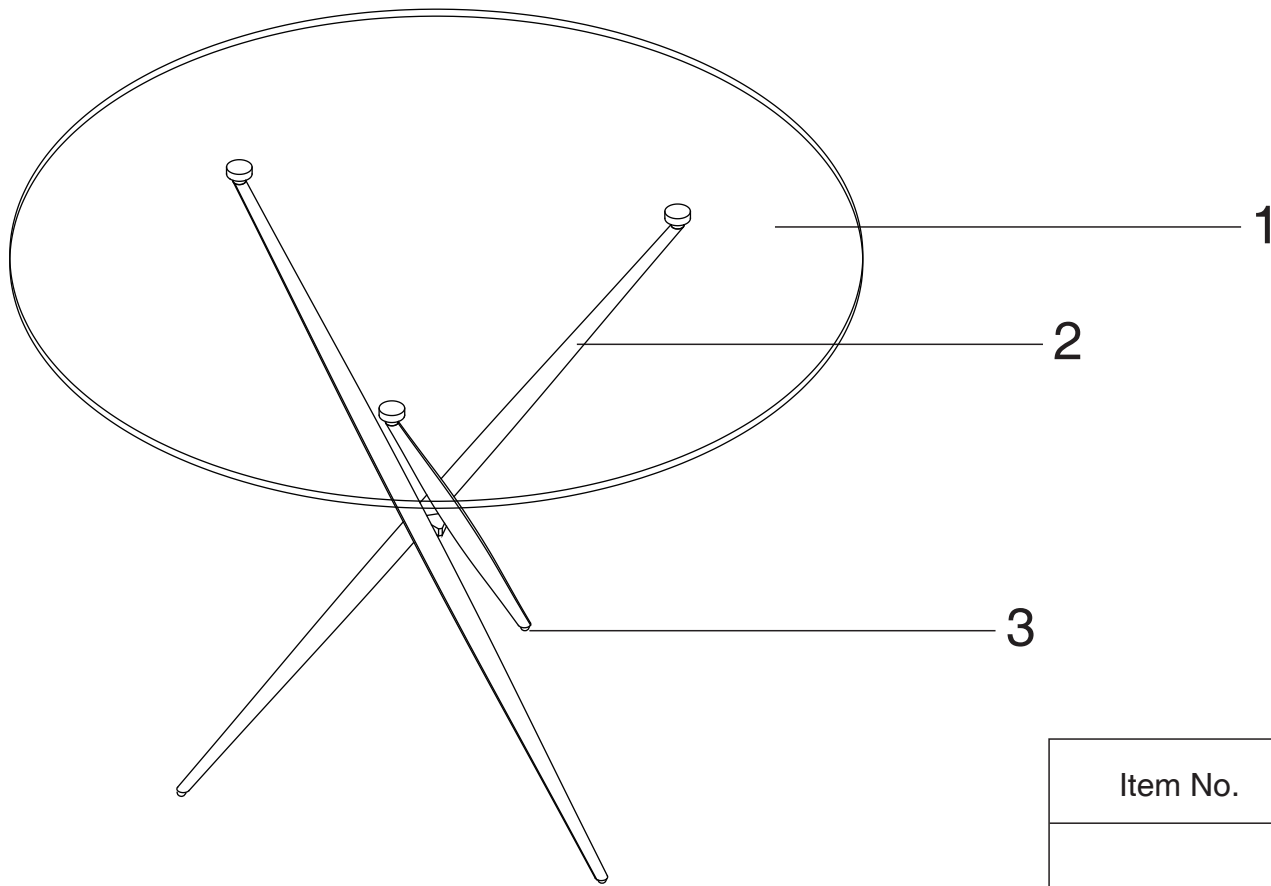

ASSEMBLE INSTRUCTION

ITEM NAME: EVA 44" GLASS TABLE

ITEM NUMBER: K5149-41 /47

STEP 1

STEP 2

STEP 3

STEP 4

K5149-41 /47 HARDWARE

A		3pcs	M8*20mm
B		3pcs	
C		1pc	
D		3pcs	M8*35mm
E		3pcs	M6*8mm
F		1pc	5mm-ALLEN WRENCH
G		1pc	6mm--ALLEN WRENCH

Item No.			Part Description	Quantity
K5149-41 /47	1		Top Glass	1pc
	2		Leg	3pcs
	3		foot	3pcs
	Hardware		Hardware Pack	1pc