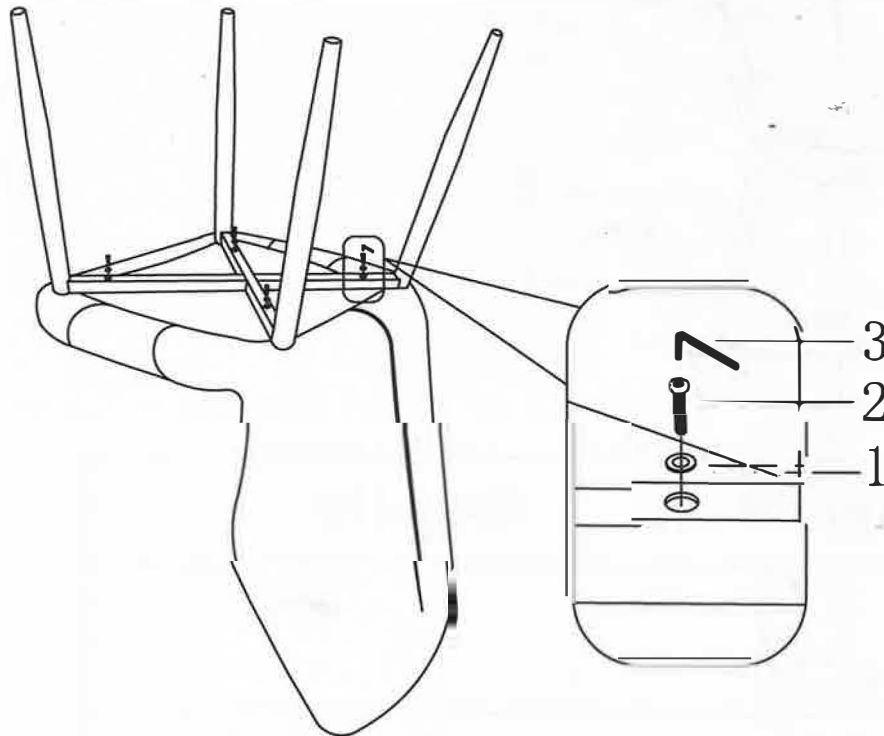

ASSEMBLY INSTRUCTIONS

SKU:G5458-01

Chair

STEP 1

Please Contact us if you are Missing
Parts or have any Questions
877-364-8464
info@sunsettrading.com

Note: Please do not tighten all bolts or discard cartons and packaging material until assembly is completed, thank you!

G5458-01		HDWR	
1		4pcs	Washer ϕ 18mm
2		4pcs	Bolt M6*40mm
3		1pc	Allen Wrench 4mm

Please Contact us if you are Missing
 Parts or have any Questions
 877-364-8464
 info@sunsettrading.com

		Part Description	Quantity
G5458-01	A		1
	B		1
	C	 (Ø 16x16mm)	4
	HDWR	HDWR PACK	1