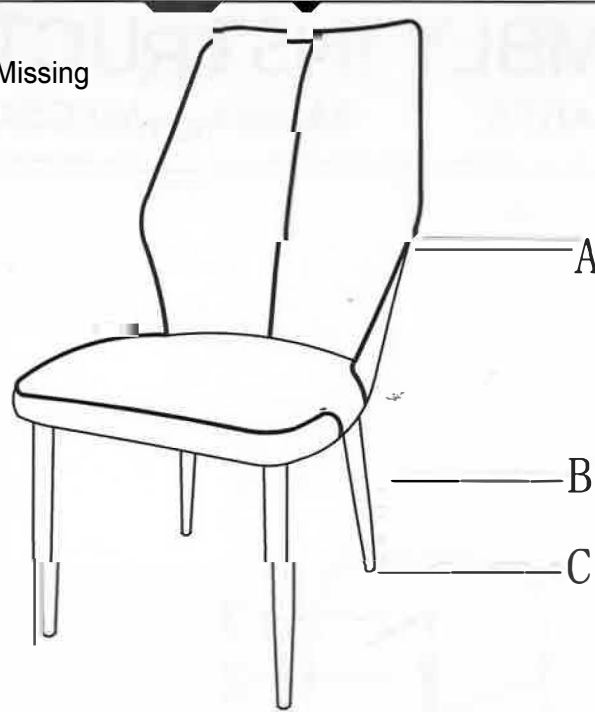

ASSEMBLY INSTRUCTIONS

SKU:G5458-01

Chair

STEP 1

Please Contact us if you are Missing
Parts or have any Questions
877-364-8464
info@sunsettrading.com

Note: Please do not tighten all bolts or discard cartons and packaging material until assembly is completed, thank you!

G5458-01		HDWR	
1		4pcs	Washer ϕ 18mm
2		4pcs	Bolt M6*40mm
3		1pc	Allen Wrench 4mm

Please Contact us if you are Missing
 Parts or have any Questions
 877-364-8464
 info@sunsettrading.com

		Part Description	Quantity
G5458-01	A		1
	B		1
	C	 (Ø 16x16mm)	4
	HDWR	HDWR PACK	1