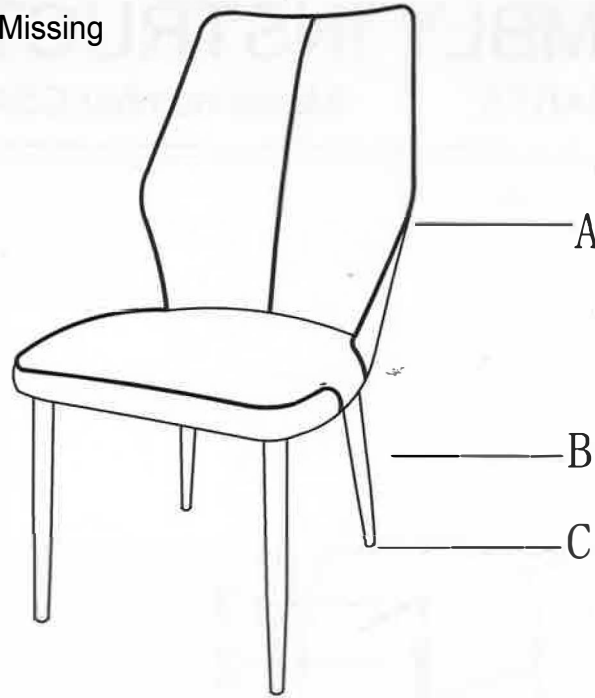

ASSEMBLY INSTRUCTIONS

SKU: G5458-01

Chair

STEP 1

Please Contact us if you are Missing
Parts or have any Questions
877-364-8464
info@sunsettrading.com

Note: Please do not tighten all bolts or discard cartons and packaging material until assembly is completed, thank you!

G5458-01		HDWR	
1		4pcs	Washer ϕ 18mm
2		4pcs	Bolt M6*40mm
3		1pc	Allen Wrench 4mm

Please Contact us if you are Missing
 Parts or have any Questions
 877-364-8464
 info@sunsettrading.com

		Part Description	Quantity
G5458-01	A		1
	B		1
	C	 (Ø 16x16mm)	4
	HDWR	HDWR PACK	1