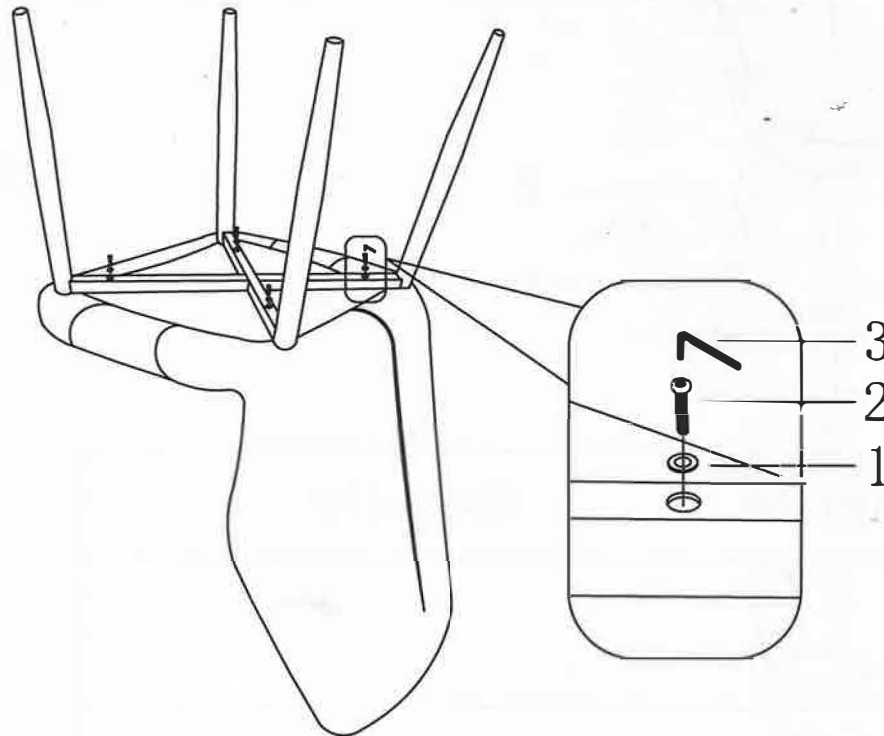

ASSEMBLY INSTRUCTIONS

SKU: G5458-01

Chair

STEP 1

Please Contact us if you are Missing
Parts or have any Questions
877-364-8464
info@sunsettrading.com

Note: Please do not tighten all bolts or discard cartons and packaging material until assembly is completed, thank you!

G5458-01		HDWR	
1		4pcs	Washer ϕ 18mm
2		4pcs	Bolt M6*40mm
3		1pc	Allen Wrench 4mm

Please Contact us if you are Missing
 Parts or have any Questions
 877-364-8464
 info@sunsettrading.com

		Part Description	Quantity
G5458-01	A		1
	B		1
	C	 (Ø 16x16mm)	4
	HDWR	HDWR PACK	1