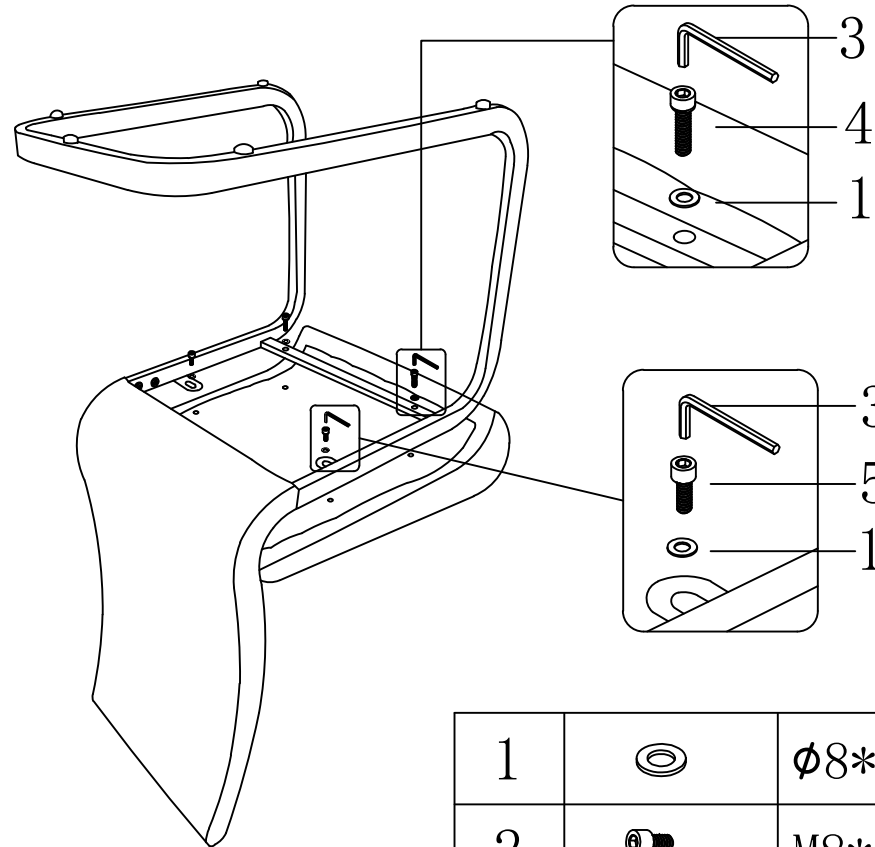

ASSEMBLY INSTRUCTIONS

SKU:G5466-01/5466-03/5466-05/5466-07/5466-12

Chair

STEP1

STEP2

Note: Please do not tighten all bolts or discard cartons and packaging material until assembly is completed, thank you!

Please Contact us if you are Missing
Parts or have any Questions
877-364-8464
info@sunsettrading.com

1		Ø8*16	8
2		M8*13mm	4
3		6mm	1
4		M8*30mm	2
5		M8*20mm	2
6		Ø8*11.5	4

Please Contact us if you are Missing
 Parts or have any Questions
 877-364-8464
 info@sunsettrading.com

		Part Description	Quantity
G5466	A	 Chair Back	1
	B	 Seat Cushion	1
	C	 Frame	1
	D	 Glide (Ø15*13)	4
	HDWR	Hardware pack	1