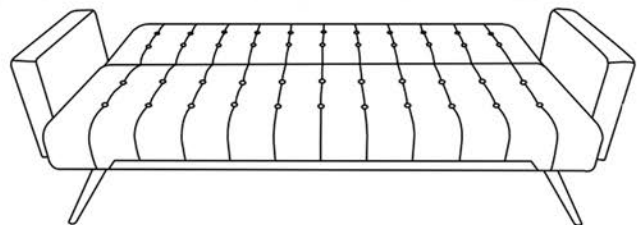

SF-186005-SOFA BED

Assembly Instructions

****BEFORE ASSEMBLING, PLEASE TAKE A MOMENT TO REVIEW THE INSTRUCTIONS BELOW:**

Leg & hardware are stored at the bottom of the unit, please take out the legs and hardware for assembly

SOFA

PARTS LIST

A		4PCS
E		2PCS
F		16pcs

1.LEGS ASSEMBLY

Please open the zipper to pick up 4 legs & two arms for the assembly as below:

2.BED POSITION

2+CLICK
1+CLICK

3.SOFA POSITION