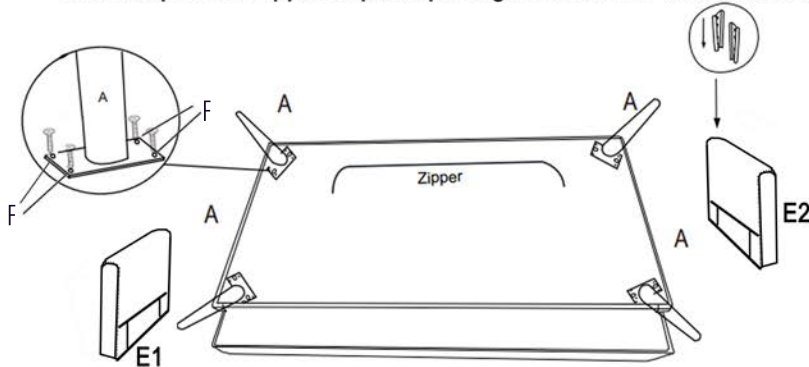

SF-186005-SOFA BED

Assembly Instructions

****BEFORE ASSEMBLING, PLEASE TAKE A MOMENT TO REVIEW THE INSTRUCTIONS BELOW:**

Leg & hardware are stored at the bottom of the unit, please take out the legs and hardware for assembly

SOFA

PARTS LIST

A		4PCS
E		2PCS
F		16pcs

1.LEGS ASSEMBLY

Please open the zipper to pick up 4 legs & two arms for the assembly as below:

2.BED POSITION

2+CLICK
1+CLICK

3.SOFA POSITION