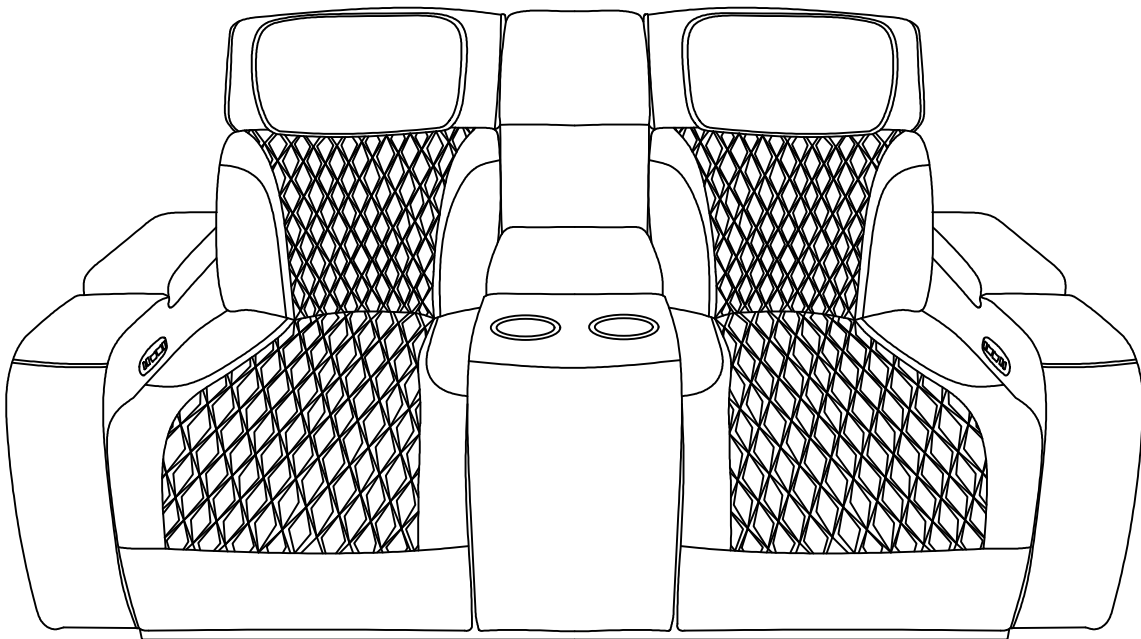

Assembly Instruction

ITEM NO.: 81639-L

IMPORTANT: PLACE ALL PARTS ON A CLEAN AND SMOOTH SURFACE SUCH AS A RUG OR CARPET TO AVOID THE PARTS FROM BEING SCRATCHED KINDLY FOLLOW THE ADSEMBLY INSTRUCTIONS STEP DO NOT TIGHTEN ALL SCREWS UNTIL THE BED IS FULLY SET-UP

ASSEMBLY INSTRUCTIONS

PARTS LIST

PART	DRAWING	DESCRIPTION	QTY	PART	DRAWING	DESCRIPTION	QTY
A		Loveseat Body	1	C		Console Backrest	1
B		Left Backrest	1	D		Right Backrest	1

HARDWARE LIST

PART	DRAWING	DESCRIPTION	QTY	PART	DRAWING	DESCRIPTION	QTY
E		Adaptor	1	F		Power Of Speaker	1