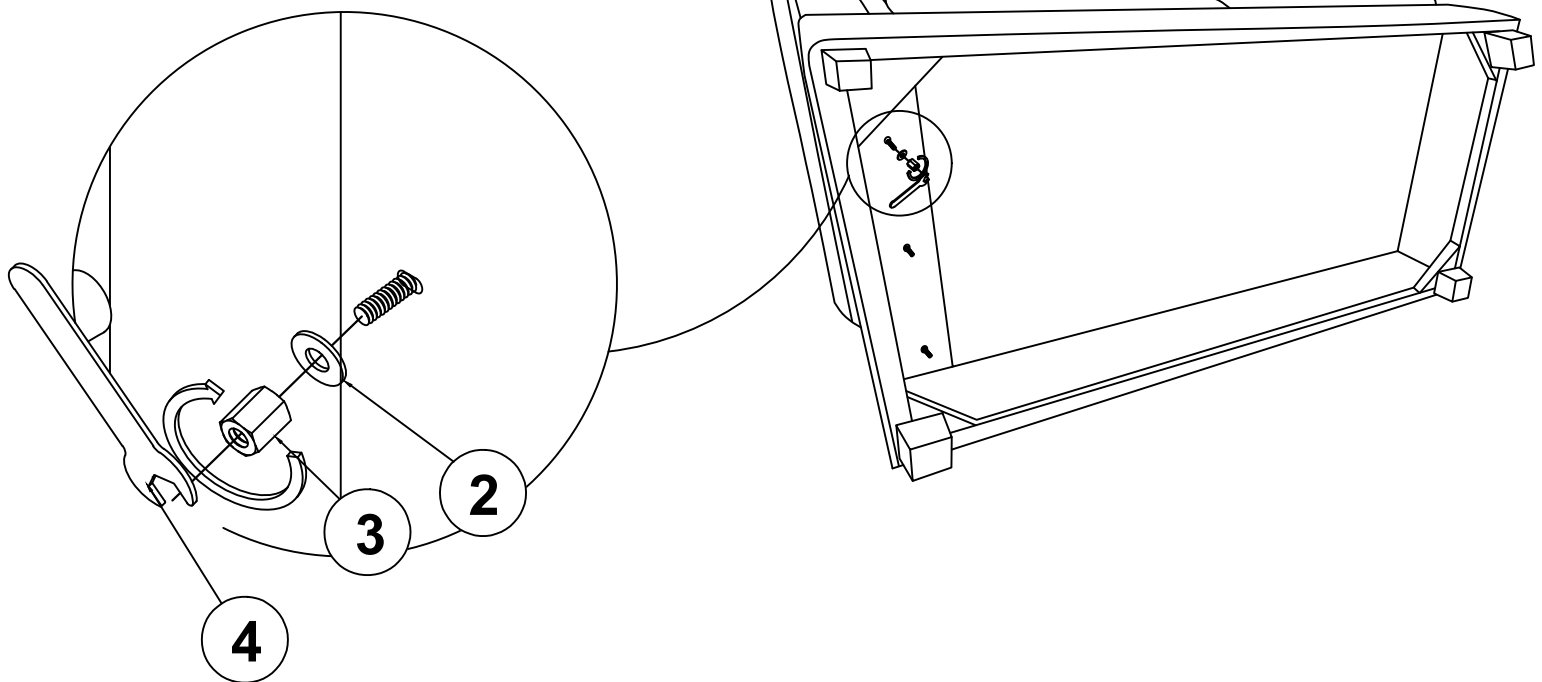

ASSEMBLY INSTRUCTIONS

V83000/ V83001

Step 3: