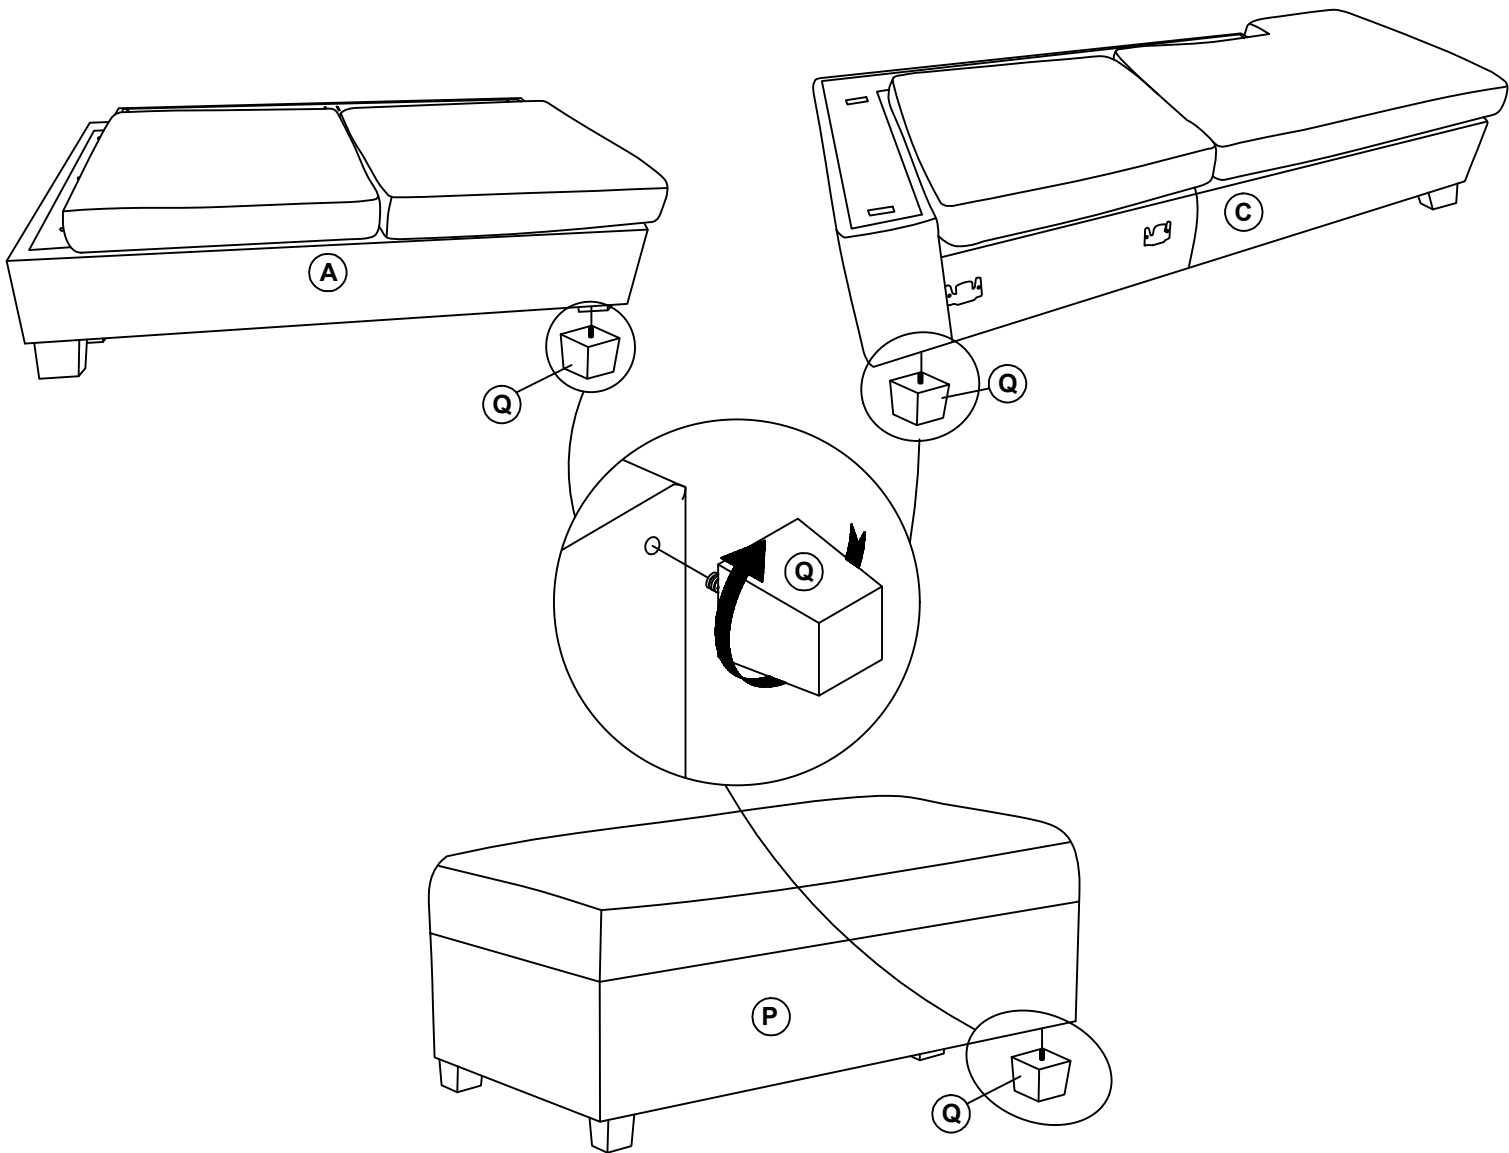

ASSEMBLY INSTRUCTIONS

V83000/ V83001

Step 1:

Step 2: