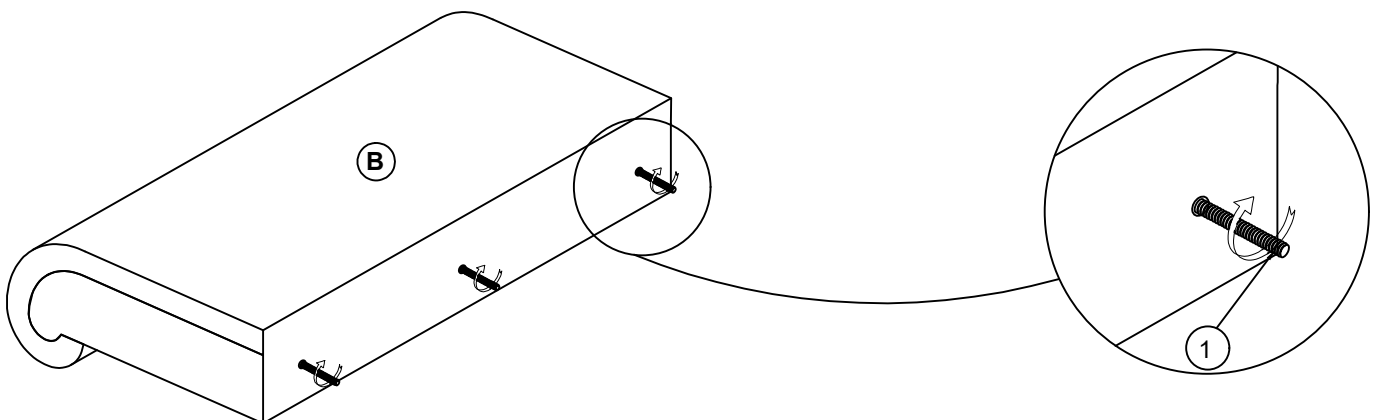

ASSEMBLY INSTRUCTIONS

V83000/ V83001

Step 1:

Step 2: