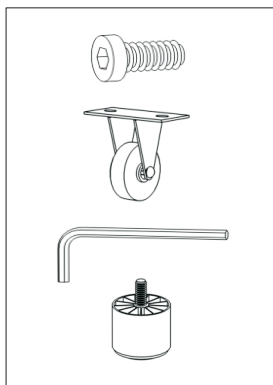

ASSEMBLY INSTRUCTION

ITEM NO.:89112CWH /89112CLG

Please choose the **CHAISE** will be on the **LEFT** or **RIGHT** hand side

CHAISE ON THE RIGHT

PARTS LIST

BOX-1

BOX-2

BOX-3

1

x8

2

x4

3

x1

4

x12

BEFORE ASSEMBLY

Open up **(BOX-1)** **(BOX-2)** Velcro of Non-Woven Fabric cover on the bottom of the seat frame to remove **back cushions, hardware** and **legs**.

Please check all components before assembly ,Thanks.