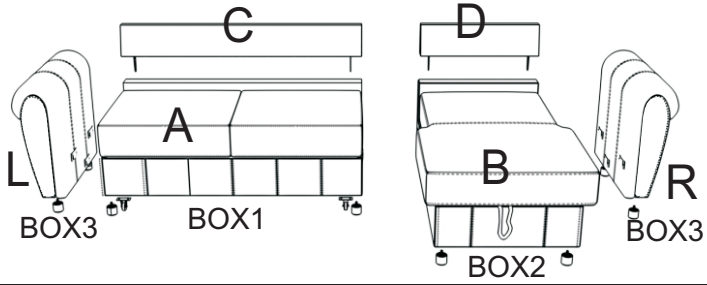

Please check all components before assembly ,Thanks.

CHAISE ON THE **RIGHT**