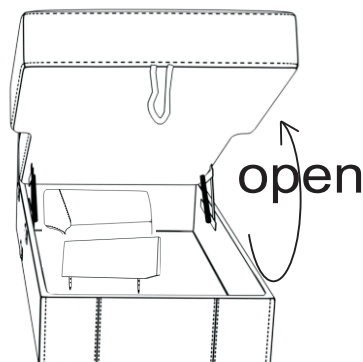

ASSEMBLY INSTRUCTION

ITEM NO.:89112CWH /89112CLG

Please choose the **CHAISE** will be on the **LEFT** or **RIGHT** hand side

CHAISE ON THE RIGHT

PARTS LIST

BOX-1

BOX-2

BOX-3

BEFORE ASSEMBLY

Open up **(BOX-1)** **(BOX-2)** Velcro of Non-Woven Fabric cover on the bottom of the seat frame to remove **back cushions, hardware** and **legs**.

Please check all components before assembly ,Thanks.