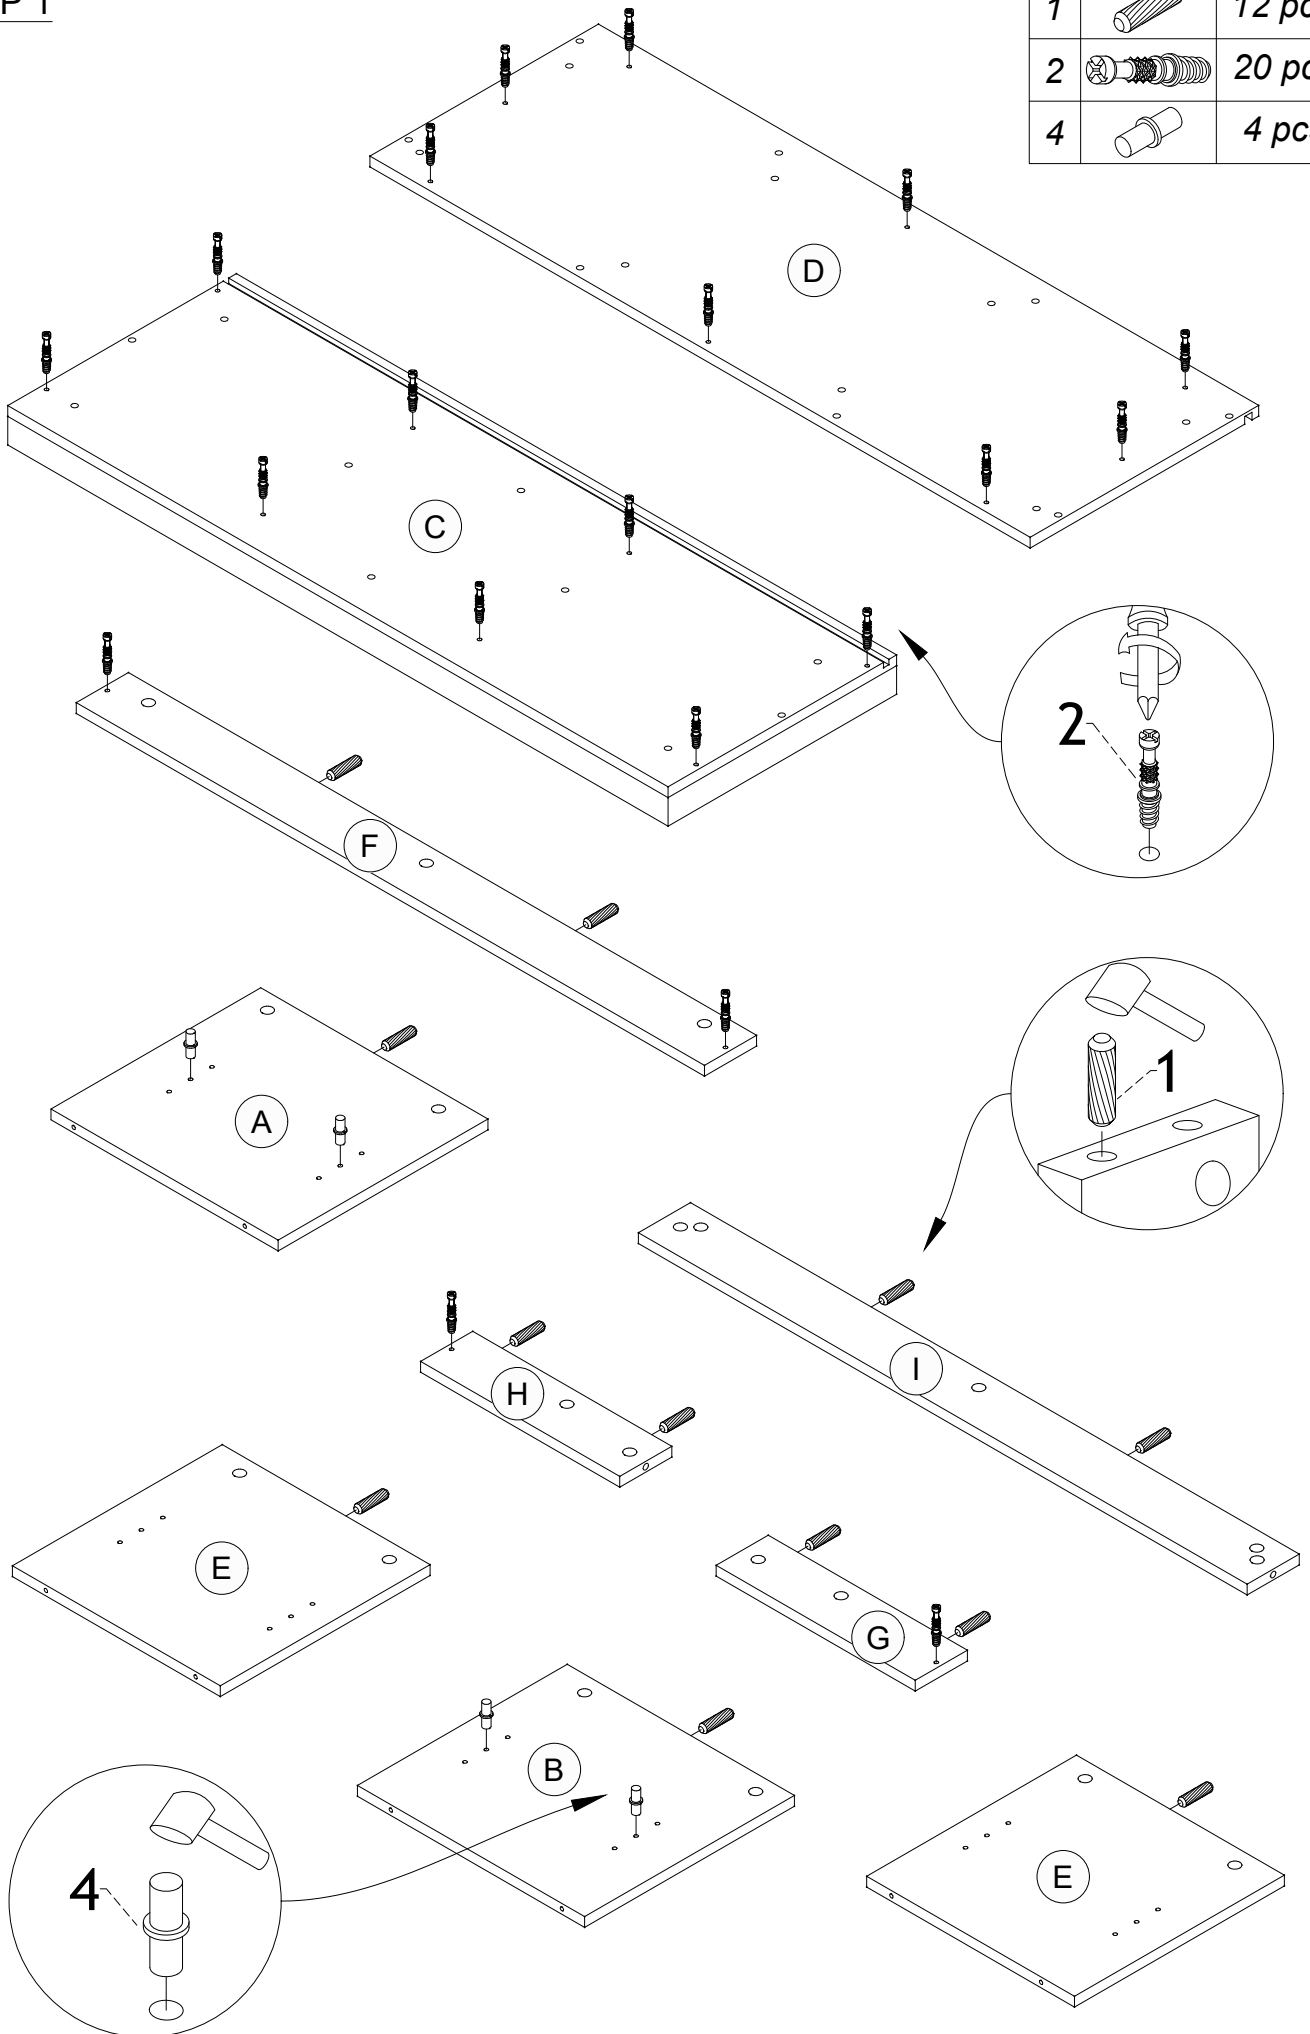

HARDWARE QUINCAILLERIE / HERRAJE

(1)	Wood Dowel $\phi 8 \times 30 \text{mm}$	(2)	Minifix Bolt	(3)	Minifix Cam
					
	12 pcs		20 pcs		20 pcs
(4)	Shelf Support $\phi 5 \times 16 \text{mm}$	(5)	PVC Nail With Pin	(6)	Nail
					
	12 pcs		6 pcs		20 pcs
(7)	Unitar Screw $\phi 6.3 \times 40 \text{mm}$	(8)	M4 Allen Key		
					
	8 pcs		1 pc		

TOOLS NOT INCLUDED OUTILS PAS INCLUS / HERRAMIENTAS NO INCLUIDAS

STEP 1

1		12 pcs
2		20 pcs
4		4 pcs

STEP 2

4		8 pcs
---	--	-------

STEP 3

7		8 pcs
8		1 pc

STEP 4