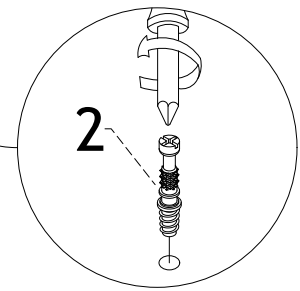

STEP 1

2		4 pcs