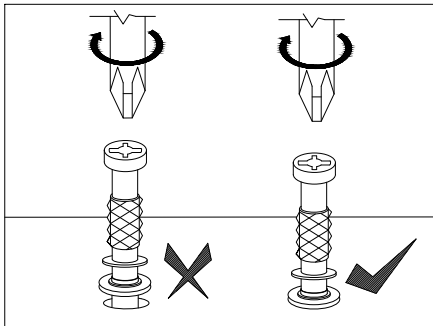

# HARDWARE QUINCAILLERIE / HERRAJE

(1)	Wood Dowel $\phi 8 \times 30 \text{mm}$  35 pcs	(2)	Minifix Bolt  30 pcs	(3)	Minifix Cam  30 pcs
(4)	Screw $\phi 4 \times 38 \text{mm}$  10 pcs	(5)	Drawer Slide 14"  2 sets	(6)	Drawer Slide 14"  2 sets
(7)	Euro Screw $\phi 6.3 \times 9 \text{mm}$  8 pcs	(8)	Screw $\phi 3.5 \times 14 \text{mm}$  12 pcs	(9)	PVC L-Bracket  2 pcs
(10)	PVC Nail With Pin  8 pcs				

## TOOLS NOT INCLUDED OUTILS PAS INCLUS / HERRAMIENTAS NO INCLUIDAS

**STEP 1**

2		4 pcs
---	--	-------

**STEP 2**

1		5 pcs
---	---	-------

**STEP 3**

3		4 pcs
---	--	-------

**Minifix Setup :**