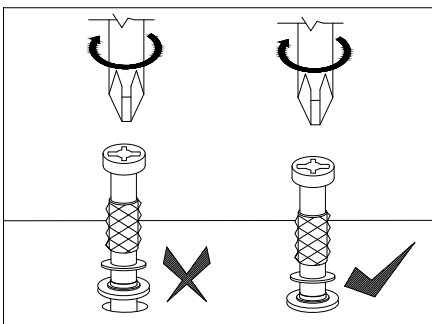

STEP 4

2		16 pcs