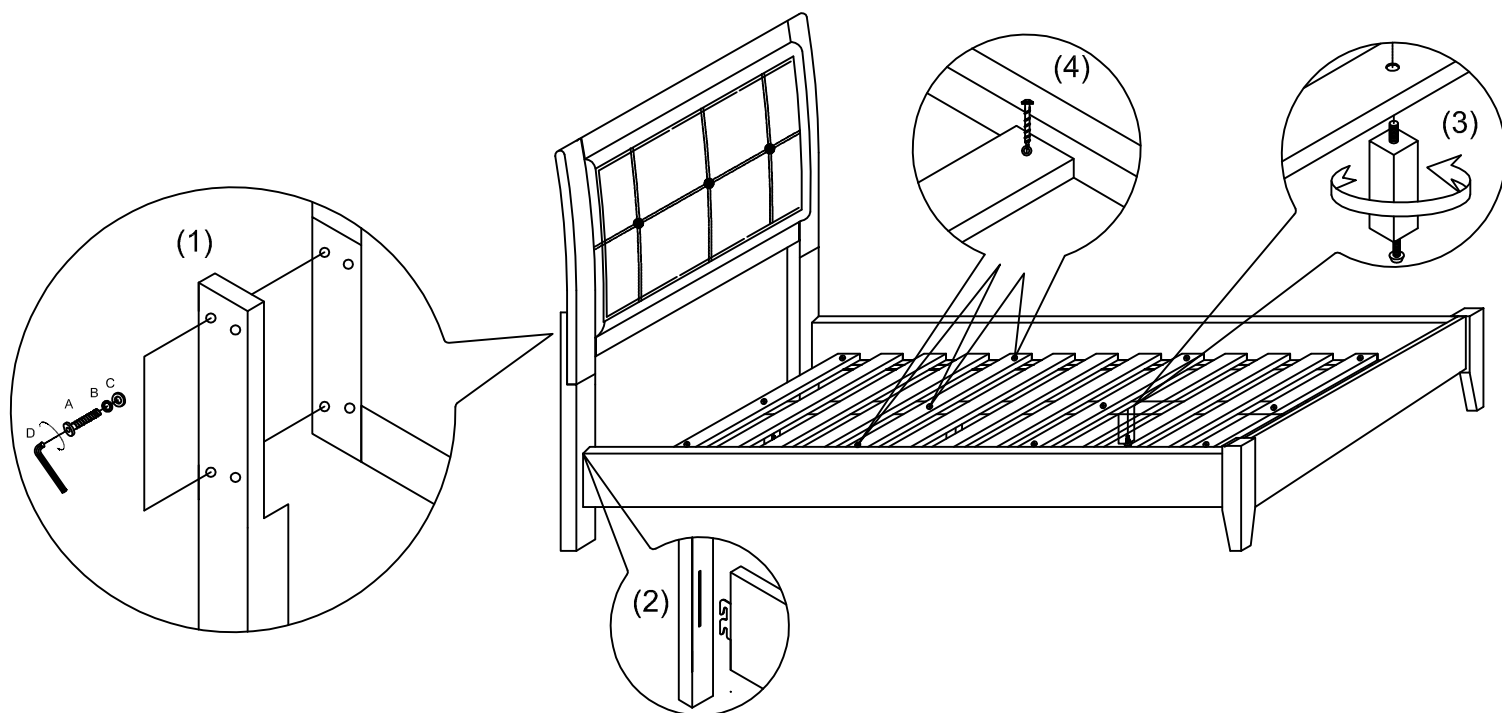

ASSEMBLY INSTRUCTIONS

QUEEN/FULL/C KING/E KING

FOR BED

No.		Hardware list/hardware list	Q'ty
A		5/16" *1-3/8" JCBC Bolt / Boulons	8pcs
B		5/16" Spring washer / Bondir des Rondelles	8pcs
C		5/16" Flat washer / Bondir des	8pcs
D		1/4" Allen Key / L'Allen Clé	1pc
E		#4*30 Screws / Vis	12pcs