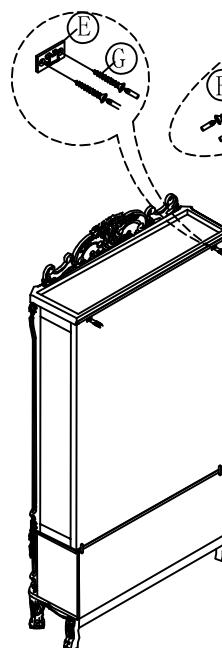

ASSEMBLY INSTRUCTION FOR ACME FURNITURE

MODEL#OF01717-1

Thank you for purchasing the quality product. Be sure to check all packing material carefully for small parts which may have come loose inside the carton during shipment. Separate, identify and count all parts and metal hardware. Compare with all parts list to be sure all parts are present. If any part(s) are missing or damaged, please contact your local furniture dealer. For efficient and speedy service, please indicate the model number and code letter of part(s) needed.

*** Do not fully tighten screws until fully assembled ***

COMPONENT PARTS		
"NO"	DESCRIPTION	Q'TY(PCS)
①	Crown 	1
②	Bookcase Top 	1

HARDWARE REQUIRED

Ⓐ		Middle Bolt	Ø5/16"X2"	2	PCS
Ⓑ		Lock Washer	Ø5/16"X12mm	2	PCS
Ⓒ		Flat Washer	Ø5/16"X19mm	2	PCS
Ⓓ		Allen Wrench	5mm	1	PCS
Ⓔ		Fasten unit	44X20mm	4	PCS
Ⓕ		Long Screw	Ø7mmX38mm	4	PCS
Ⓖ		Short Screw	Ø6mmX16mm	4	PCS
Ⓗ		Shrink bolt	Ø5/16"X1-1/2"	4	PCS
Ⓘ		Safty belt	8mmX250mm	2	PC

Step 1:

Step 2:

Scale

Step:5

Step:3

Step:4