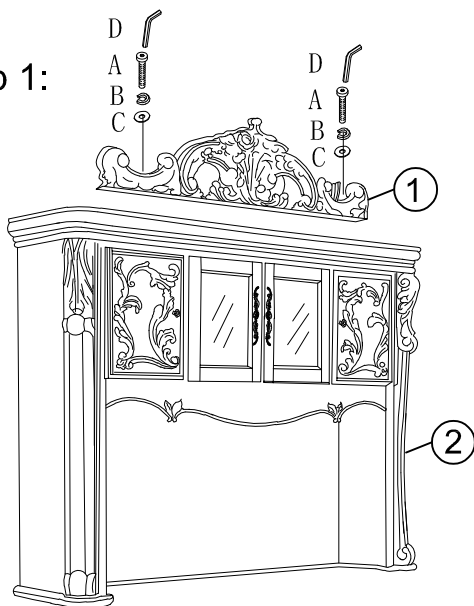

How to assemble:

Step 1: