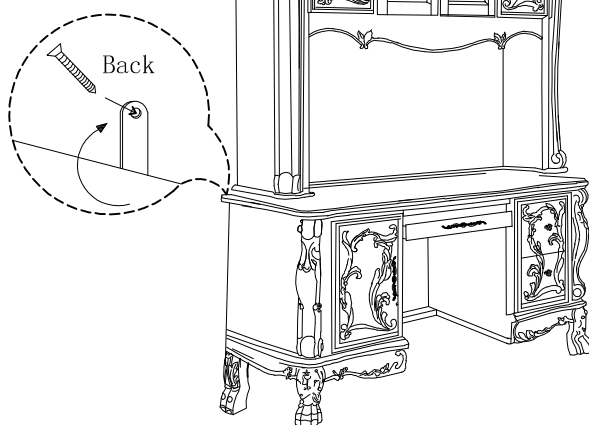

*** Do not fully tighten screws until fully assembled ***

COMPONENT PARTS		
"NO"	DESCRIPTION	Q'TY(PCS)
①	Crown 	1
②	Bookcase Top 	1

HARDWARE REQUIRED

Ⓐ		Middle Bolt	Ø5/16"X2"	2	PCS
Ⓑ		Lock Washer	Ø5/16"X12mm	2	PCS
Ⓒ		Flat Washer	Ø5/16"X19mm	2	PCS
Ⓓ		Allen Wrench	5mm	1	PCS
Ⓔ		Fasten unit	44X20mm	4	PCS
Ⓕ		Long Screw	Ø7mmX38mm	4	PCS
Ⓖ		Short Screw	Ø6mmX16mm	4	PCS
Ⓗ		Shrink bolt	Ø5/16"X1-1/2"	4	PCS
Ⓘ		Safty belt	8mmX250mm	2	PC

Step 1:

Step 2:

Scale

Step:5

Step:3

Step:4