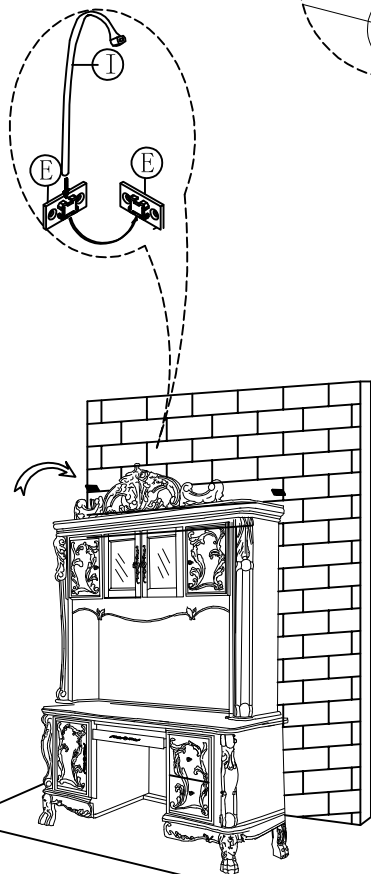

ASSEMBLY INSTRUCTION FOR ACME FURNITURE

MODEL#OF01717-1

Thank you for purchasing the quality product. Be sure to check all packing material carefully for small parts which may have come loose inside the carton during shipment. Separate, identify and count all parts and metal hardware. Compare with all parts list to be sure all parts are present. If any part(s) are missing or damaged, please contact your local furniture dealer. For efficient and speedy service, please indicate the model number and code letter of part(s) needed.

*** Do not fully tighten screws until fully assembled ***

COMPONENT PARTS		
"NO"	DESCRIPTION	Q'TY(PCS)
①	Crown 	1
②	Bookcase Top 	1

HARDWARE REQUIRED

Ⓐ		Middle Bolt	Ø5/16"X2"	2	PCS
Ⓑ		Lock Washer	Ø5/16"X12mm	2	PCS
Ⓒ		Flat Washer	Ø5/16"X19mm	2	PCS
Ⓓ		Allen Wrench	5mm	1	PCS
Ⓔ		Fasten unit	44X20mm	4	PCS
Ⓕ		Long Screw	Ø7mmX38mm	4	PCS
Ⓖ		Short Screw	Ø6mmX16mm	4	PCS
Ⓗ		Shrink bolt	Ø5/16"X1-1/2"	4	PCS
Ⓘ		Safty belt	8mmX250mm	2	PC

Step 1:

Step 2:

Scale

Step:5

Step:3

Step:4