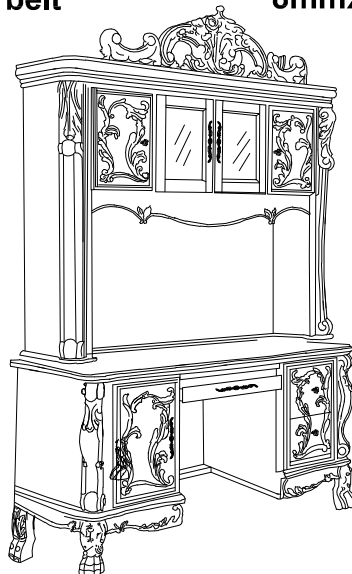

ASSEMBLY INSTRUCTION FOR ACME FURNITURE

MODEL#OF01717-1

Thank you for purchasing the quality product. Be sure to check all packing material carefully for small parts which may have come loose inside the carton during shipment. Separate, identify and count all parts and metal hardware. Compare with all parts list to be sure all parts are present. If any part(s) are missing or damaged, please contact your local furniture dealer. For efficient and speedy service, please indicate the model number and code letter of part(s) needed.

*** Do not fully tighten screws until fully assembled ***

COMPONENT PARTS		
"NO"	DESCRIPTION	Q'TY(PCS)
①	Crown 	1
②	Bookcase Top 	1

HARDWARE REQUIRED

Ⓐ		Middle Bolt	Ø5/16"X2"	2	PCS
Ⓑ		Lock Washer	Ø5/16"X12mm	2	PCS
Ⓒ		Flat Washer	Ø5/16"X19mm	2	PCS
Ⓓ		Allen Wrench	5mm	1	PCS
Ⓔ		Fasten unit	44X20mm	4	PCS
Ⓕ		Long Screw	Ø7mmX38mm	4	PCS
Ⓖ		Short Screw	Ø6mmX16mm	4	PCS
Ⓗ		Shrink bolt	Ø5/16"X1-1/2"	4	PCS
Ⓘ		Safty belt	8mmX250mm	2	PC