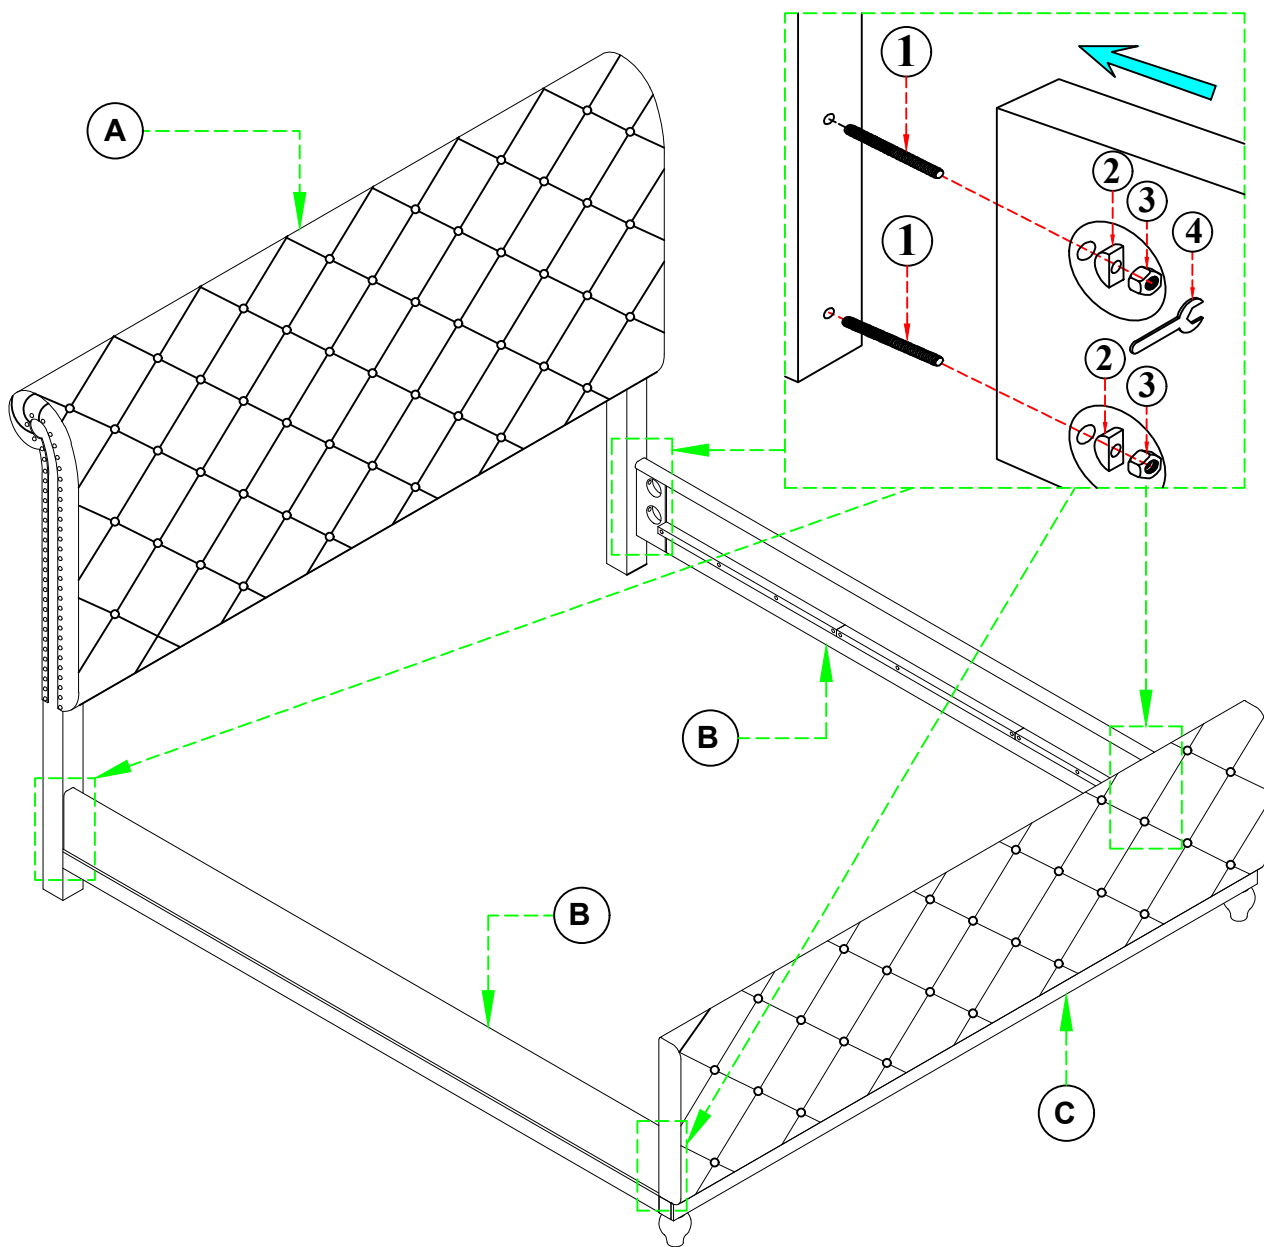

How to assemble:

STEP 1