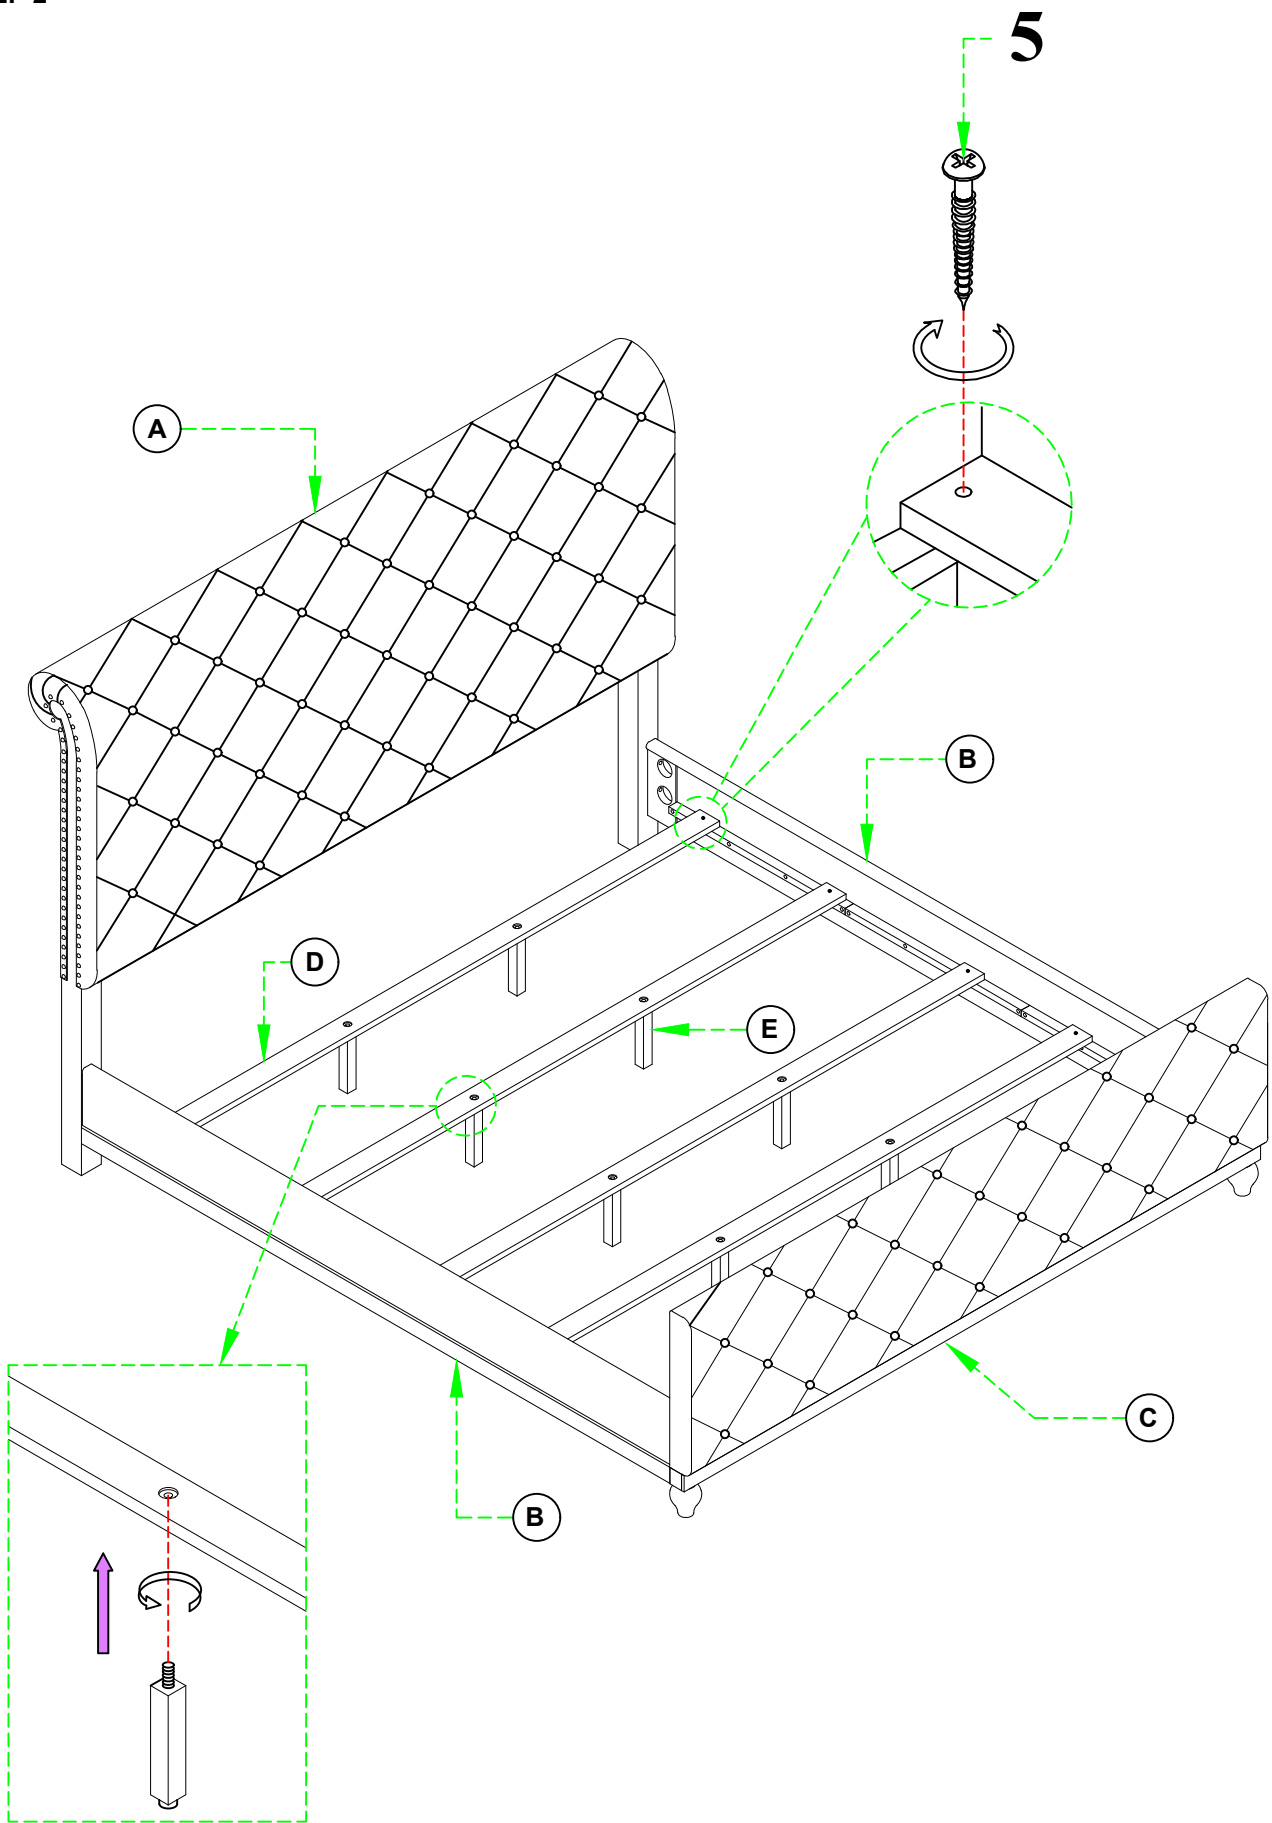

## HARDWARE REQUIRED

①		BOLT	Ø5/16*90mm	8	PCS
②		FLAT WASHER	Ø5/16*15*30mm	8	PCS
③		HEX NUT	Ø5/16*12mm	8	PCS
④		SPANNER WRENCH	M12	1	PC
⑤		SCREW	4*35mm	8	PCS

## STEP 1

STEP 2