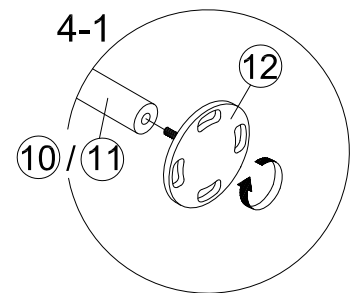

***** Do not fully tighten screws until fully assembled *****

COMPONENT PARTS		
DECERPTION	PART NAME	Q'TY(PCS)
①	Back Frame 	1pc
②	Left Frame 	1pc
③	Right Frame 	1pc
④	Front Tube 	3pcs
⑤	Metal Net 	2pcs
⑥	Top Board 	1pc
⑦	Middle Board 	2pcs
⑧	Bottom Metal Net 	1pc
⑨	Cup Holder 	2pcs

⑩	Back Tube		2pcs
⑪	Front Tube		2pcs
⑫	Foot		4pcs

HARDWARE REQUIRED:	
(A) 	Bolt 1/4"x1/2" - 30pcs
(B) 	Bolt 1/4"x1-3/8" - 8pcs
(C) 	Bolt 1/4"x1-3/4" - 20pcs
(D) 	Allen Wrench M4 - 1pc
(E) 	Gasket - 4pcs
(F) 	Screw M4x37 - 1pc
(G) 	Metal Plate - 2pcs
(H) 	Bracket - 1pc
(I) 	Girding - 1pc

How to Assemble:

STEP 1.

Exploded View

STEP 2.

How to Assemble:

STEP 3.

(A)  2pcs

STEP 4.