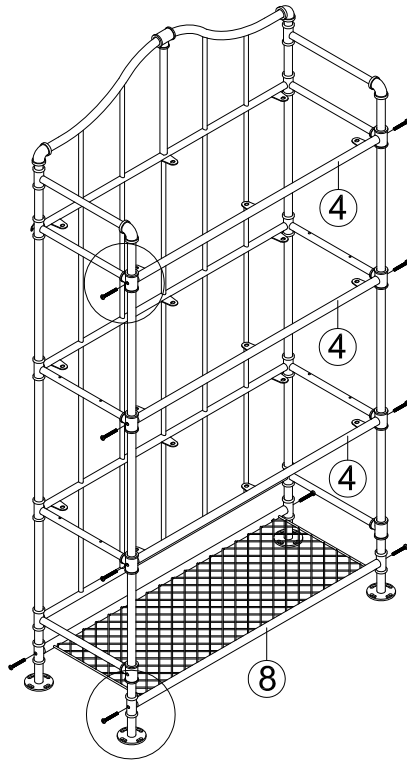

How to Assemble:

STEP 5.