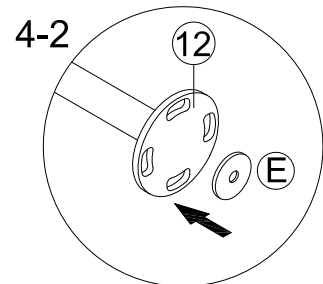

***** Do not fully tighten screws until fully assembled *****

COMPONENT PARTS		
DECERPTION	PART NAME	Q'TY(PCS)
①	Back Frame 	1pc
②	Left Frame 	1pc
③	Right Frame 	1pc
④	Front Tube 	3pcs
⑤	Metal Net 	2pcs
⑥	Top Board 	1pc
⑦	Middle Board 	2pcs
⑧	Bottom Metal Net 	1pc
⑨	Cup Holder 	2pcs

How to Assemble:

STEP 1.

Exploded View

STEP 2.

How to Assemble:

STEP 3.

(A)  2pcs

STEP 4.