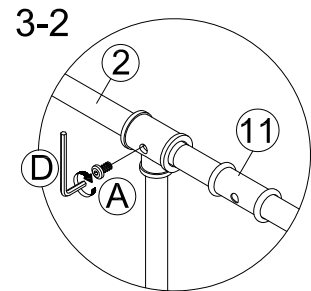

***** Do not fully tighten screws until fully assembled *****

COMPONENT PARTS		
DECERPTION	PART NAME	Q'TY(PCS)
①	Back Frame 	1pc
②	Left Frame 	1pc
③	Right Frame 	1pc
④	Front Tube 	3pcs
⑤	Metal Net 	2pcs
⑥	Top Board 	1pc
⑦	Middle Board 	2pcs
⑧	Bottom Metal Net 	1pc
⑨	Cup Holder 	2pcs

⑩	Back Tube		2pcs
⑪	Front Tube		2pcs
⑫	Foot		4pcs

HARDWARE REQUIRED:	
(A) 	Bolt 1/4"x1/2" - 30pcs
(B) 	Bolt 1/4"x1-3/8" - 8pcs
(C) 	Bolt 1/4"x1-3/4" - 20pcs
(D) 	Allen Wrench M4 - 1pc
(E) 	Gasket - 4pcs
(F) 	Screw M4x37 - 1pc
(G) 	Metal Plate - 2pcs
(H) 	Bracket - 1pc
(I) 	Girding - 1pc

How to Assemble:

STEP 1.

Exploded View

STEP 2.

How to Assemble:

STEP 3.

(A)  2pcs

STEP 4.