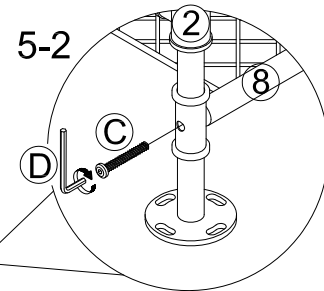

How to Assemble:

STEP 5.