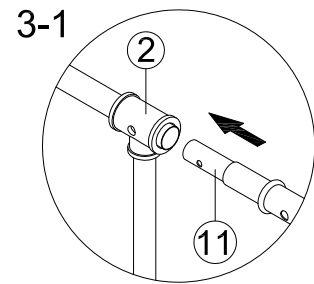

***** Do not fully tighten screws until fully assembled *****

COMPONENT PARTS		
DECERPTION	PART NAME	Q'TY(PCS)
①	Back Frame 	1pc
②	Left Frame 	1pc
③	Right Frame 	1pc
④	Front Tube 	3pcs
⑤	Metal Net 	2pcs
⑥	Top Board 	1pc
⑦	Middle Board 	2pcs
⑧	Bottom Metal Net 	1pc
⑨	Cup Holder 	2pcs

⑩	Back Tube		2pcs
⑪	Front Tube		2pcs
⑫	Foot		4pcs

HARDWARE REQUIRED:	
(A) 	Bolt 1/4"x1/2" - 30pcs
(B) 	Bolt 1/4"x1-3/8" - 8pcs
(C) 	Bolt 1/4"x1-3/4" - 20pcs
(D) 	Allen Wrench M4 - 1pc
(E) 	Gasket - 4pcs
(F) 	Screw M4x37 - 1pc
(G) 	Metal Plate - 2pcs
(H) 	Bracket - 1pc
(I) 	Girding - 1pc

How to Assemble:

STEP 1.

Exploded View

STEP 2.

How to Assemble:

STEP 3.

(A)  2pcs

STEP 4.