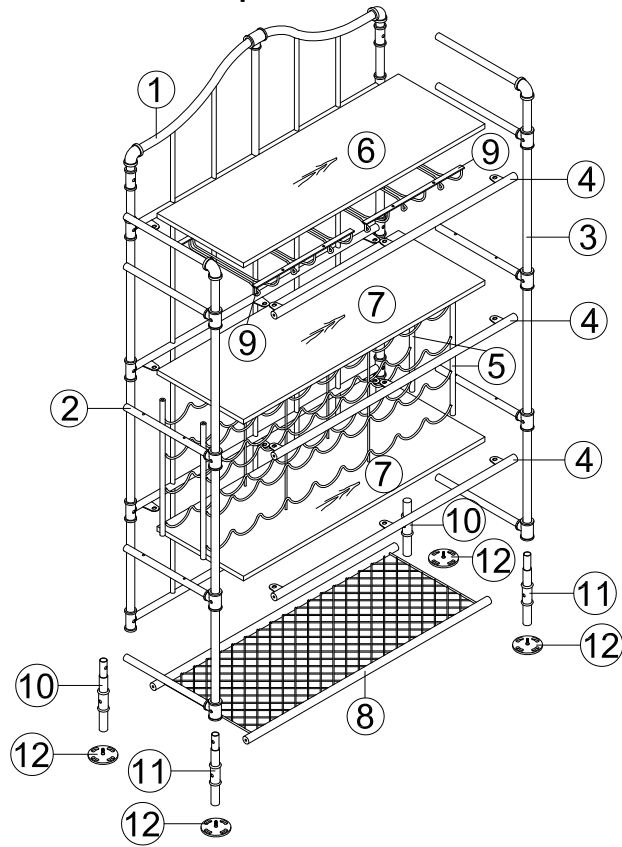

***** Do not fully tighten screws until fully assembled *****

COMPONENT PARTS		
DECERPTION	PART NAME	Q'TY(PCS)
①	Back Frame 	1pc
②	Left Frame 	1pc
③	Right Frame 	1pc
④	Front Tube 	3pcs
⑤	Metal Net 	2pcs
⑥	Top Board 	1pc
⑦	Middle Board 	2pcs
⑧	Bottom Metal Net 	1pc
⑨	Cup Holder 	2pcs

⑩	Back Tube		2pcs
⑪	Front Tube		2pcs
⑫	Foot		4pcs

HARDWARE REQUIRED:	
(A) 	Bolt 1/4"x1/2" - 30pcs
(B) 	Bolt 1/4"x1-3/8" - 8pcs
(C) 	Bolt 1/4"x1-3/4" - 20pcs
(D) 	Allen Wrench M4 - 1pc
(E) 	Gasket - 4pcs
(F) 	Screw M4x37 - 1pc
(G) 	Metal Plate - 2pcs
(H) 	Bracket - 1pc
(I) 	Girding - 1pc

How to Assemble:

STEP 1.

Exploded View

STEP 2.

How to Assemble:

STEP 3.

(A)  2pcs

STEP 4.