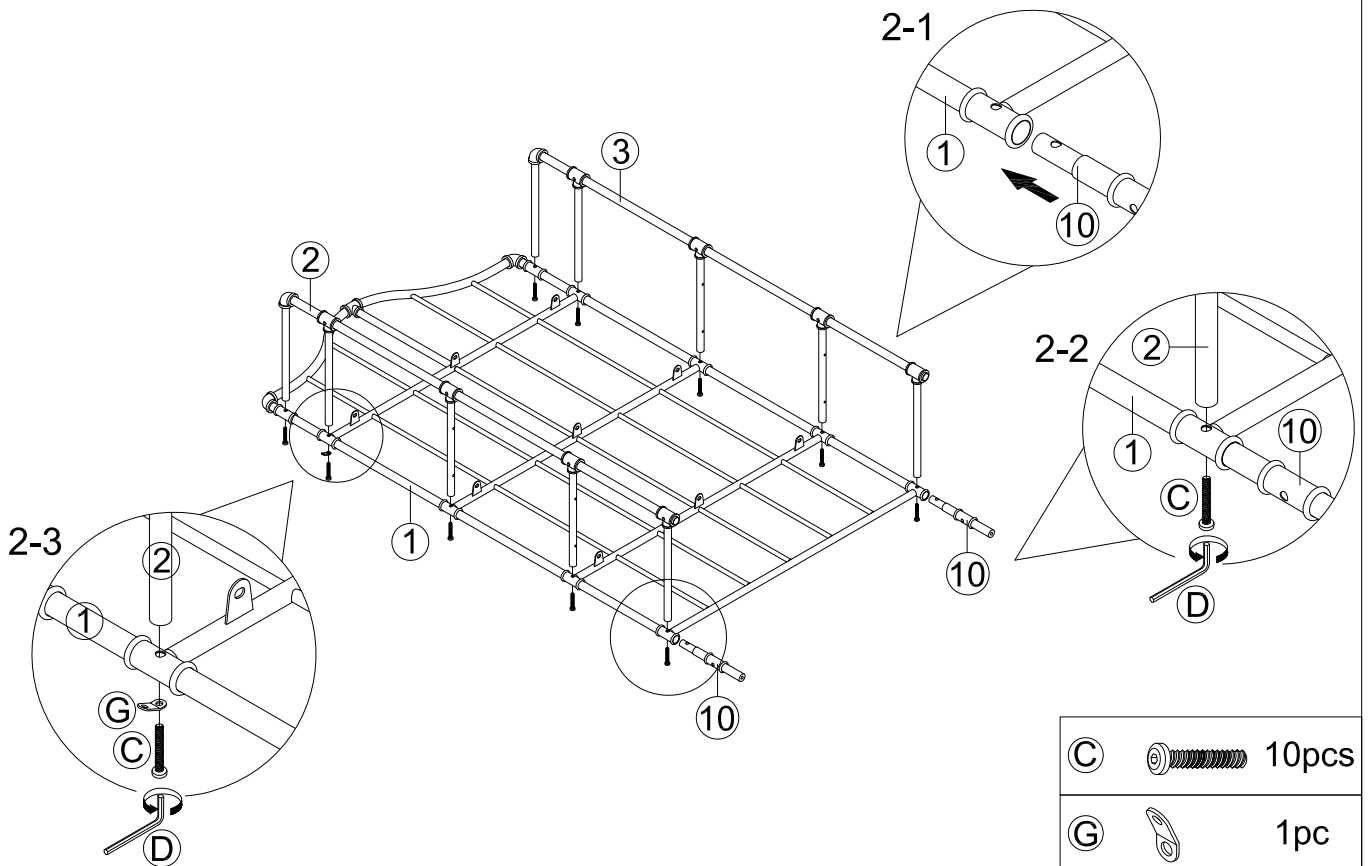

How to Assemble:

STEP 1.

Exploded View

STEP 2.