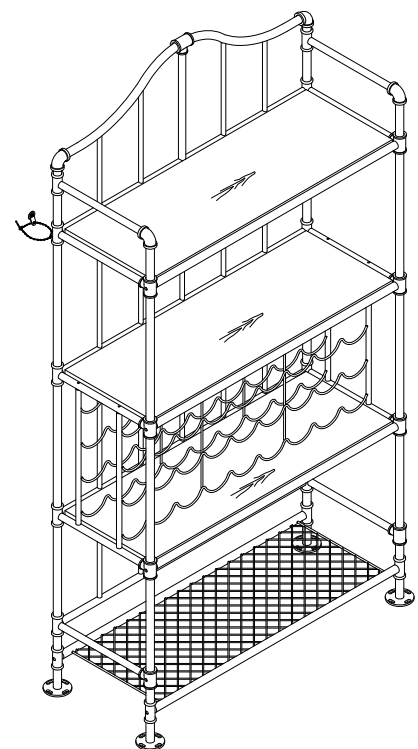

ASSEMBLY INSTRUCTION FOR ACME FURNITURE

MODEL# DN01060 Wine Shelf

Thank you for purchasing this quality product. Be sure to check all packing materials carefully for small parts which may have come loose inside the carton during shipment. Separate, identify, and count all parts and metal hardware. Compare with parts list to be sure all parts are present. If any part(s) are missing or damaged, please contact your local furniture dealer. For efficient and speedy service, please indicate the model number and code letter of the part(s) needed.

***** Do not fully tighten screws until fully assembled *****

COMPONENT PARTS		
DECERPTION	PART NAME	Q'TY(PCS)
①	Back Frame 	1pc
②	Left Frame 	1pc
③	Right Frame 	1pc
④	Front Tube 	3pcs
⑤	Metal Net 	2pcs
⑥	Top Board 	1pc
⑦	Middle Board 	2pcs
⑧	Bottom Metal Net 	1pc
⑨	Cup Holder 	2pcs

⑩	Back Tube		2pcs
⑪	Front Tube		2pcs
⑫	Foot		4pcs

HARDWARE REQUIRED:	
(A) 	Bolt 1/4"x1/2" - 30pcs
(B) 	Bolt 1/4"x1-3/8" - 8pcs
(C) 	Bolt 1/4"x1-3/4" - 20pcs
(D) 	Allen Wrench M4 - 1pc
(E) 	Gasket - 4pcs
(F) 	Screw M4x37 - 1pc
(G) 	Metal Plate - 2pcs
(H) 	Bracket - 1pc
(I) 	Girding - 1pc