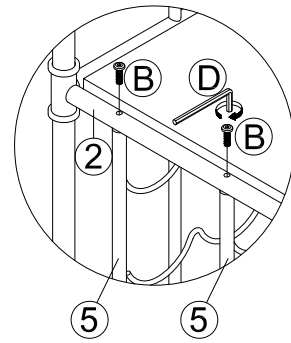

⑩	Back Tube		2pcs
⑪	Front Tube		2pcs
⑫	Foot		4pcs

HARDWARE REQUIRED:	
(A) 	Bolt 1/4"x1/2" - 30pcs
(B) 	Bolt 1/4"x1-3/8" - 8pcs
(C) 	Bolt 1/4"x1-3/4" - 20pcs
(D) 	Allen Wrench M4 - 1pc
(E) 	Gasket - 4pcs
(F) 	Screw M4x37 - 1pc
(G) 	Metal Plate - 2pcs
(H) 	Bracket - 1pc
(I) 	Girding - 1pc

How to Assemble:

STEP 1.

Exploded View

STEP 2.

How to Assemble:

STEP 3.

(A)  2pcs

STEP 4.

(E)  4pcs

How to Assemble:

STEP 5.

(C)  10pcs

STEP 6.

(A)  28pcs

How to Assemble:

STEP 7.