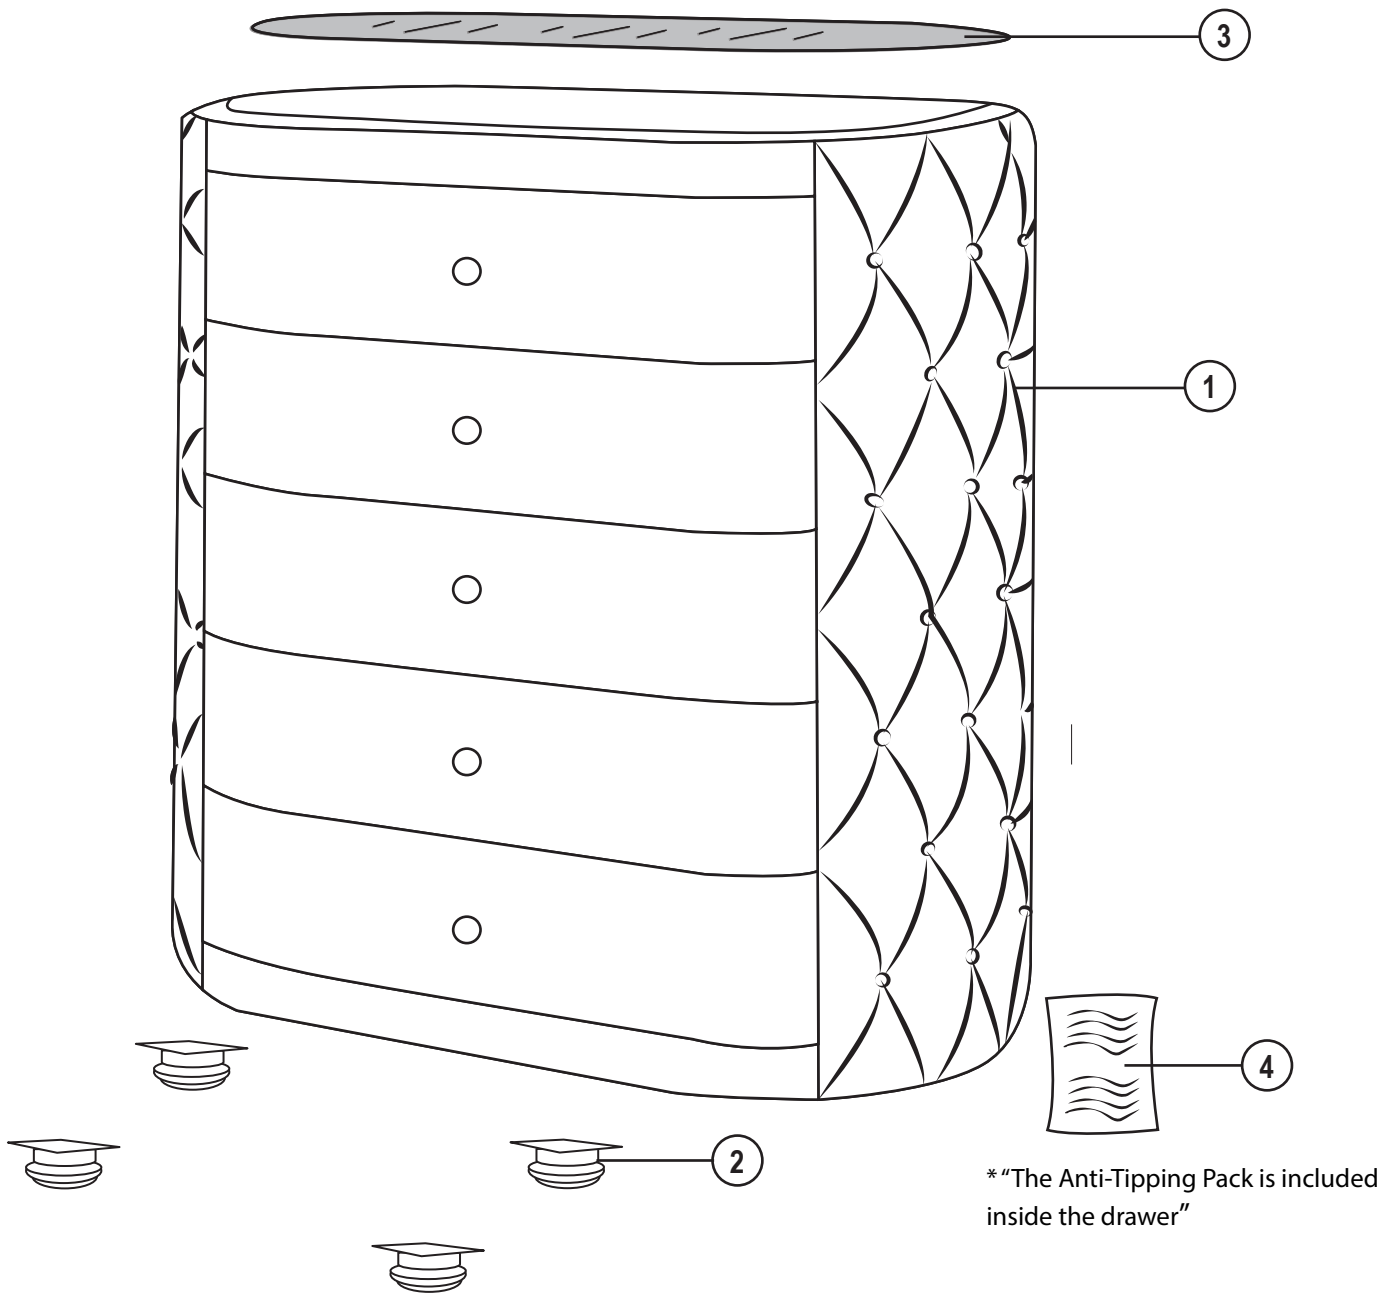

## MODEL #BD01066

Thank you for purchasing the quality product. Be sure to check all packing material carefully for small parts which may have come loose inside the carton during shipment. Separate, identify and count all parts and metal hardware. Compare with all parts list to be sure all parts are present. If any part (s) are missing or damaged, please contact your local furniture dealer. For efficient and speedy service, please indicate the model number and code letter of part (s) needed.

**\*\*\*Do not fully tighten bolts and screws until fully assembled\*\*\***

**PART LIST :**

BOX#	PART#	DESCRIPTION	QTY
1	1	Chest	1
	2	Leg	4
	3	Glass- Top	1
	4	Anti-Tipping Pack	1

**HARDWARE LIST :**

NO	DESCRIPTION	QTY
A	CSK Screw M4 x 20mm 	16