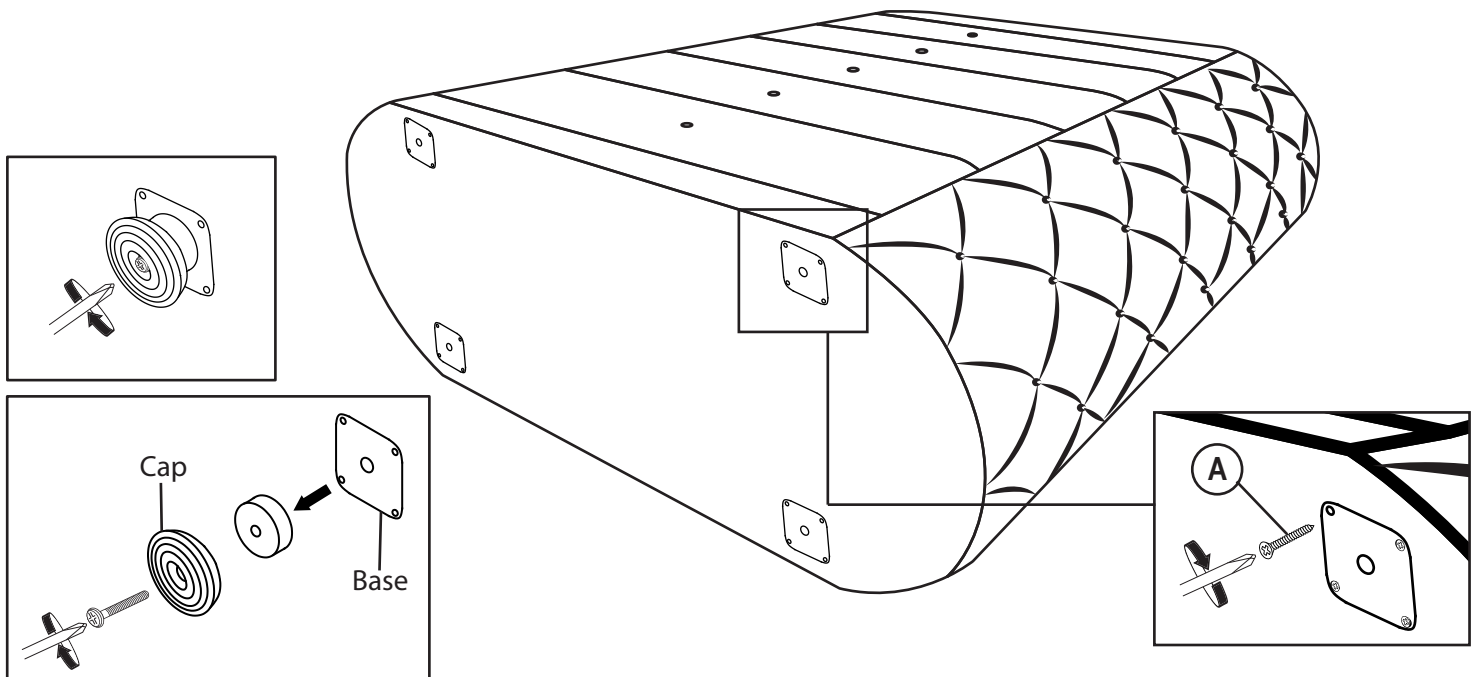

HOW TO ASSEMBLE :

STEP: 1

STEP: 2

STEP: 3