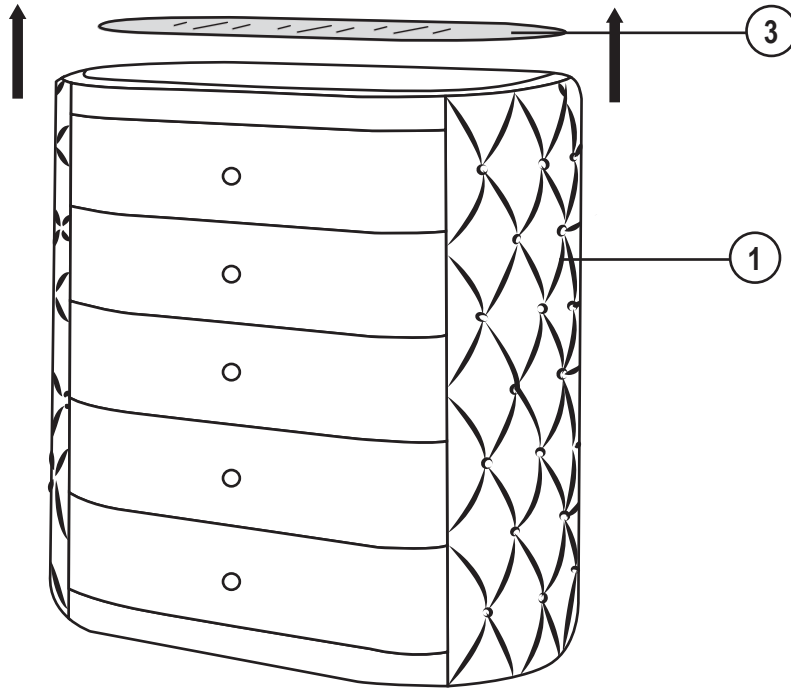

HOW TO ASSEMBLE :

STEP: 1