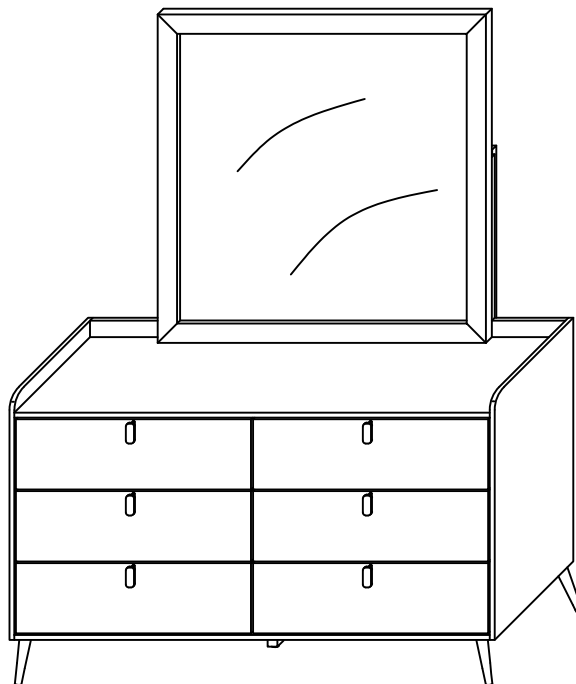

ASSEMBLY INSTRUCTION FOR ACME FURNITURE MODEL# BD01178

Thank you for purchasing this quality product. Be sure to check all packing material carefully for small parts which may have come loose inside the carton during shipment. Separate, identify and count all parts and hardware. Compare with the part list to be sure all parts are present. If any part(s) are missing or damaged, please contact your local furniture dealer. For efficient and speedy service, please indicate the model number and code letter of part(s) needed"

"DO NOT TIGHTEN SCREWS UNTIL COMPLETELY ASSEMBLED"

IMPORTANT:
PLEASE READ INSTRUCTION BEFORE STARTING THE ASSEMBLY

HARDWARE LIST				
ITEM	DESCRIPTION	DRAWING	SIZE	QTY
A	JCBC SCREW		M6 x 50MM	8 PCS
B	SPRING WASHER		M6 x 13MM	8 PCS
C	FLAT WASHER		M6 x 19MM	8 PCS
D	L - KEY		M4 x 65MM	1 PC
E	WOOD DOWEL		M8 x 25MM	4 PCS

PART LIST			
BOX OF MIRROR			
ITEM	DESCRIPTION	DRAWING	QTY
1	MIRROR		1 PC
2	MIRROR SUPPORT RAIL		2 PCS
4	MIRROR FRAME SLAT		2 PCS

BOX OF DRESSER			
ITEM	DESCRIPTION	DRAWING	QTY
3	DRESSER		1 PC

Attention

*** Some number parts listed on the instruction sheet may not be in parts bag as they may already be assembled. Carefully check parts and packing materials prior to ordering replacements.