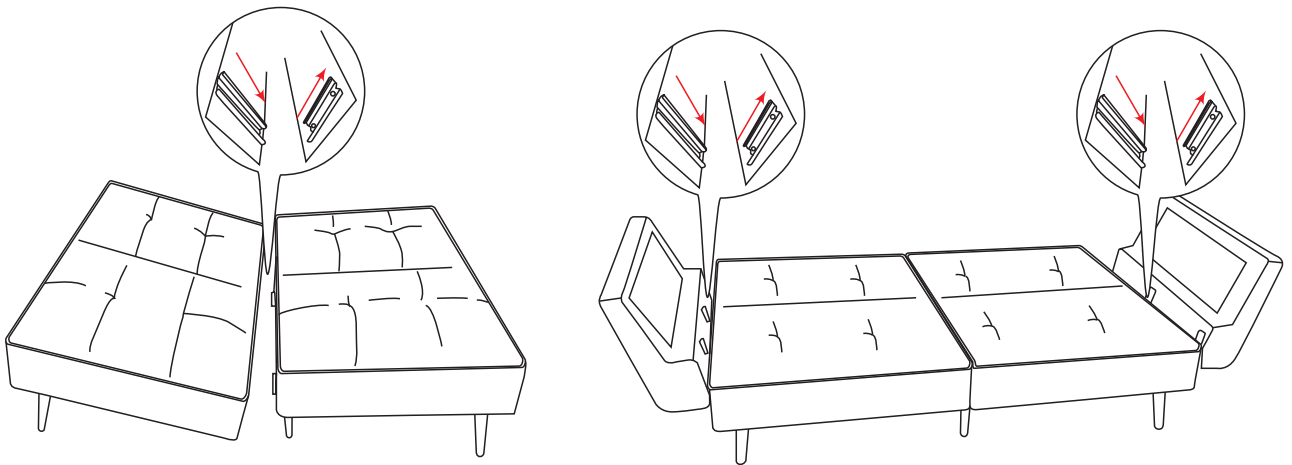

STEP 2

STEP 3