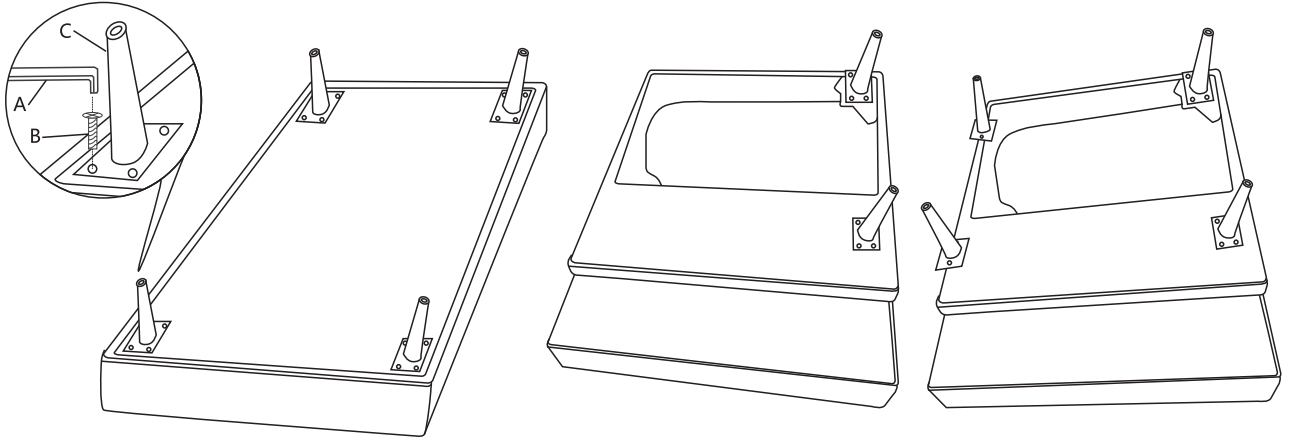

How to assemble & Steps:

STEP 1