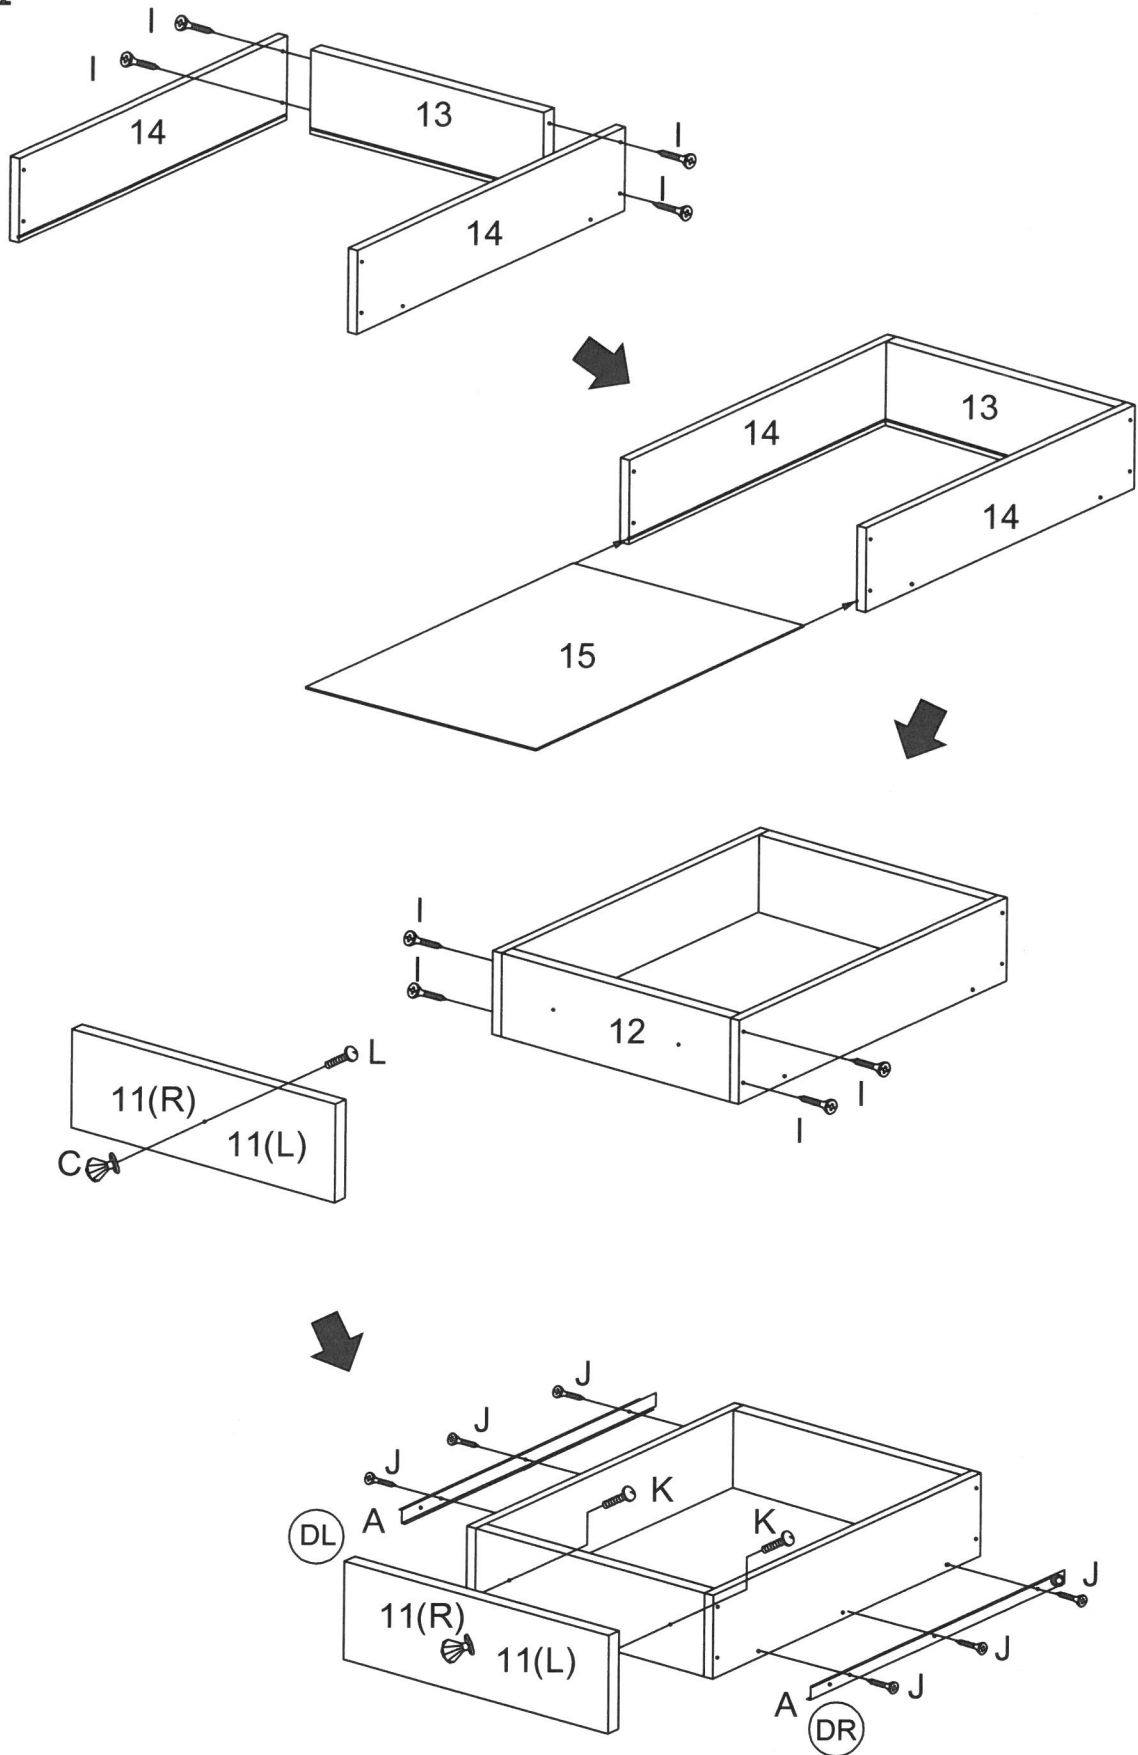

How to assemble:

STEP 1