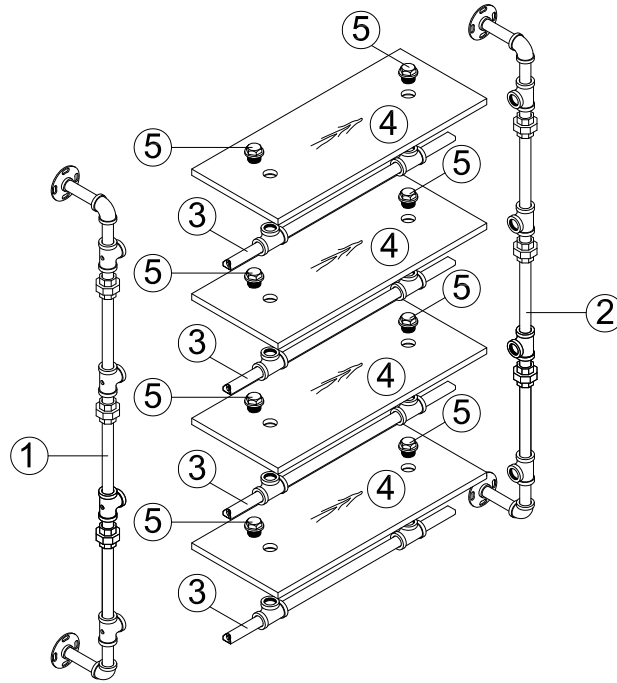

How to Assemble:

STEP 1.

Exploded View