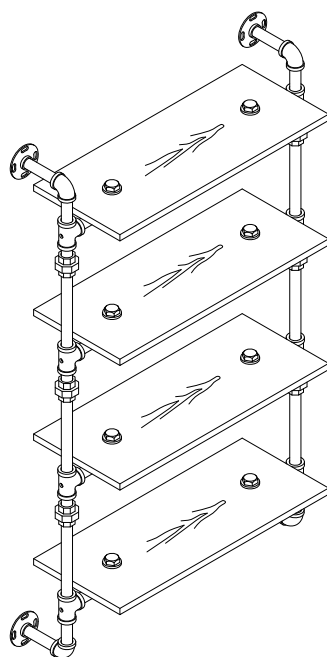

## MODEL# AC00737 Four layers Water pipe wall shelf

Thank you for purchasing this quality product. Be sure to check all packing materials carefully for small parts which may have come loose inside the carton during shipment. Separate, identify, and count all parts and metal hardware. Compare with parts list to be sure all parts are present. If any part(s) are missing or damaged, please contact your local furniture dealer. For efficient and speedy service, please indicate the model number and code letter of the part(s) needed.

**\*\*\* Do not fully tighten screws until fully assembled \*\*\***

COMPONENT PARTS		
DECERPTION	PART NAME	Q'TY(PCS)
①	Left tube 	1pc
②	Right tube 	1pc
③	Connection tube 	4pcs
④	Board 	4pcs
⑤	Bolt 	8pcs

## HARDWARE REQUIRED:

Ⓐ 	Bolt 1/4"x2" - 8pcs
Ⓑ 	Screw M5x25 - 8pcs
Ⓒ 	Plastic Bolt Ø5x25 - 8pcs
Ⓓ 	Washer Ø14xØ6x1.0 - 8pcs
Ⓔ 	Allen Wrench M4 - 1pc