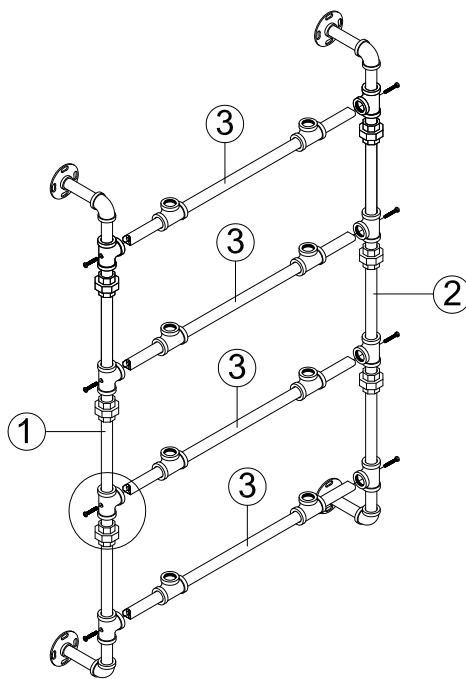

## MODEL# AC00737 Four layers Water pipe wall shelf

Thank you for purchasing this quality product. Be sure to check all packing materials carefully for small parts which may have come loose inside the carton during shipment. Separate, identify, and count all parts and metal hardware. Compare with parts list to be sure all parts are present. If any part(s) are missing or damaged, please contact your local furniture dealer. For efficient and speedy service, please indicate the model number and code letter of the part(s) needed.

**\*\*\* Do not fully tighten screws until fully assembled \*\*\***

COMPONENT PARTS		
DECERPTION	PART NAME	Q'TY(PCS)
①	Left tube 	1pc
②	Right tube 	1pc
③	Connection tube 	4pcs
④	Board 	4pcs
⑤	Bolt 	8pcs

## HARDWARE REQUIRED:

Ⓐ 	Bolt 1/4"x2" - 8pcs
Ⓑ 	Screw M5x25 - 8pcs
Ⓒ 	Plastic Bolt Ø5x25 - 8pcs
Ⓓ 	Washer Ø14xØ6x1.0 - 8pcs
Ⓔ 	Allen Wrench M4 - 1pc

## Exploded View

STEP 2.

(A)  8pcs