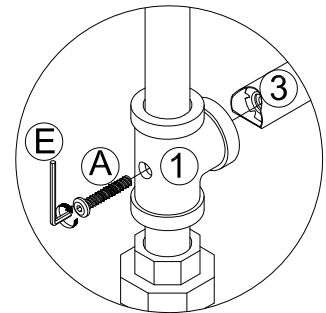

How to Assemble:

STEP 1.

Exploded View

STEP 2.

(A) 8pcs