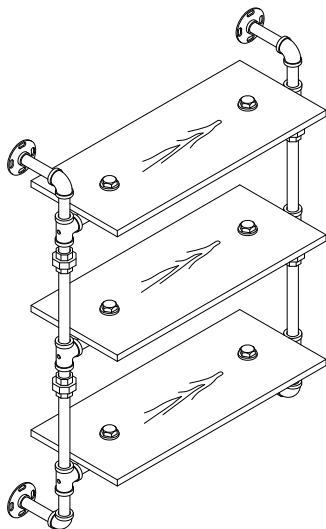

## MODEL# AC00736 three layers Water pipe wall shelf

Thank you for purchasing this quality product. Be sure to check all packing materials carefully for small parts which may have come loose inside the carton during shipment. Separate, identify, and count all parts and metal hardware. Compare with parts list to be sure all parts are present. If any part(s) are missing or damaged, please contact your local furniture dealer. For efficient and speedy service, please indicate the model number and code letter of the part(s) needed.

**\*\*\* Do not fully tighten screws until fully assembled \*\*\***

COMPONENT PARTS		
DECERPTION	PART NAME	Q'TY(PCS)
①	Left tube 	1pc
②	Right tube 	1pc
③	Connection tube 	3pcs
④	Board 	3pcs
⑤	Bolt 	6pcs

## HARDWARE REQUIRED:

Ⓐ 	Bolt 1/4"x2" - 6pcs
Ⓑ 	Screw M5x25 - 8pcs
Ⓒ 	Plastic Bolt Ø5x25 - 8pcs
Ⓓ 	Washer Ø14xØ6x1.0 - 8pcs
Ⓔ 	Allen Wrench M4 - 1pc