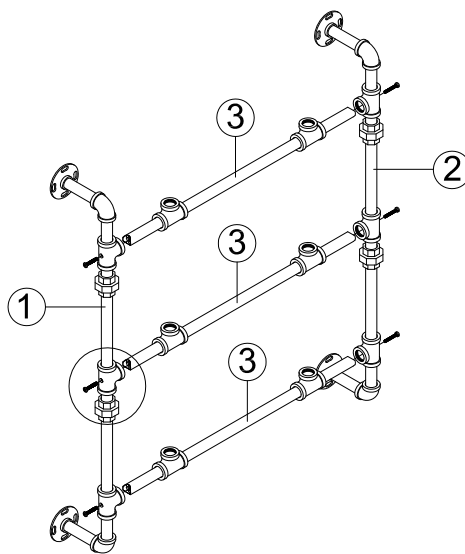

**\*\*\* Do not fully tighten screws until fully assembled \*\*\***

COMPONENT PARTS		
DECERPTION	PART NAME	Q'TY(PCS)
①	Left tube 	1pc
②	Right tube 	1pc
③	Connection tube 	3pcs
④	Board 	3pcs
⑤	Bolt 	6pcs

## HARDWARE REQUIRED:

Ⓐ 	Bolt 1/4"x2" - 6pcs
Ⓑ 	Screw M5x25 - 8pcs
Ⓒ 	Plastic Bolt Ø5x25 - 8pcs
Ⓓ 	Washer Ø14xØ6x1.0 - 8pcs
Ⓔ 	Allen Wrench M4 - 1pc

## Exploded View

STEP 2.

(A)  6pcs