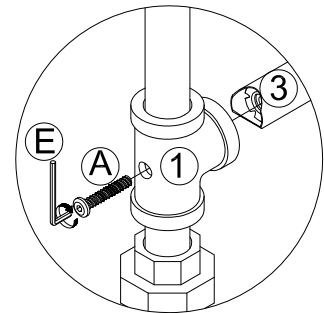

How to Assemble:

STEP 1.

Exploded View

STEP 2.

(A) 6pcs