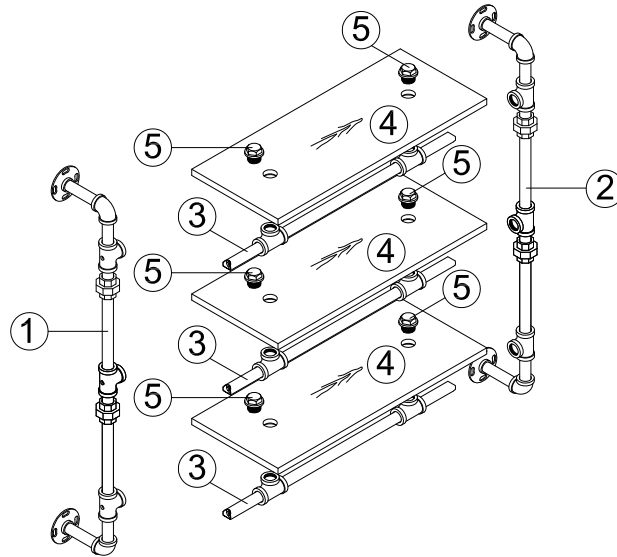

How to Assemble:

STEP 1.

Exploded View