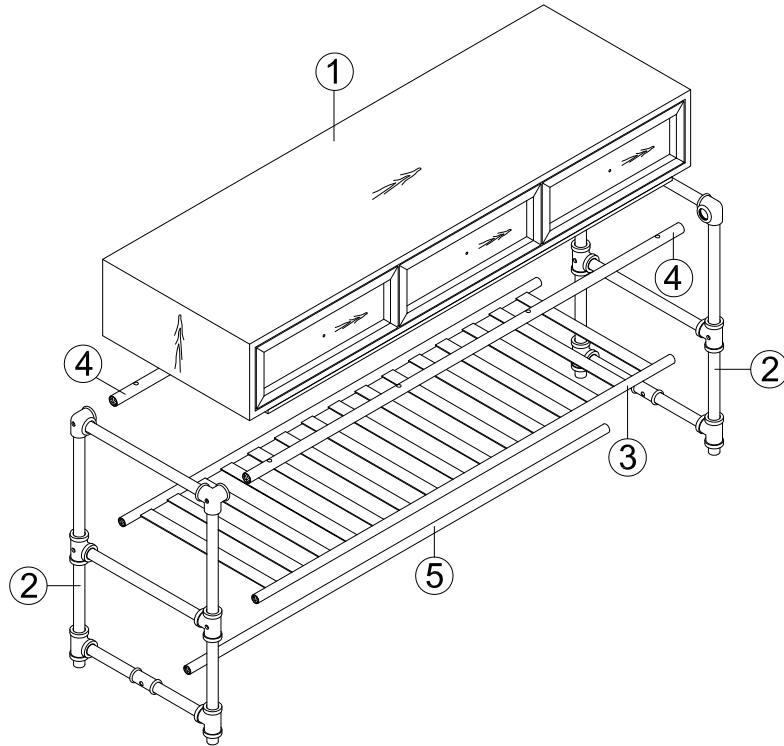

How to Assemble:

STEP 1.

Exploded View