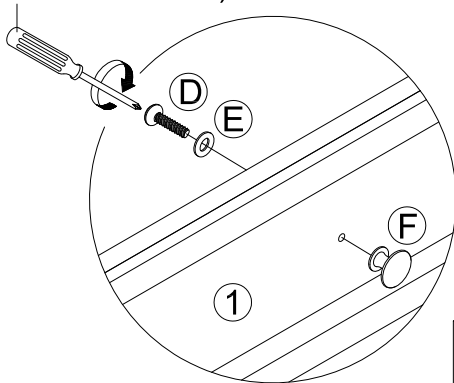

STEP 4.

SCREWDRIVER
(NOT PROVIDED)