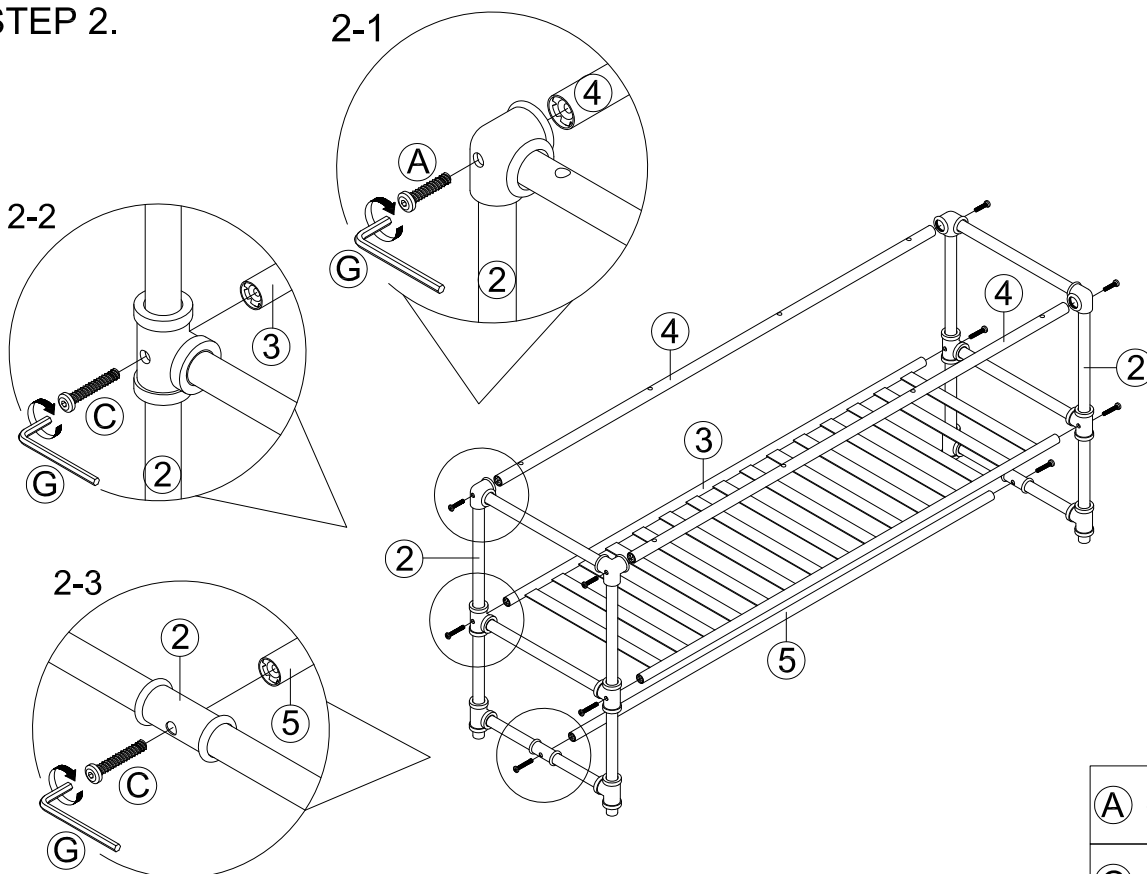

***** Do not fully tighten screws until fully assembled *****

COMPONENT PARTS		
DECERPTION	PART NAME	Q'TY(PCS)
①	Box 	1pc
②	Side frame 	2pcs
③	Bottom Frame 	1pc
④	Up tube 	2pcs
⑤	Lower tube 	1pc

HARDWARE REQUIRED:

(A) 	Bolt 1/4"x1-1/8" - 4pcs
(B) 	Bolt 1/4"x1-3/8" - 8pcs
(C) 	Bolt 1/4"x2-1/8" - 6pcs
(D) 	Bolt 1/8"x1" - 3pcs
(E) 	Washer - 3pcs
(F) 	Handle - 3pcs
(G) 	Allen Wrench M4 - 1pc

Attention:

***Mattresses not included.

STEP 1.

Exploded View

STEP 2.

A		4pcs
C		6pcs

How to Assemble:

STEP 3.

B  8pcs

STEP 4.