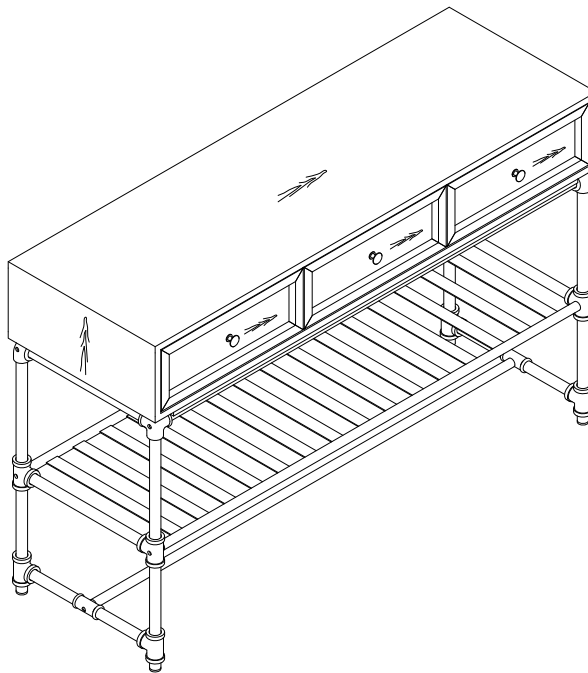

HARDWARE REQUIRED:

(A)	Bolt 1/4"x1-1/8" - 4pcs
(B)	Bolt 1/4"x1-3/8" - 8pcs
(C)	Bolt 1/4"x2-1/8" - 6pcs
(D)	Bolt 1/8"x1" - 3pcs
(E)	Washer - 3pcs
(F)	Handle - 3pcs
(G)	Allen Wrench M4 - 1pc

Attention:

***Mattresses not included.

***Some number parts listed on the instruction sheet may not be in parts bag as they may already be assembled. Carefully check parts and packing materials prior to ordering replacements.