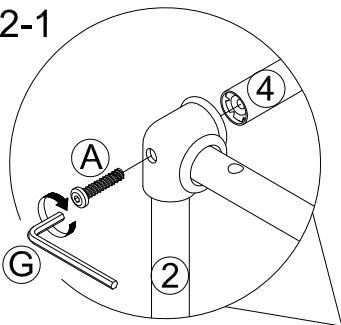

***** Do not fully tighten screws until fully assembled *****

COMPONENT PARTS		
DECERPTION	PART NAME	Q'TY(PCS)
①	Box 	1pc
②	Side frame 	2pcs
③	Bottom Frame 	1pc
④	Up tube 	2pcs

HARDWARE REQUIRED:

(A) 	Bolt 1/4"x1-1/8" - 4pcs
(B) 	Bolt 1/4"x1-3/8" - 8pcs
(C) 	Bolt 1/4"x2-1/8" - 4pcs
(D) 	Bolt 1/8"x1" - 4pcs
(E) 	Washer - 4pcs
(F) 	Handle - 4pcs
(G) 	Allen Wrench M4 - 1pc

How to Assemble:

STEP 1.

Exploded View

STEP 2.

2-1

2-2

(A)  4pcs

(C)  4pcs