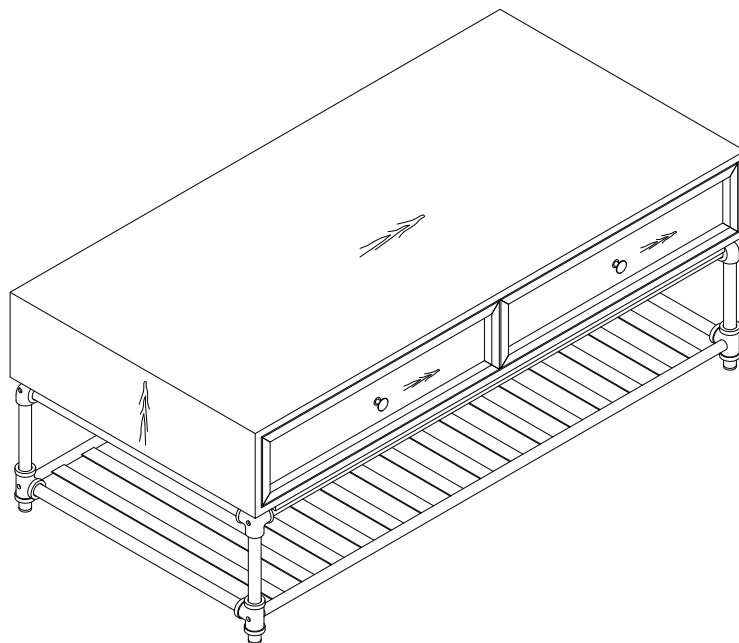

ASSEMBLY INSTRUCTION FOR ACME FURNITURE

MODEL# LV00748 Coffee table

Thank you for purchasing this quality product. Be sure to check all packing materials carefully for small parts which may have come loose inside the carton during shipment. Separate, identify, and count all parts and metal hardware. Compare with parts list to be sure all parts are present. If any part(s) are missing or damaged, please contact your local furniture dealer. For efficient and speedy service, please indicate the model number and code letter of the part(s) needed.

***** Do not fully tighten screws until fully assembled *****

COMPONENT PARTS		
DECERPTION	PART NAME	Q'TY(PCS)
①	Box 	1pc
②	Side frame 	2pcs
③	Bottom Frame 	1pc
④	Up tube 	2pcs

HARDWARE REQUIRED:

(A) 	Bolt 1/4"x1-1/8" - 4pcs
(B) 	Bolt 1/4"x1-3/8" - 8pcs
(C) 	Bolt 1/4"x2-1/8" - 4pcs
(D) 	Bolt 1/8"x1" - 4pcs
(E) 	Washer - 4pcs
(F) 	Handle - 4pcs
(G) 	Allen Wrench M4 - 1pc