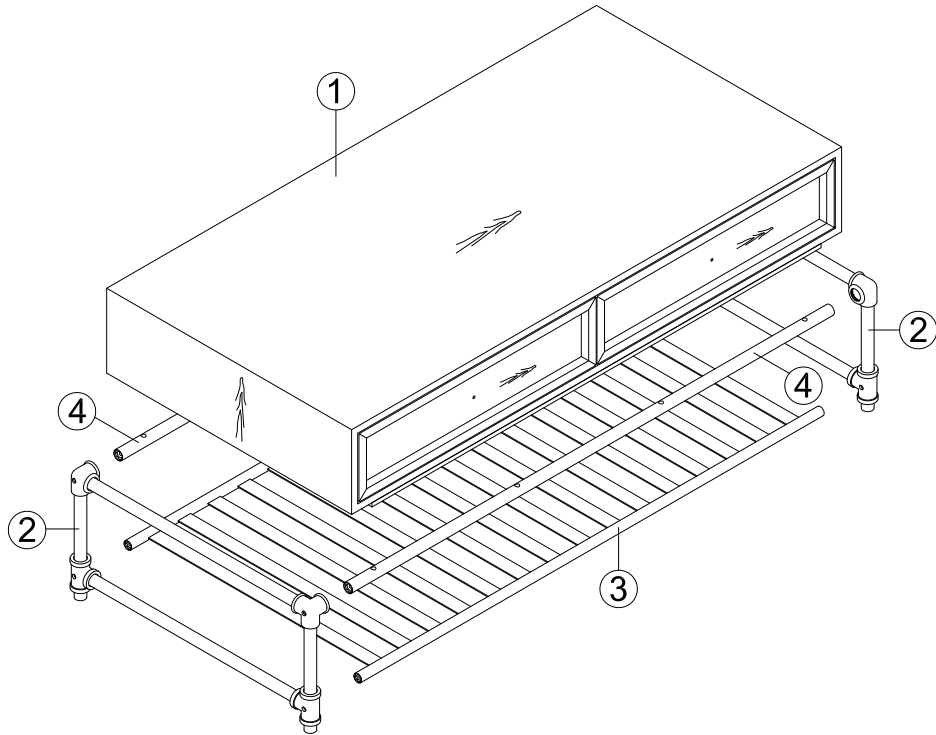

***** Do not fully tighten screws until fully assembled *****

COMPONENT PARTS		
DECERPTION	PART NAME	Q'TY(PCS)
①	Box 	1pc
②	Side frame 	2pcs
③	Bottom Frame 	1pc
④	Up tube 	2pcs

HARDWARE REQUIRED:

(A) 	Bolt 1/4"x1-1/8" - 4pcs
(B) 	Bolt 1/4"x1-3/8" - 8pcs
(C) 	Bolt 1/4"x2-1/8" - 4pcs
(D) 	Bolt 1/8"x1" - 4pcs
(E) 	Washer - 4pcs
(F) 	Handle - 4pcs
(G) 	Allen Wrench M4 - 1pc

How to Assemble:

STEP 1.

Exploded View

STEP 2.

2-1

2-2

(A)  4pcs

(C)  4pcs