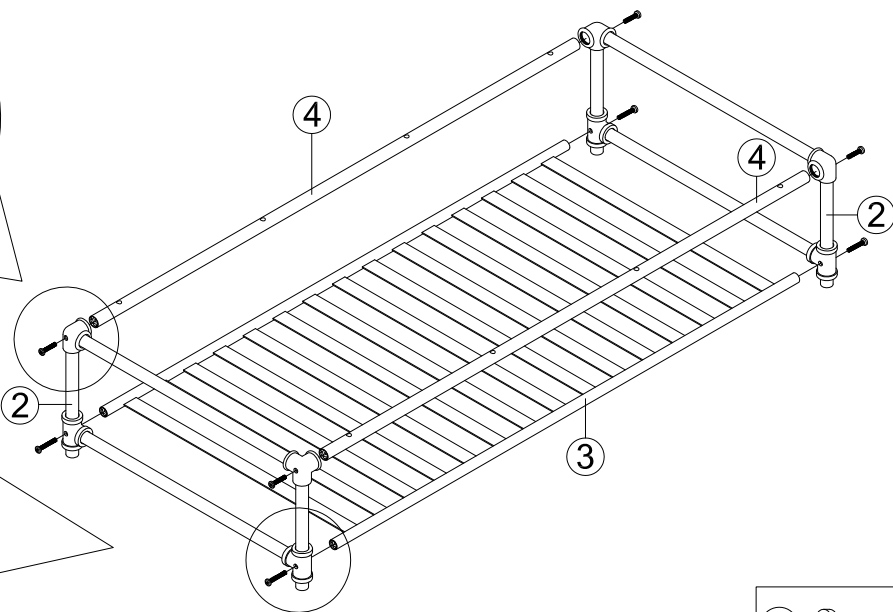

***** Do not fully tighten screws until fully assembled *****

COMPONENT PARTS		
DECERPTION	PART NAME	Q'TY(PCS)
①	Box 	1pc
②	Side frame 	2pcs
③	Bottom Frame 	1pc
④	Up tube 	2pcs

HARDWARE REQUIRED:

(A) 	Bolt 1/4"x1-1/8" - 4pcs
(B) 	Bolt 1/4"x1-3/8" - 8pcs
(C) 	Bolt 1/4"x2-1/8" - 4pcs
(D) 	Bolt 1/8"x1" - 4pcs
(E) 	Washer - 4pcs
(F) 	Handle - 4pcs
(G) 	Allen Wrench M4 - 1pc

How to Assemble:

STEP 1.

Exploded View

STEP 2.

2-1

2-2

(A)  4pcs

(C)  4pcs