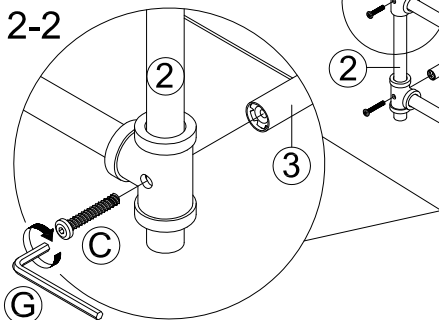

***** Do not fully tighten screws until fully assembled *****

COMPONENT PARTS		
DECERPTION	PART NAME	Q'TY(PCS)
①	Box 	1pc
②	Side frame 	2pcs
③	Bottom Frame 	1pc
④	Up tube 	2pcs

HARDWARE REQUIRED:

(A) 	Bolt 1/4"x1-1/8" - 4pcs
(B) 	Bolt 1/4"x1-3/8" - 8pcs
(C) 	Bolt 1/4"x2-1/8" - 4pcs
(D) 	Bolt 1/8"x1" - 4pcs
(E) 	Washer - 4pcs
(F) 	Handle - 4pcs
(G) 	Allen Wrench M4 - 1pc

How to Assemble:

STEP 1.

Exploded View

STEP 2.

2-1

2-2

(A)  4pcs

(C)  4pcs