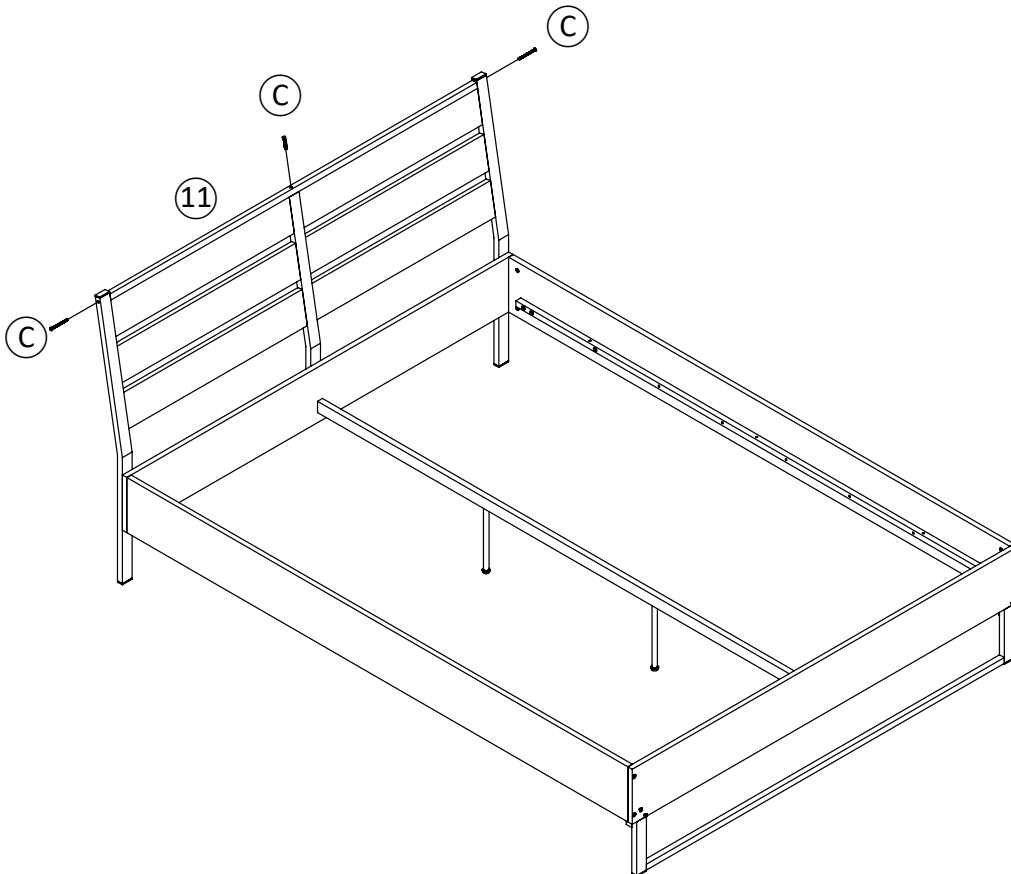

** Do not fully tighten screws until fully assembled **

COMPONENT PARTS			
DESCRIPTION	PART NAME	QTY(PCS)	BOX
①	SIDE PANEL-RIGHT 	1	24248EK-HF 24251Q-HF
②	SIDE PANEL-LEFT 	1	24248EK-HF 24251Q-HF
③	HEADBOARD 	1	24248EK-HF 24251Q-HF
④	FOOTBOARD 	1	24248EK-HF 24251Q-HF
⑤	UPPER HEADBOARD 	6	24247EK-FRM 24250Q-FRM
⑥	IRON FRAME OF BED END 	1	24248EK-HF 24251Q-HF
⑦	IRON TUBE OF BED HEAD-RIGHT 	1	24248EK-HF 24251Q-HF
⑧	IRON TUBE OF BED HEAD-LEFT 	1	24248EK-HF 24251Q-HF
⑨	IRON TUBE OF BED HEAD-MIDDLE 	1	24248EK-HF 24251Q-HF
⑩	IRON TUBE OF BED SIDE 	2	24248EK-HF 24251Q-HF
⑪	IRON TUBE FOR UPPER HEADBOARD 	1	24248EK-HF 24251Q-HF
⑫	SUPPORTIVE TUBE FOR BEDSTEAD 	1	24248EK-HF 24251Q-HF
⑬	BEDSTEAD 	3	24247EK-FRM 24250Q-FRM
⑭	STRENGTHENED PIPE FOR BEDSTEAD TUBE 	2	24248EK-HF 24251Q-HF

6

7

8

9

10

11