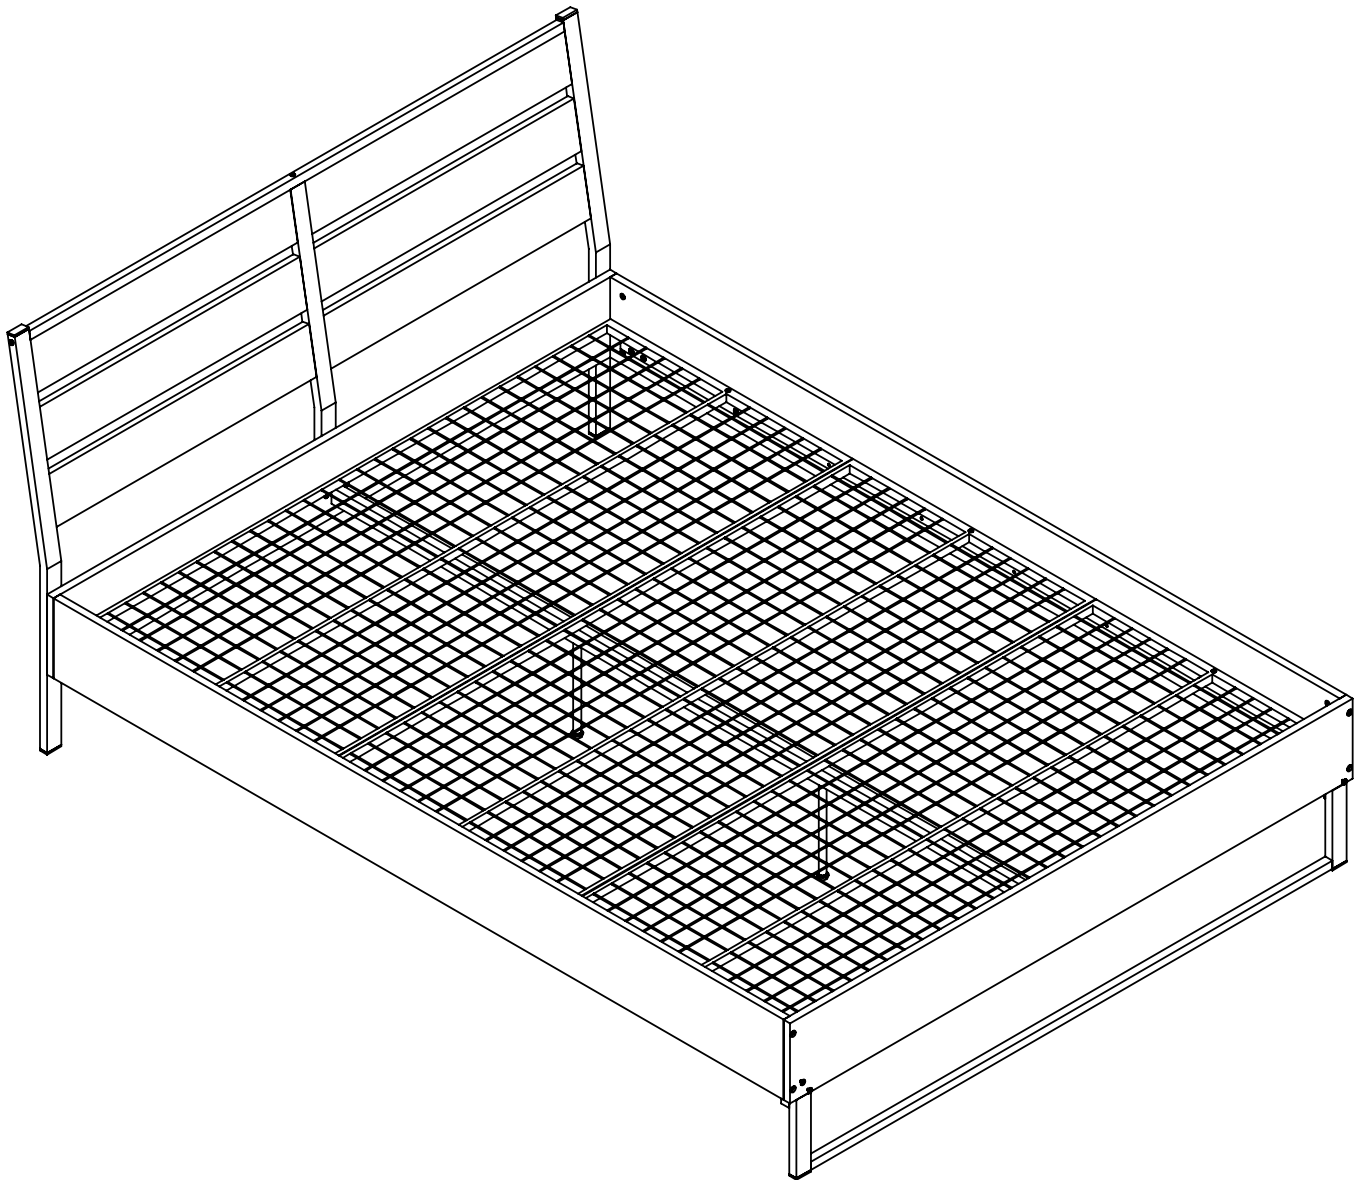

ASSEMBLY INSTRUCTION FOR ACME FURNITURE

MODEL#24250 24251 24247 24248

Thank you for purchasing the quality product. Be sure to check all packing material carefully for small parts which may have come loose inside the carton during shipment. Separate, identify and count all parts and metal hardware. Compare with all parts list to be sure all parts are present. If any part(s) are missing or damaged, please contact your local furniture dealer. For efficient and speedy service, please indicate the model number and code letter of part(s) needed.

** Do not fully tighten screws until fully assembled **

COMPONENT PARTS			
DESCRIPTION	PART NAME	QTY(PCS)	BOX
①	SIDE PANEL-RIGHT 	1	24248EK-HF 24251Q-HF
②	SIDE PANEL-LEFT 	1	24248EK-HF 24251Q-HF
③	HEADBOARD 	1	24248EK-HF 24251Q-HF
④	FOOTBOARD 	1	24248EK-HF 24251Q-HF
⑤	UPPER HEADBOARD 	6	24247EK-FRM 24250Q-FRM
⑥	IRON FRAME OF BED END 	1	24248EK-HF 24251Q-HF
⑦	IRON TUBE OF BED HEAD-RIGHT 	1	24248EK-HF 24251Q-HF
⑧	IRON TUBE OF BED HEAD-LEFT 	1	24248EK-HF 24251Q-HF
⑨	IRON TUBE OF BED HEAD-MIDDLE 	1	24248EK-HF 24251Q-HF
⑩	IRON TUBE OF BED SIDE 	2	24248EK-HF 24251Q-HF
⑪	IRON TUBE FOR UPPER HEADBOARD 	1	24248EK-HF 24251Q-HF
⑫	SUPPORTIVE TUBE FOR BEDSTEAD 	1	24248EK-HF 24251Q-HF
⑬	BEDSTEAD 	3	24247EK-FRM 24250Q-FRM
⑭	STRENGTHENED PIPE FOR BEDSTEAD TUBE 	2	24248EK-HF 24251Q-HF