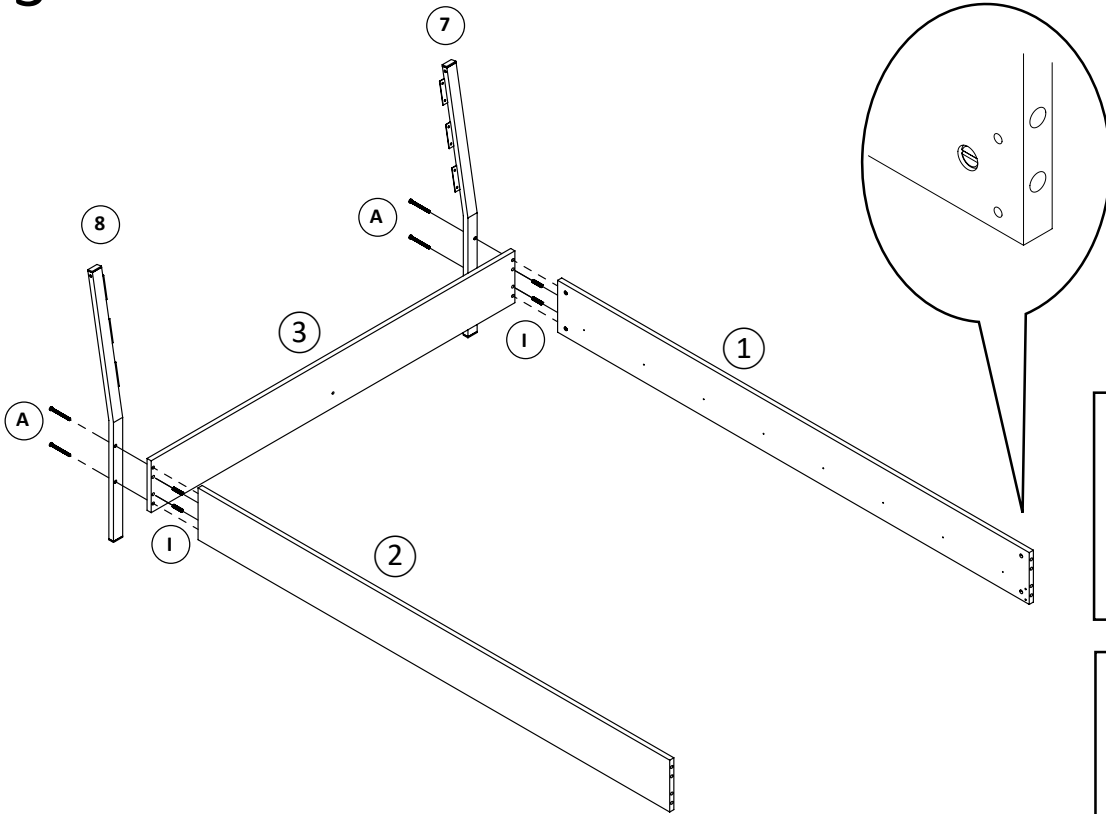

** Do not fully tighten screws until fully assembled **

COMPONENT PARTS			
DESCRIPTION	PART NAME	QTY(PCS)	BOX
①	SIDE PANEL-RIGHT 	1	24248EK-HF 24251Q-HF
②	SIDE PANEL-LEFT 	1	24248EK-HF 24251Q-HF
③	HEADBOARD 	1	24248EK-HF 24251Q-HF
④	FOOTBOARD 	1	24248EK-HF 24251Q-HF
⑤	UPPER HEADBOARD 	6	24247EK-FRM 24250Q-FRM
⑥	IRON FRAME OF BED END 	1	24248EK-HF 24251Q-HF
⑦	IRON TUBE OF BED HEAD-RIGHT 	1	24248EK-HF 24251Q-HF
⑧	IRON TUBE OF BED HEAD-LEFT 	1	24248EK-HF 24251Q-HF
⑨	IRON TUBE OF BED HEAD-MIDDLE 	1	24248EK-HF 24251Q-HF
⑩	IRON TUBE OF BED SIDE 	2	24248EK-HF 24251Q-HF
⑪	IRON TUBE FOR UPPER HEADBOARD 	1	24248EK-HF 24251Q-HF
⑫	SUPPORTIVE TUBE FOR BEDSTEAD 	1	24248EK-HF 24251Q-HF
⑬	BEDSTEAD 	3	24247EK-FRM 24250Q-FRM
⑭	STRENGTHENED PIPE FOR BEDSTEAD TUBE 	2	24248EK-HF 24251Q-HF

Attention

***Some number parts listed on the instruction sheet may not be in parts bag as they may already be assembled. Carefully check parts and packing materials prior to ordering replacements.

1

2

3

4

5