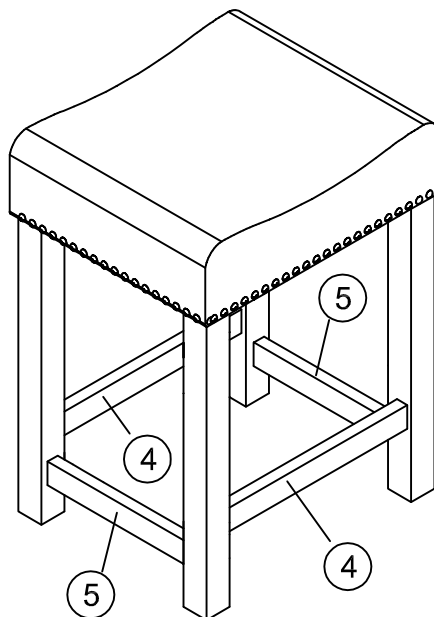

*** Do not fully tighten screws until fully assembled ***

COMPONENT PARTS		
DESCRIPTION	PART NAME	Q'TY(PCS)
①	TOP 	1
②	SIDE FRAME 	2

HARDWARE REQUIRED:

- (A)

BOLT Ø5/16*2" - 8PCS
- (B)

ALLEN KEY 5MM - 1PC

Attention:

How to Assemble:

STEP 1:

STEP 2:

ASSEMBLY COMPLETED!

ASSEMBLY INSTRUCTION FOR ACME FURNITURE

MODEL# DN00088/DN00089 Stool

Thank you for purchasing this quality product. Be sure to check all packing material carefully for small parts which may have come loose inside the carton during shipment. Separate, identify and count all parts and metal hardware. Compare with parts list to be sure all parts are present. If any part(s) are missing or damaged, please contact your local furniture dealer. For efficient and speedy service, please indicate the model number and code letter of part(s) needed.

*** Do not fully tighten screws until fully assembled ***

COMPONENT PARTS		
DESCRIPTION	PART NAME	Q'TY(PCS)
①	SEAT 	3
②	LEG 1 	6
③	LEG 2 	6
④	LARGE SIDE RAIL 	6
⑤	SMALL SIDE RAIL 	6

HARDWARE REQUIRED:

- Ⓐ  BOLT Ø5/16*2" - 24PCS
- Ⓑ  SCREW # 8 *1-1/2" - 24 PCS
- Ⓒ  ALLEN KEY 5MM - 1PC

How to Assemble:

STEP 1:

STEP 2:

STEP 3:

ASSEMBLY COMPLETED!