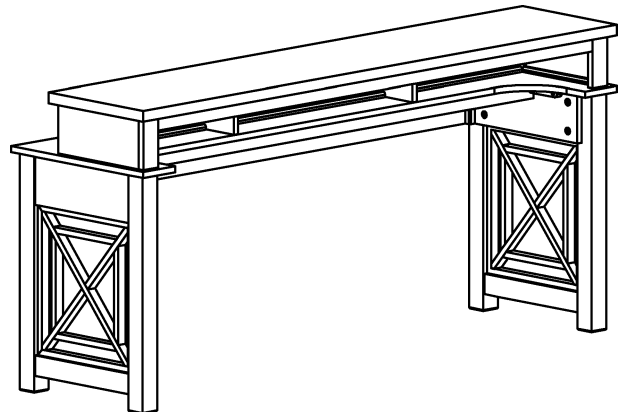

ASSEMBLY INSTRUCTION FOR ACME FURNITURE

MODEL# DN00088

Thank you for purchasing this quality product. Be sure to check all packing material carefully for small parts which may have come loose inside the carton during shipment. Separate, identify and count all parts and metal hardware. Compare with parts list to be sure all parts are present. If any part(s) are missing or damaged, please contact your local furniture dealer. For efficient and speedy service, please indicate the model number and code letter of part(s) needed.

*** Do not fully tighten screws until fully assembled ***

COMPONENT PARTS		
DESCRIPTION	PART NAME	Q'TY(PCS)
①	TOP 	1
②	SIDE FRAME 	2

HARDWARE REQUIRED:

- (A)

BOLT Ø5/16*2" - 8PCS
- (B)

ALLEN KEY 5MM - 1PC

Attention:

*** Do not fully tighten screws until fully assembled ***

COMPONENT PARTS		
DESCRIPTION	PART NAME	Q'TY(PCS)
①	SEAT 	3
②	LEG 1 	6
③	LEG 2 	6
④	LARGE SIDE RAIL 	6
⑤	SMALL SIDE RAIL 	6

HARDWARE REQUIRED:

- Ⓐ  BOLT Ø5/16*2" - 24PCS
- Ⓑ  SCREW # 8 *1-1/2" - 24 PCS
- Ⓒ  ALLEN KEY 5MM - 1PC