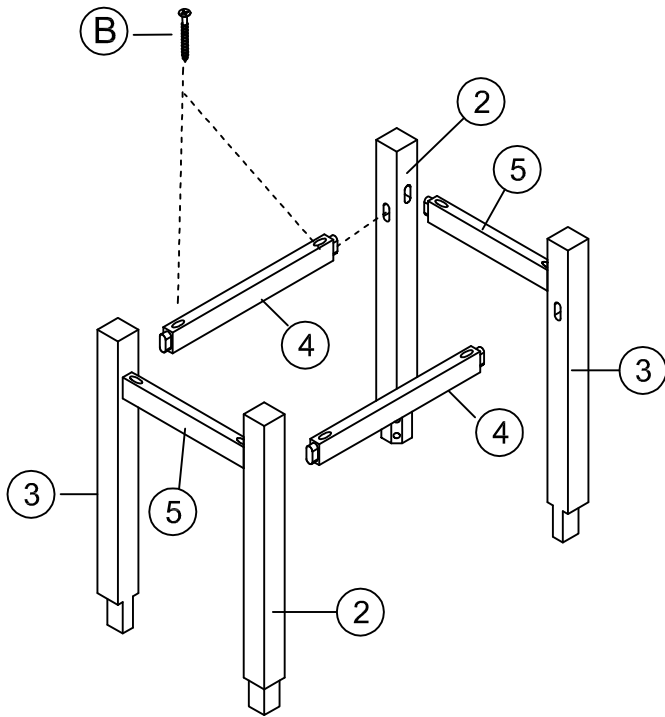

How to Assemble:

STEP 1: