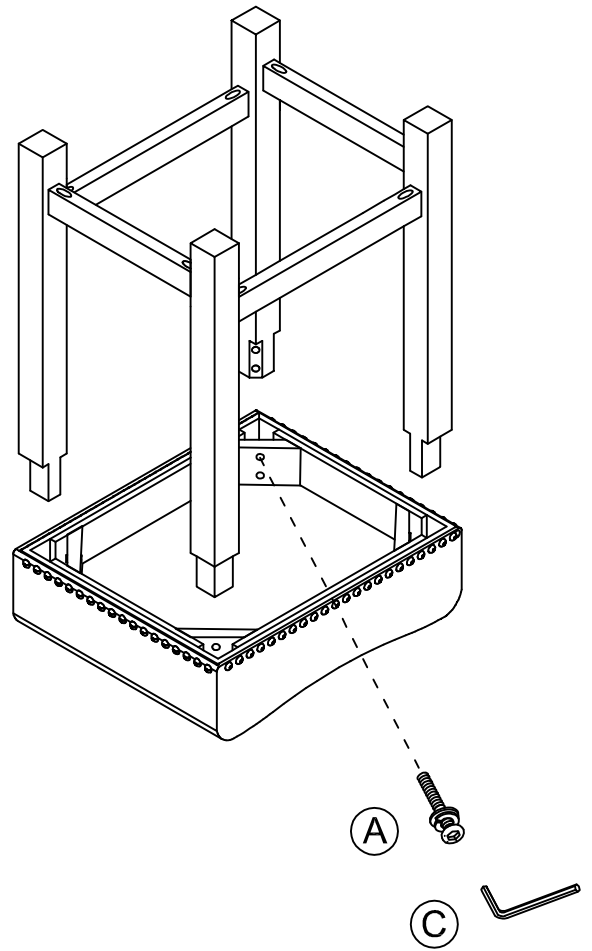

How to Assemble:

STEP 1:

STEP 2:

STEP 3:

ASSEMBLY COMPLETED!