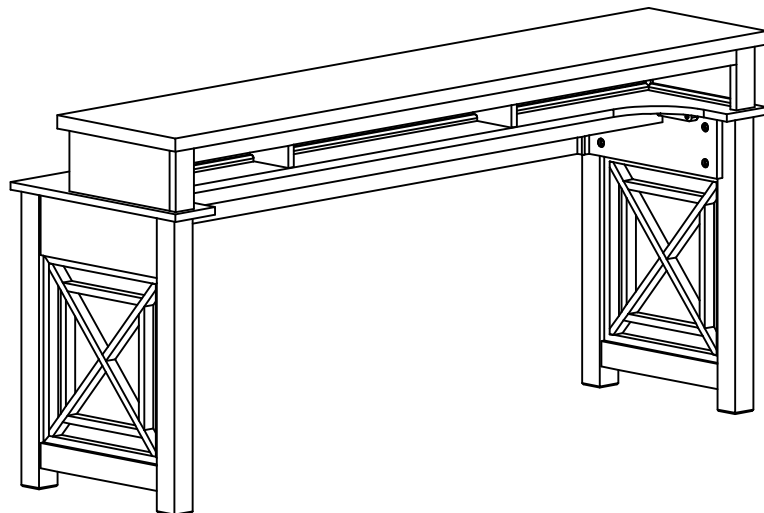

How to Assemble:

STEP 1:

STEP 2:

ASSEMBLY COMPLETED!