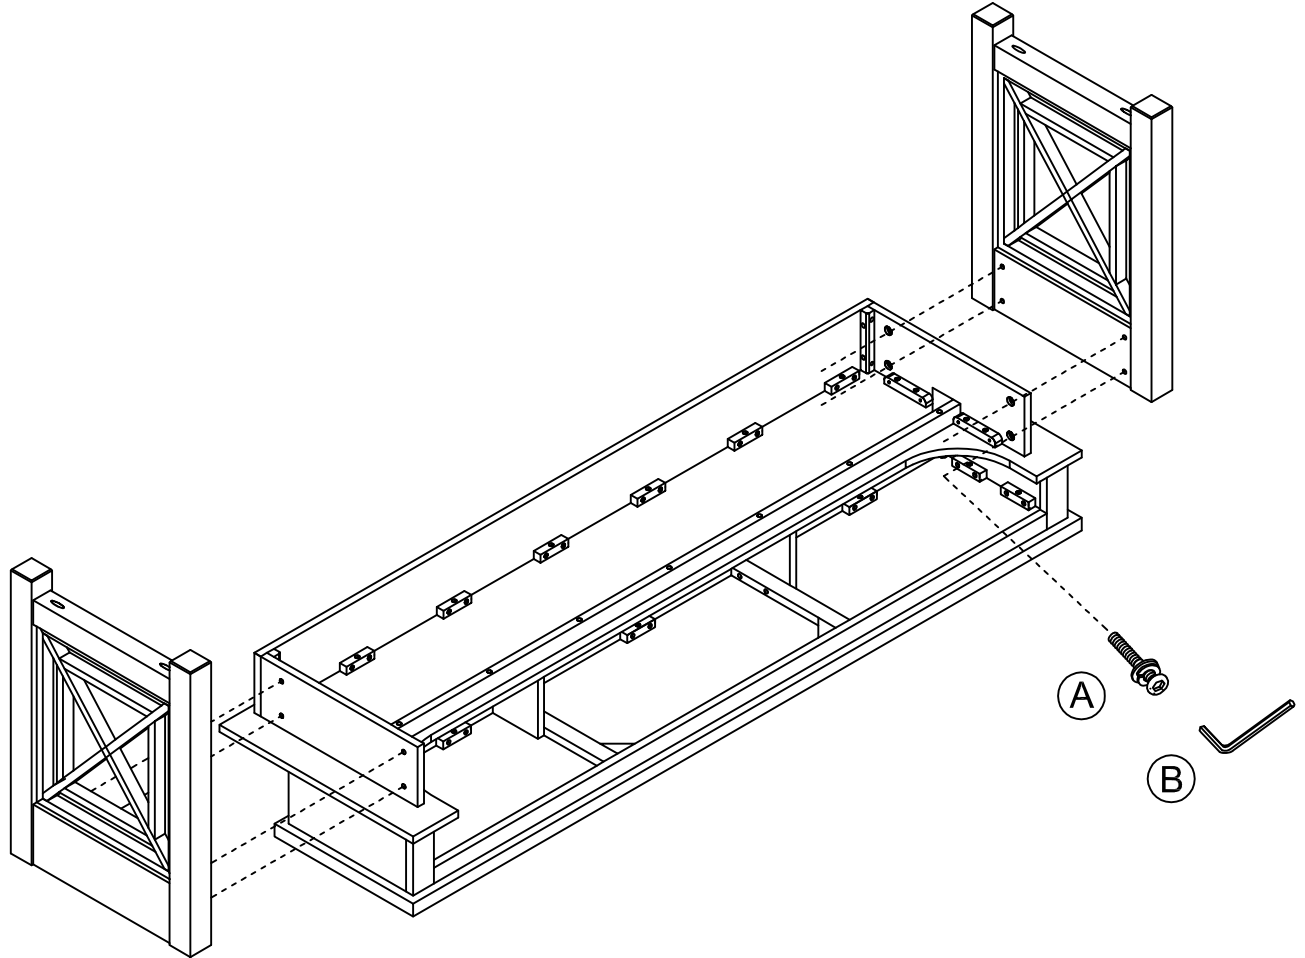

How to Assemble:

STEP 1: