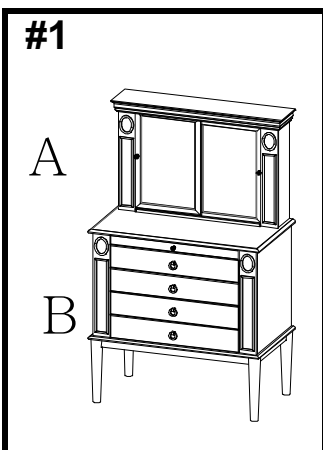

ASSEMBLY INSTRUCTION

ITEM NO# 97220/ 97221

Thank you for purchasing this quality product. Be sure to check all packing material carefully for small parts which may have come loose inside the carton during shipment. Separate, identify, and count all parts and metal hardware. Compare with parts list to be sure all parts are present.

PARTS

- (A) Dresser Hutch /
- (B) Dresser Base (1 piece)
- (C) Long Screw/ Washer (4 sets)
- (D) short screw (2 pieces)
- (#E) Leg (4 Pieces)

MADE IN TAIWAN