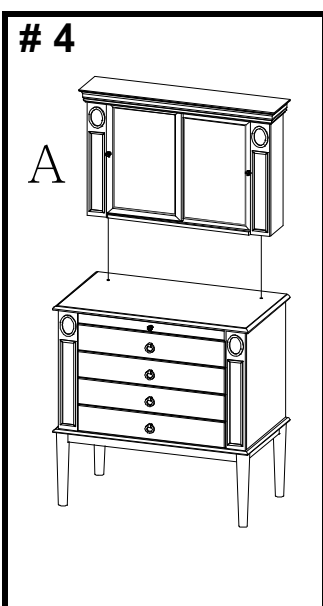

ASSEMBLY INSTRUCTION

ITEM NO# 97220/ 97221

Thank you for purchasing this quality product. Be sure to check all packing material carefully for small parts which may have come loose inside the carton during shipment. Separate, identify, and count all parts and metal hardware. Compare with parts list to be sure all parts are present.

PARTS

- (A) Dresser Hutch /
- (B) Dresser Base (1 piece)
- (C) Long Screw/ Washer (4 sets)
- (D) short screw (2 pieces)
- (#E) Leg (4 Pieces)

MADE IN TAIWAN