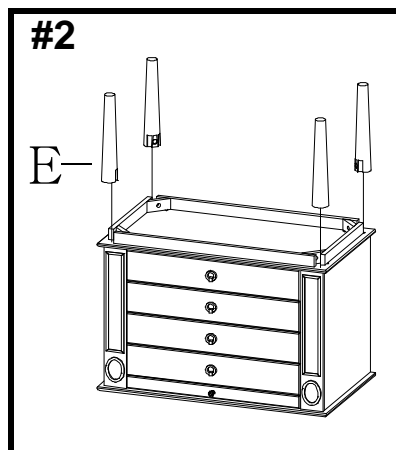

ASSEMBLY INSTRUCTION

ITEM NO# 97220/ 97221

Thank you for purchasing this quality product. Be sure to check all packing material carefully for small parts which may have come loose inside the carton during shipment. Separate, identify, and count all parts and metal hardware. Compare with parts list to be sure all parts are present.

PARTS

- (A) Dresser Hutch /
- (B) Dresser Base (1 piece)
- (C) Long Screw/ Washer (4 sets)
- (D) short screw (2 pieces)
- (#E) Leg (4 Pieces)

MADE IN TAIWAN