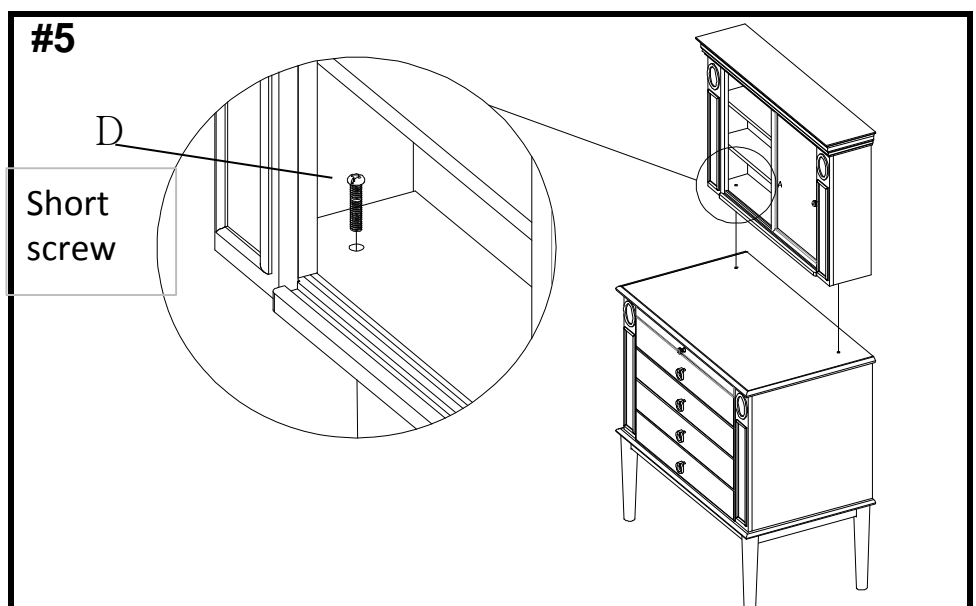

ASSEMBLY INSTRUCTION

ITEM NO# 97220/ 97221

Thank you for purchasing this quality product. Be sure to check all packing material carefully for small parts which may have come loose inside the carton during shipment. Separate, identify, and count all parts and metal hardware. Compare with parts list to be sure all parts are present.

PARTS

- (A) Dresser Hutch /
- (B) Dresser Base (1 piece)
- (C) Long Screw/ Washer (4 sets)
- (D) short screw (2 pieces)
- (#E) Leg (4 Pieces)

MADE IN TAIWAN