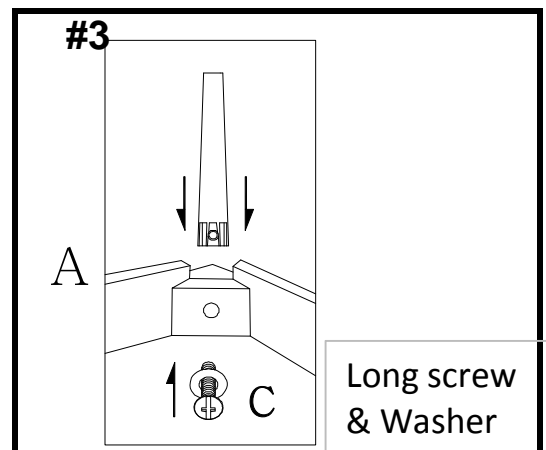

ASSEMBLY INSTRUCTION

ITEM NO# 97220/ 97221

Thank you for purchasing this quality product. Be sure to check all packing material carefully for small parts which may have come loose inside the carton during shipment. Separate, identify, and count all parts and metal hardware. Compare with parts list to be sure all parts are present.

PARTS

- (A) Dresser Hutch /
- (B) Dresser Base (1 piece)
- (C) Long Screw/ Washer (4 sets)
- (D) short screw (2 pieces)
- (#E) Leg (4 Pieces)

MADE IN TAIWAN