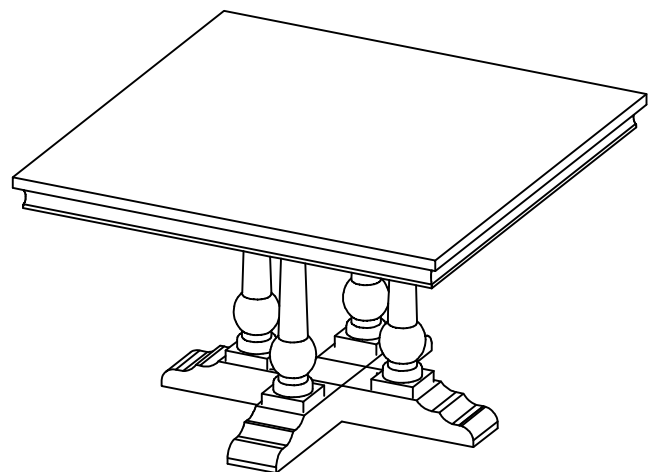

How to Assemble:

STEP 1:

STEP 2:

STEP 3:

ASSEMBLY COMPLETED!