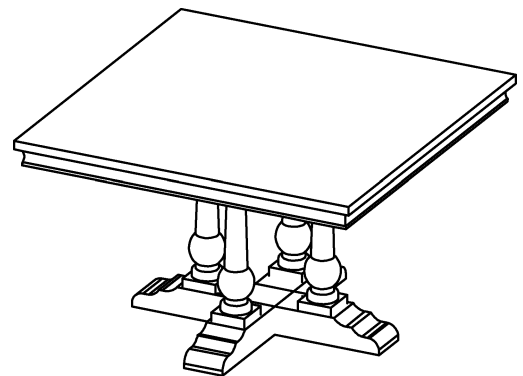

ASSEMBLY INSTRUCTION FOR ACME FURNITURE

MODEL# 73270

Thank you for purchasing this quality product. Be sure to check all packing material carefully for small parts which may have come loose inside the carton during shipment. Separate, identify and count all parts and metal hardware. Compare with parts list to be sure all parts are present. If any part(s) are missing or damaged, please contact your local furniture dealer. For efficient and speedy service, please indicate the model number and code letter of part(s) needed.

*** Do not fully tighten screws until fully assembled ***

COMPONENT PARTS		
DESCRIPTION	PART NAME	Q'TY(PCS)
①	TOP 	1
②	MOUNTING PLATE 	1
③	LEGS 	4
④	BASE 	1

HARDWARE REQUIRED:

- ①  BOLT Ø5/16*3-1/2" - 8 PCS
- ②  BOLT Ø5/16*2" - 4 PCS
- ③  BOLT Ø5/16*1-1/2" - 4 PCS
- ④  ALLEN KEY 5MM - 1PC