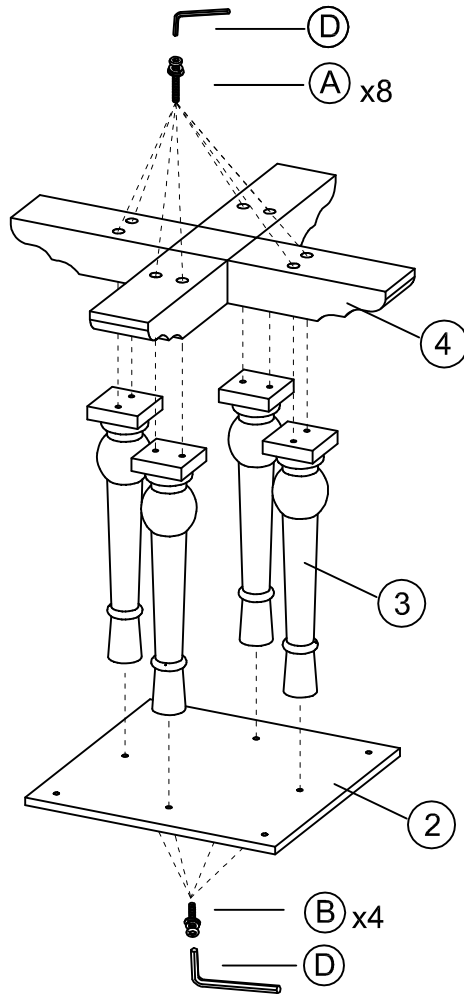

How to Assemble:

STEP 1: