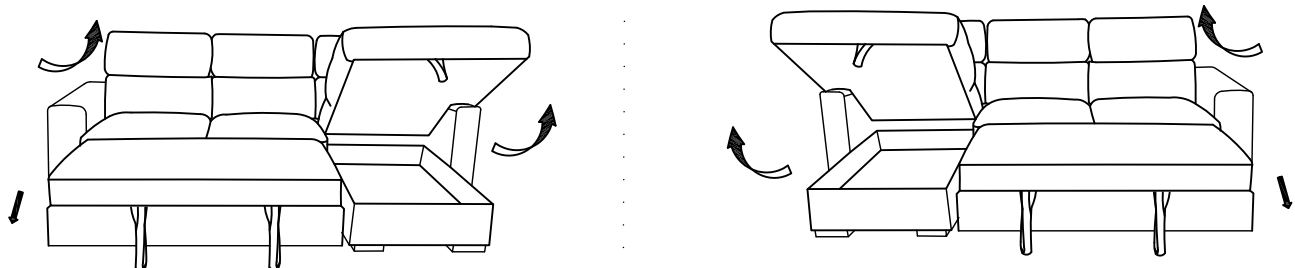

Do not fully tighten screws until fully assembled

COMPONENT PARTS			Qty
A		LOVE	1pc
B		CHAISE	1pc
C		ARM	2pcs
D		HEADREST	3pcs

HARDWARE LIST			
1		Leg(205*110*50mm)	2pcs
2		Leg(205*110*50mm)	2pcs
3		Leg(∅*50*50mm)	6pcs
4		Screw(M5*50mm)	22pcs
5		Screw(M5*25mm)	8pcs
6		Wheel(50mm)	4pcs

step1

step2

ASSEMBLY INSTRUCTIONS

ITEM NO:55530LOV / 55531CHA

step3

step4

step5

step6