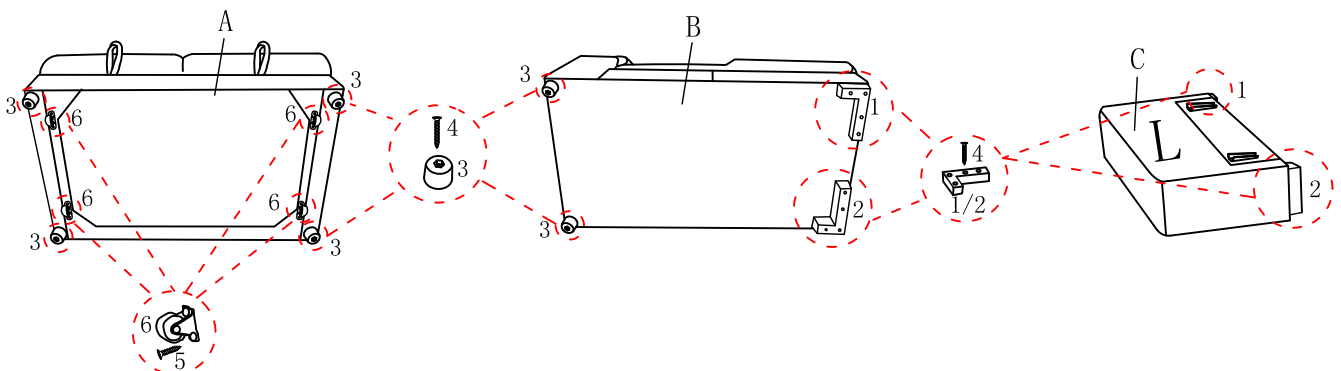

ASSEMBLY INSTRUCTIONS

ITEM NO:55530LOV / 55531CHA

Thank you for purchasing the quality product. Be sure to check all packing material carefully for small parts which may have come loose inside the carton during shipment. Separate, identify and count all parts and metal hardware. Compare with all parts list to be sure all parts are present. If any part(s) are missing or damaged, please contact your local furniture dealer. For efficient and speedy service, please indicate the model number and code letter of part(s) needed.

Do not fully tighten screws until fully assembled

COMPONENT PARTS			Qty
A		LOVE	1pc
B		CHAISE	1pc
C		ARM	2pcs
D		HEADREST	3pcs

HARDWARE LIST			
1		Leg(205*110*50mm)	2pcs
2		Leg(205*110*50mm)	2pcs
3		Leg(∅*50*50mm)	6pcs
4		Screw(M5*50mm)	22pcs
5		Screw(M5*25mm)	8pcs
6		Wheel(50mm)	4pcs

step1

step2