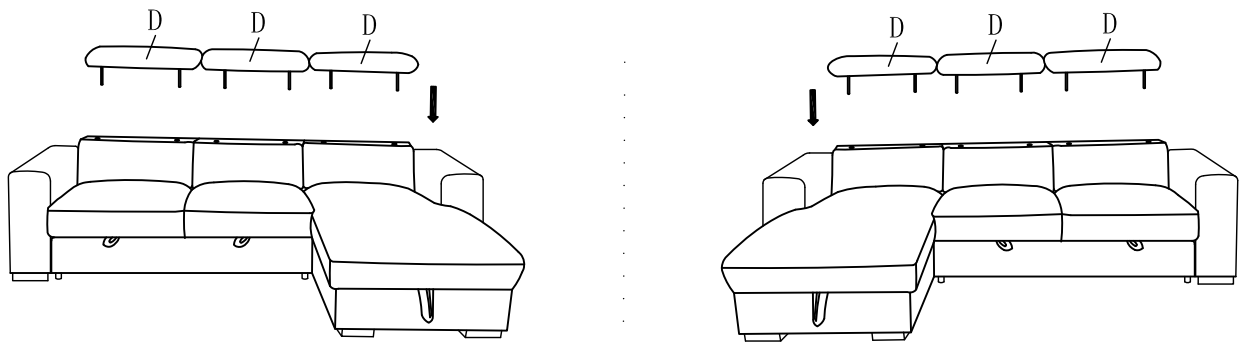

Do not fully tighten screws until fully assembled

COMPONENT PARTS			Qty
A		LOVE	1pc
B		CHAISE	1pc
C		ARM	2pcs
D		HEADREST	3pcs

HARDWARE LIST			
1		Leg(205*110*50mm)	2pcs
2		Leg(205*110*50mm)	2pcs
3		Leg(∅*50*50mm)	6pcs
4		Screw(M5*50mm)	22pcs
5		Screw(M5*25mm)	8pcs
6		Wheel(50mm)	4pcs

step1

step2

ASSEMBLY INSTRUCTIONS

ITEM NO:55530LOV / 55531CHA

step3

step4

step5

step6