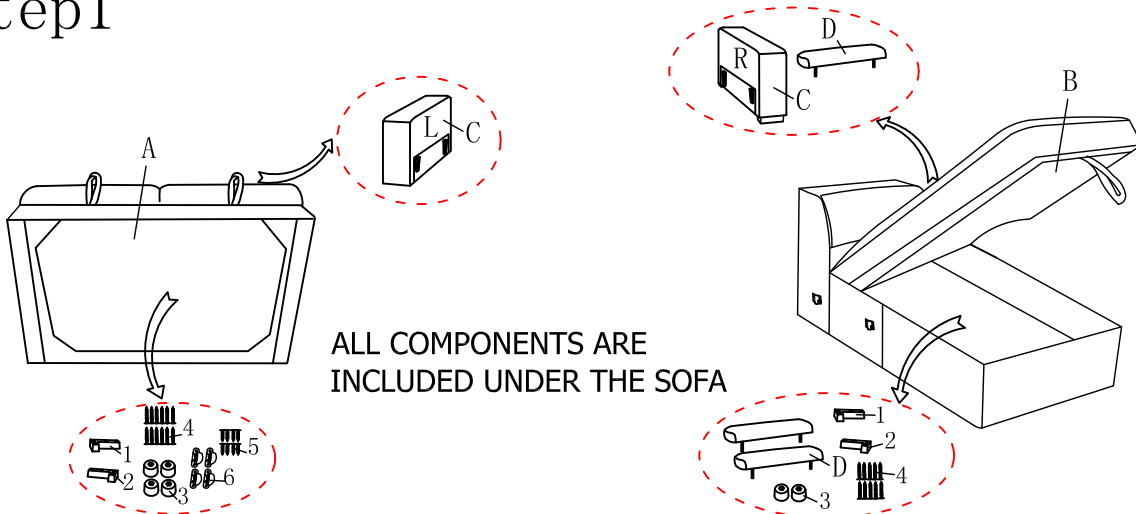

ASSEMBLY INSTRUCTIONS

ITEM NO:55530LOV / 55531CHA

Thank you for purchasing the quality product. Be sure to check all packing material carefully for small parts which may have come loose inside the carton during shipment. Separate, identify and count all parts and metal hardware. Compare with all parts list to be sure all parts are present. If any part(s) are missing or damaged, please contact your local furniture dealer. For efficient and speedy service, please indicate the model number and code letter of part(s) needed.

Do not fully tighten screws until fully assembled

COMPONENT PARTS			Qty
A		LOVE	1pc
B		CHAISE	1pc
C		ARM	2pcs
D		HEADREST	3pcs

HARDWARE LIST			
1		Leg(205*110*50mm)	2pcs
2		Leg(205*110*50mm)	2pcs
3		Leg(∅*50*50mm)	6pcs
4		Screw(M5*50mm)	22pcs
5		Screw(M5*25mm)	8pcs
6		Wheel(50mm)	4pcs

step1