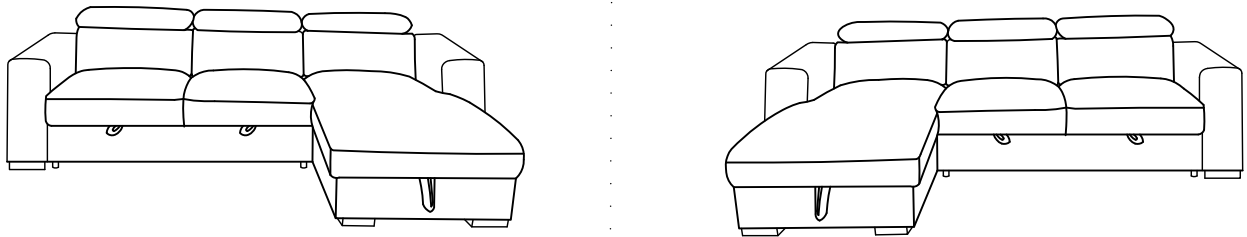

Do not fully tighten screws until fully assembled

COMPONENT PARTS			Qty
A		LOVE	1pc
B		CHAISE	1pc
C		ARM	2pcs
D		HEADREST	3pcs

HARDWARE LIST			
1		Leg(205*110*50mm)	2pcs
2		Leg(205*110*50mm)	2pcs
3		Leg(∅*50*50mm)	6pcs
4		Screw(M5*50mm)	22pcs
5		Screw(M5*25mm)	8pcs
6		Wheel(50mm)	4pcs

step1

step2

ASSEMBLY INSTRUCTIONS

ITEM NO:55530LOV / 55531CHA

step3

step4

step5

step6