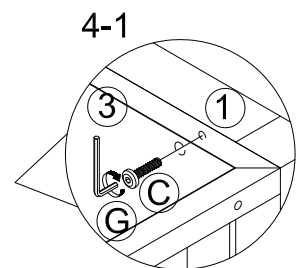

How to Assemble:

STEP 3.

C		4pcs
D		2pcs
E		2pcs

STEP 4.

C		4pcs
D		4pcs