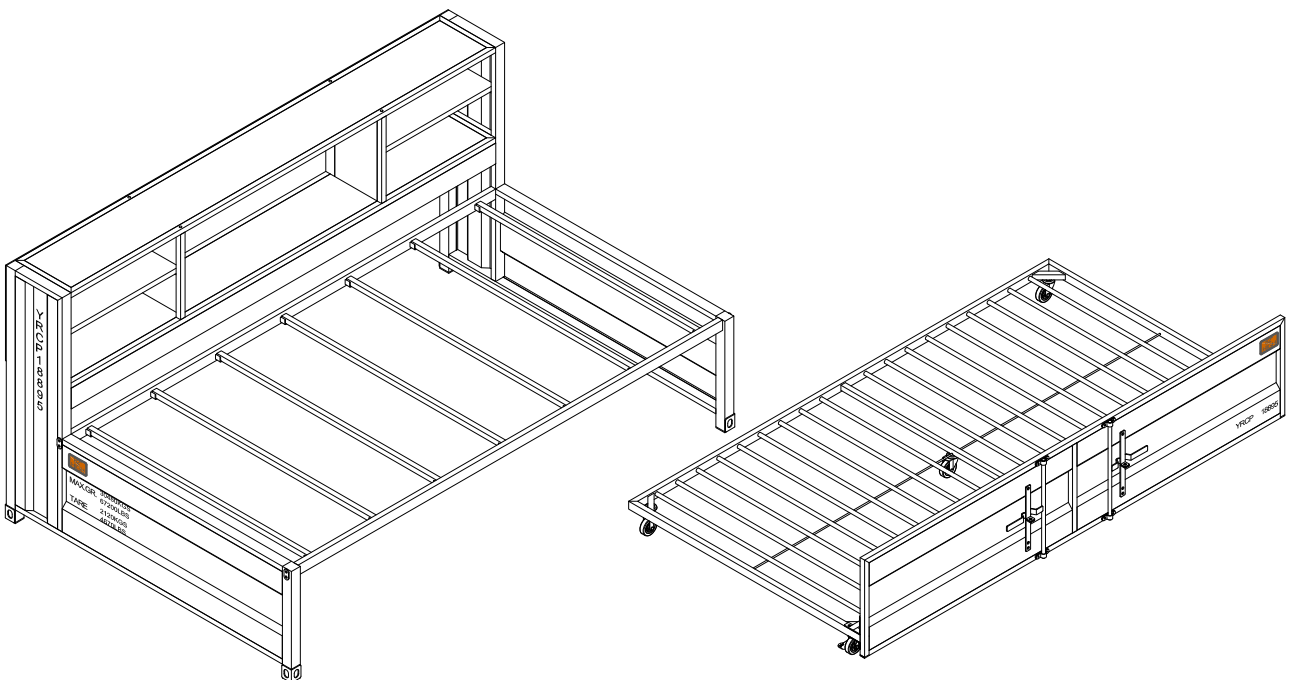

ASSEMBLY INSTRUCTION FOR ACME FURNITURE

MODEL# 38265 & 38270 Storage Daybed & Trundle

Thank you for purchasing this quality product. Be sure to check all packing materials carefully for small parts which may have come loose inside the carton during shipment. Separate, identify, and count all parts and metal hardware. Compare with parts list to be sure all parts are present. If any part(s) are missing or damaged, please contact your local furniture dealer. For efficient and speedy service, please indicate the model number and code letter of the part(s) needed.

***** Do not fully tighten screws until fully assembled *****

COMPONENT PARTS		
DECERPTION	PART NAME	Q'TY(PCS)
①	Left-HB 	1pc
②	Right-HB 	1pc
③	The Board of The HB 	2pcs
④	Front Plate 	1pc
⑤	Middle Plate 	2pcs
⑥	Middle board 	2pcs
⑦	Horizontal Tube of Bed Board 	2pcs
⑧	Connection Tube of Bed Board 	7pcs
⑨	Side Back Plate 	2pcs

⑩	Middle Back Plate	 1pc
⑪	Bed Board	 1pc
⑫	Front Container Plate	 1pc
⑬	Upper Fittings	 2pcs
⑭	Bottom Fittings	 3pcs
⑮	Wheel	 3pcs
⑯	Wheel With Locks	 2pcs

HARDWARE REQUIRED:

(A) 	Bolt 3/16" x 3/8" - 22pcs
(B) 	Bolt 1/4" x 5/8" - 10pcs
(C) 	Bolt 1/4" x 1-1/4" - 8pcs
(D) 	Bolt 1/4" x 1-5/8" - 6pcs
(E) 	Bolt 1/4" x 2" - 2pcs
(F) 	Bolt 1/4" x 2-1/2" - 8pcs
(G) 	Allen Wrench M4 - 1pc
(H) 	Open End Wrench - 1pc