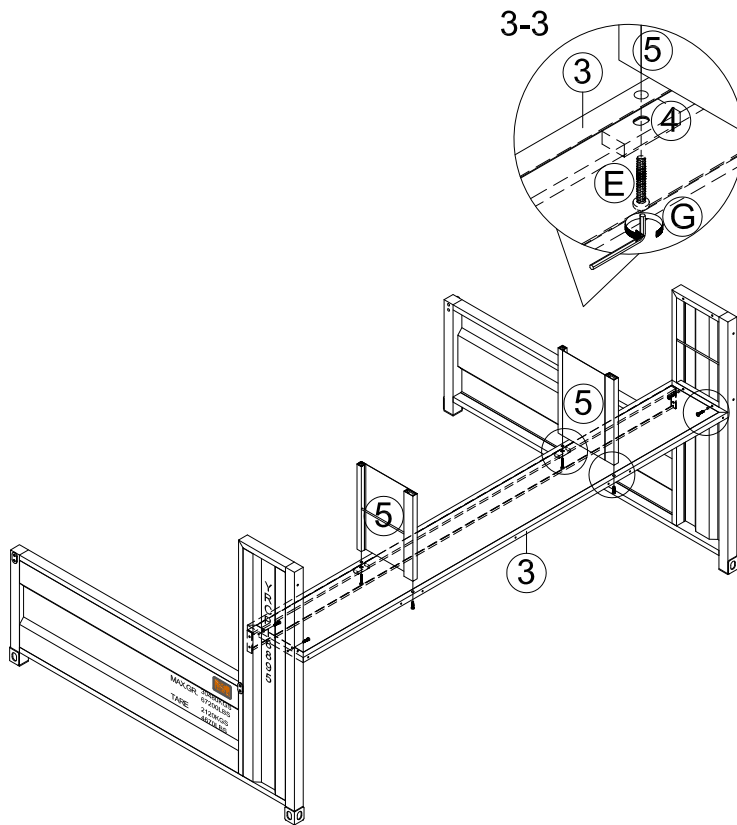

***** Do not fully tighten screws until fully assembled *****

COMPONENT PARTS		
DECERPTION	PART NAME	Q'TY(PCS)
①	Left-HB 	1pc
②	Right-HB 	1pc
③	The Board of The HB 	2pcs
④	Front Plate 	1pc
⑤	Middle Plate 	2pcs
⑥	Middle board 	2pcs
⑦	Horizontal Tube of Bed Board 	2pcs
⑧	Connection Tube of Bed Board 	7pcs
⑨	Side Back Plate 	2pcs

⑩	Middle Back Plate	 1pc
⑪	Bed Board	 1pc
⑫	Front Container Plate	 1pc
⑬	Upper Fittings	 2pcs
⑭	Bottom Fittings	 3pcs
⑮	Wheel	 3pcs
⑯	Wheel With Locks	 2pcs

HARDWARE REQUIRED:

(A) 	Bolt 3/16" x 3/8" - 22pcs
(B) 	Bolt 1/4" x 5/8" - 10pcs
(C) 	Bolt 1/4" x 1-1/4" - 8pcs
(D) 	Bolt 1/4" x 1-5/8" - 6pcs
(E) 	Bolt 1/4" x 2" - 2pcs
(F) 	Bolt 1/4" x 2-1/2" - 8pcs
(G) 	Allen Wrench M4 - 1pc
(H) 	Open End Wrench - 1pc

How to Assemble:

STEP 1.

Exploded View

STEP 2.

4pcs

How to Assemble:

STEP 3.

C		4pcs
D		2pcs
E		2pcs