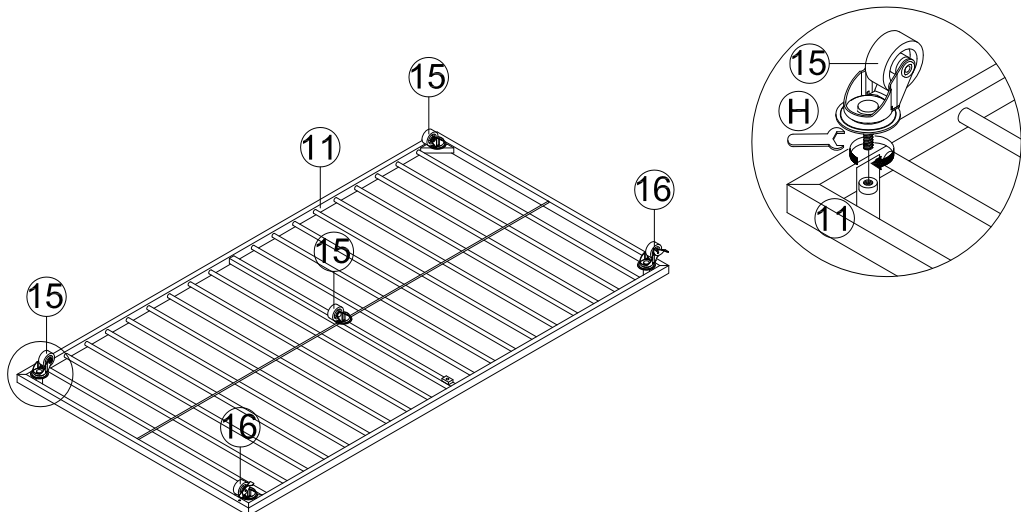

How to Assemble:

STEP 7.

STEP 8.