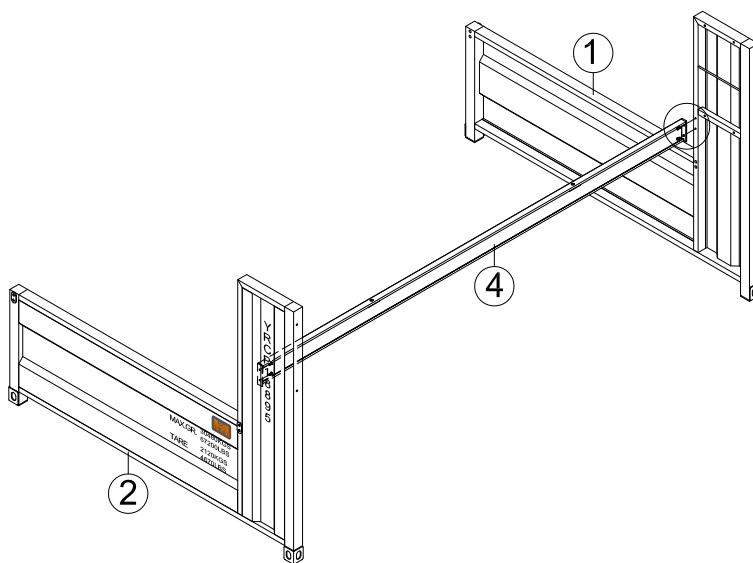

***** Do not fully tighten screws until fully assembled *****

COMPONENT PARTS		
DECERPTION	PART NAME	Q'TY(PCS)
①	Left-HB 	1pc
②	Right-HB 	1pc
③	The Board of The HB 	2pcs
④	Front Plate 	1pc
⑤	Middle Plate 	2pcs
⑥	Middle board 	2pcs
⑦	Horizontal Tube of Bed Board 	2pcs
⑧	Connection Tube of Bed Board 	7pcs
⑨	Side Back Plate 	2pcs

⑩	Middle Back Plate	 1pc
⑪	Bed Board	 1pc
⑫	Front Container Plate	 1pc
⑬	Upper Fittings	 2pcs
⑭	Bottom Fittings	 3pcs
⑮	Wheel	 3pcs
⑯	Wheel With Locks	 2pcs

HARDWARE REQUIRED:

(A) 	Bolt 3/16" x 3/8" - 22pcs
(B) 	Bolt 1/4" x 5/8" - 10pcs
(C) 	Bolt 1/4" x 1-1/4" - 8pcs
(D) 	Bolt 1/4" x 1-5/8" - 6pcs
(E) 	Bolt 1/4" x 2" - 2pcs
(F) 	Bolt 1/4" x 2-1/2" - 8pcs
(G) 	Allen Wrench M4 - 1pc
(H) 	Open End Wrench - 1pc

How to Assemble:

STEP 1.

Exploded View

STEP 2.

4pcs

How to Assemble:

STEP 3.

C		4pcs
D		2pcs
E		2pcs