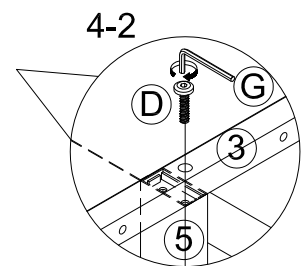

How to Assemble:

STEP 3.

C		4pcs
D		2pcs
E		2pcs

STEP 4.

C		4pcs
D		4pcs