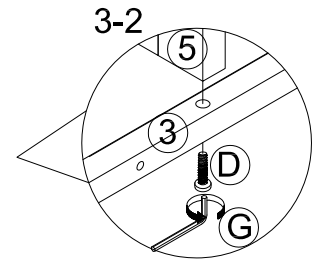

***** Do not fully tighten screws until fully assembled *****

COMPONENT PARTS		
DECERPTION	PART NAME	Q'TY(PCS)
①	Left-HB 	1pc
②	Right-HB 	1pc
③	The Board of The HB 	2pcs
④	Front Plate 	1pc
⑤	Middle Plate 	2pcs
⑥	Middle board 	2pcs
⑦	Horizontal Tube of Bed Board 	2pcs
⑧	Connection Tube of Bed Board 	7pcs
⑨	Side Back Plate 	2pcs

⑩	Middle Back Plate	 1pc
⑪	Bed Board	 1pc
⑫	Front Container Plate	 1pc
⑬	Upper Fittings	 2pcs
⑭	Bottom Fittings	 3pcs
⑮	Wheel	 3pcs
⑯	Wheel With Locks	 2pcs

HARDWARE REQUIRED:

(A) 	Bolt 3/16" x 3/8" - 22pcs
(B) 	Bolt 1/4" x 5/8" - 10pcs
(C) 	Bolt 1/4" x 1-1/4" - 8pcs
(D) 	Bolt 1/4" x 1-5/8" - 6pcs
(E) 	Bolt 1/4" x 2" - 2pcs
(F) 	Bolt 1/4" x 2-1/2" - 8pcs
(G) 	Allen Wrench M4 - 1pc
(H) 	Open End Wrench - 1pc

How to Assemble:

STEP 1.

Exploded View

STEP 2.

4pcs

How to Assemble:

STEP 3.

C		4pcs
D		2pcs
E		2pcs