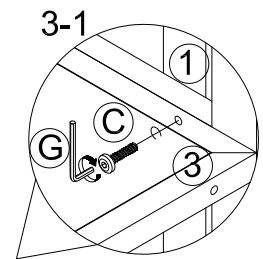

***** Do not fully tighten screws until fully assembled *****

COMPONENT PARTS		
DECERPTION	PART NAME	Q'TY(PCS)
①	Left-HB 	1pc
②	Right-HB 	1pc
③	The Board of The HB 	2pcs
④	Front Plate 	1pc
⑤	Middle Plate 	2pcs
⑥	Middle board 	2pcs
⑦	Horizontal Tube of Bed Board 	2pcs
⑧	Connection Tube of Bed Board 	7pcs
⑨	Side Back Plate 	2pcs

⑩	Middle Back Plate	 1pc
⑪	Bed Board	 1pc
⑫	Front Container Plate	 1pc
⑬	Upper Fittings	 2pcs
⑭	Bottom Fittings	 3pcs
⑮	Wheel	 3pcs
⑯	Wheel With Locks	 2pcs

HARDWARE REQUIRED:

(A) 	Bolt 3/16" x 3/8" - 22pcs
(B) 	Bolt 1/4" x 5/8" - 10pcs
(C) 	Bolt 1/4" x 1-1/4" - 8pcs
(D) 	Bolt 1/4" x 1-5/8" - 6pcs
(E) 	Bolt 1/4" x 2" - 2pcs
(F) 	Bolt 1/4" x 2-1/2" - 8pcs
(G) 	Allen Wrench M4 - 1pc
(H) 	Open End Wrench - 1pc

How to Assemble:

STEP 1.

Exploded View

STEP 2.

4pcs

How to Assemble:

STEP 3.

C		4pcs
D		2pcs
E		2pcs