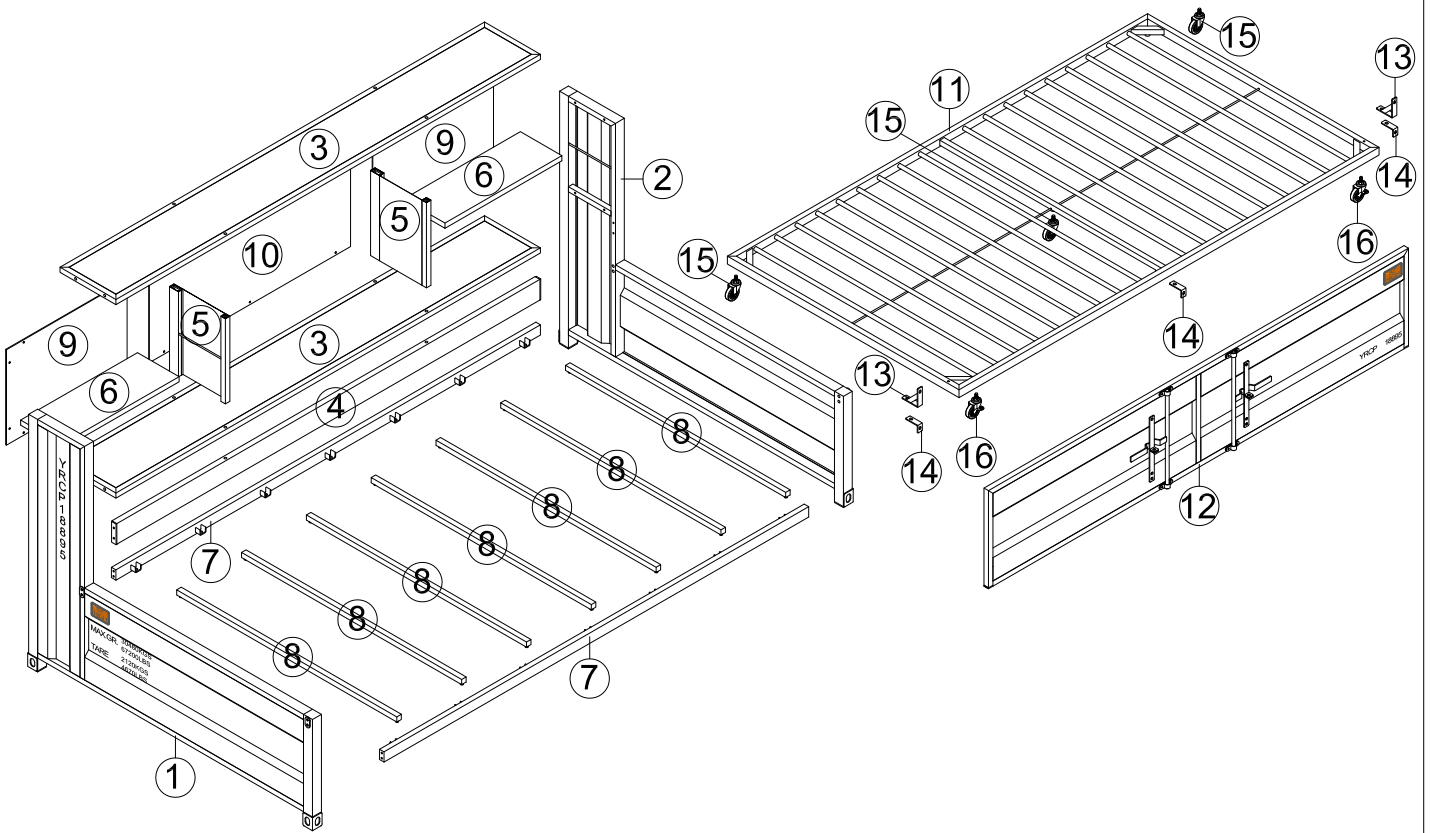

***** Do not fully tighten screws until fully assembled *****

COMPONENT PARTS		
DECERPTION	PART NAME	Q'TY(PCS)
①	Left-HB 	1pc
②	Right-HB 	1pc
③	The Board of The HB 	2pcs
④	Front Plate 	1pc
⑤	Middle Plate 	2pcs
⑥	Middle board 	2pcs
⑦	Horizontal Tube of Bed Board 	2pcs
⑧	Connection Tube of Bed Board 	7pcs
⑨	Side Back Plate 	2pcs

⑩	Middle Back Plate	 1pc
⑪	Bed Board	 1pc
⑫	Front Container Plate	 1pc
⑬	Upper Fittings	 2pcs
⑭	Bottom Fittings	 3pcs
⑮	Wheel	 3pcs
⑯	Wheel With Locks	 2pcs

HARDWARE REQUIRED:

(A) 	Bolt 3/16" x 3/8" - 22pcs
(B) 	Bolt 1/4" x 5/8" - 10pcs
(C) 	Bolt 1/4" x 1-1/4" - 8pcs
(D) 	Bolt 1/4" x 1-5/8" - 6pcs
(E) 	Bolt 1/4" x 2" - 2pcs
(F) 	Bolt 1/4" x 2-1/2" - 8pcs
(G) 	Allen Wrench M4 - 1pc
(H) 	Open End Wrench - 1pc

How to Assemble:

STEP 1.

Exploded View

STEP 2.

4pcs

How to Assemble:

STEP 3.

C		4pcs
D		2pcs
E		2pcs