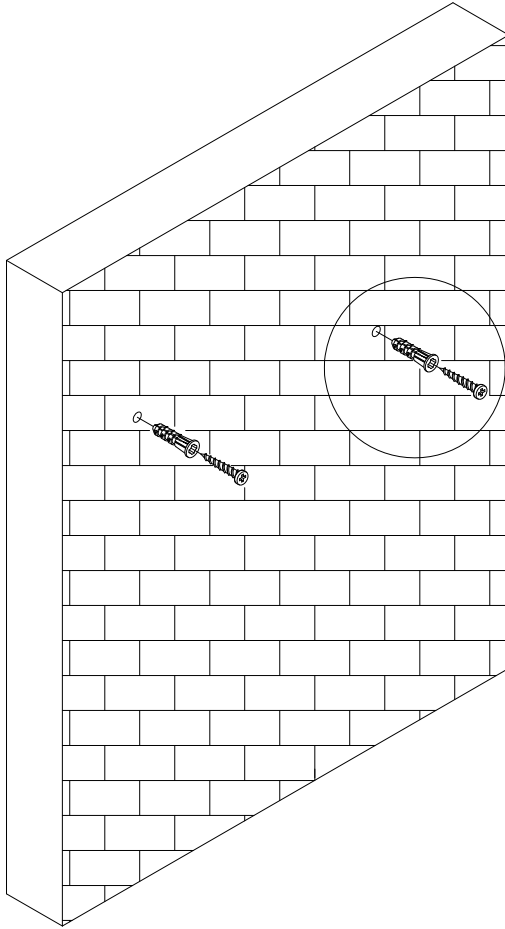

How to Assemble:

STEP 1.