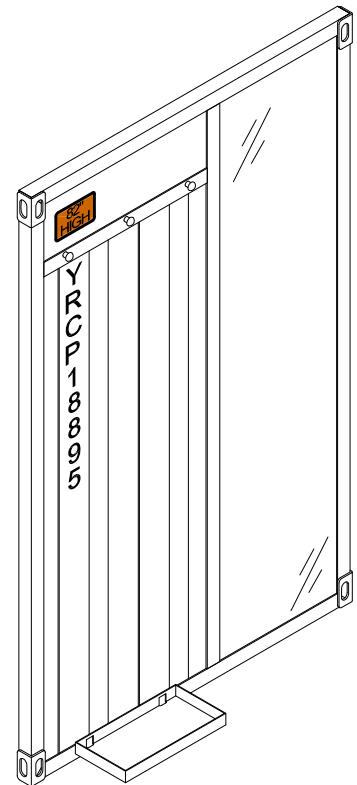

ASSEMBLY INSTRUCTION FOR ACME FURNITURE

MODEL# 37958 Mirror

Thank you for purchasing this quality product. Be sure to check all packing materials carefully for small parts which may have come loose inside the carton during shipment. Separate, identify, and count all parts and metal hardware. Compare with parts list to be sure all parts are present. If any part(s) are missing or damaged, please contact your local furniture dealer. For efficient and speedy service, please indicate the model number and code letter of the part(s) needed.

***** Do not fully tighten screws until fully assembled *****

COMPONENT PARTS		
DECERPTION	PART NAME	Q'TY(PCS)
①	Mirror 	1pc
②	Tray 	1pc

HARDWARE REQUIRED:	
Ⓐ 	Screw M5 - 2pcs
Ⓑ 	∅5x25 - 2pcs

Attention:

***Mattresses not included.