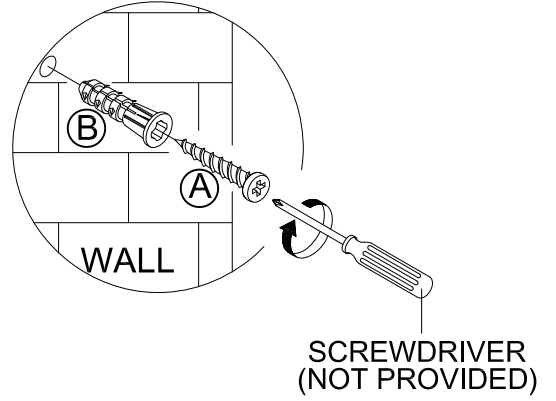

How to Assemble:

STEP 1.