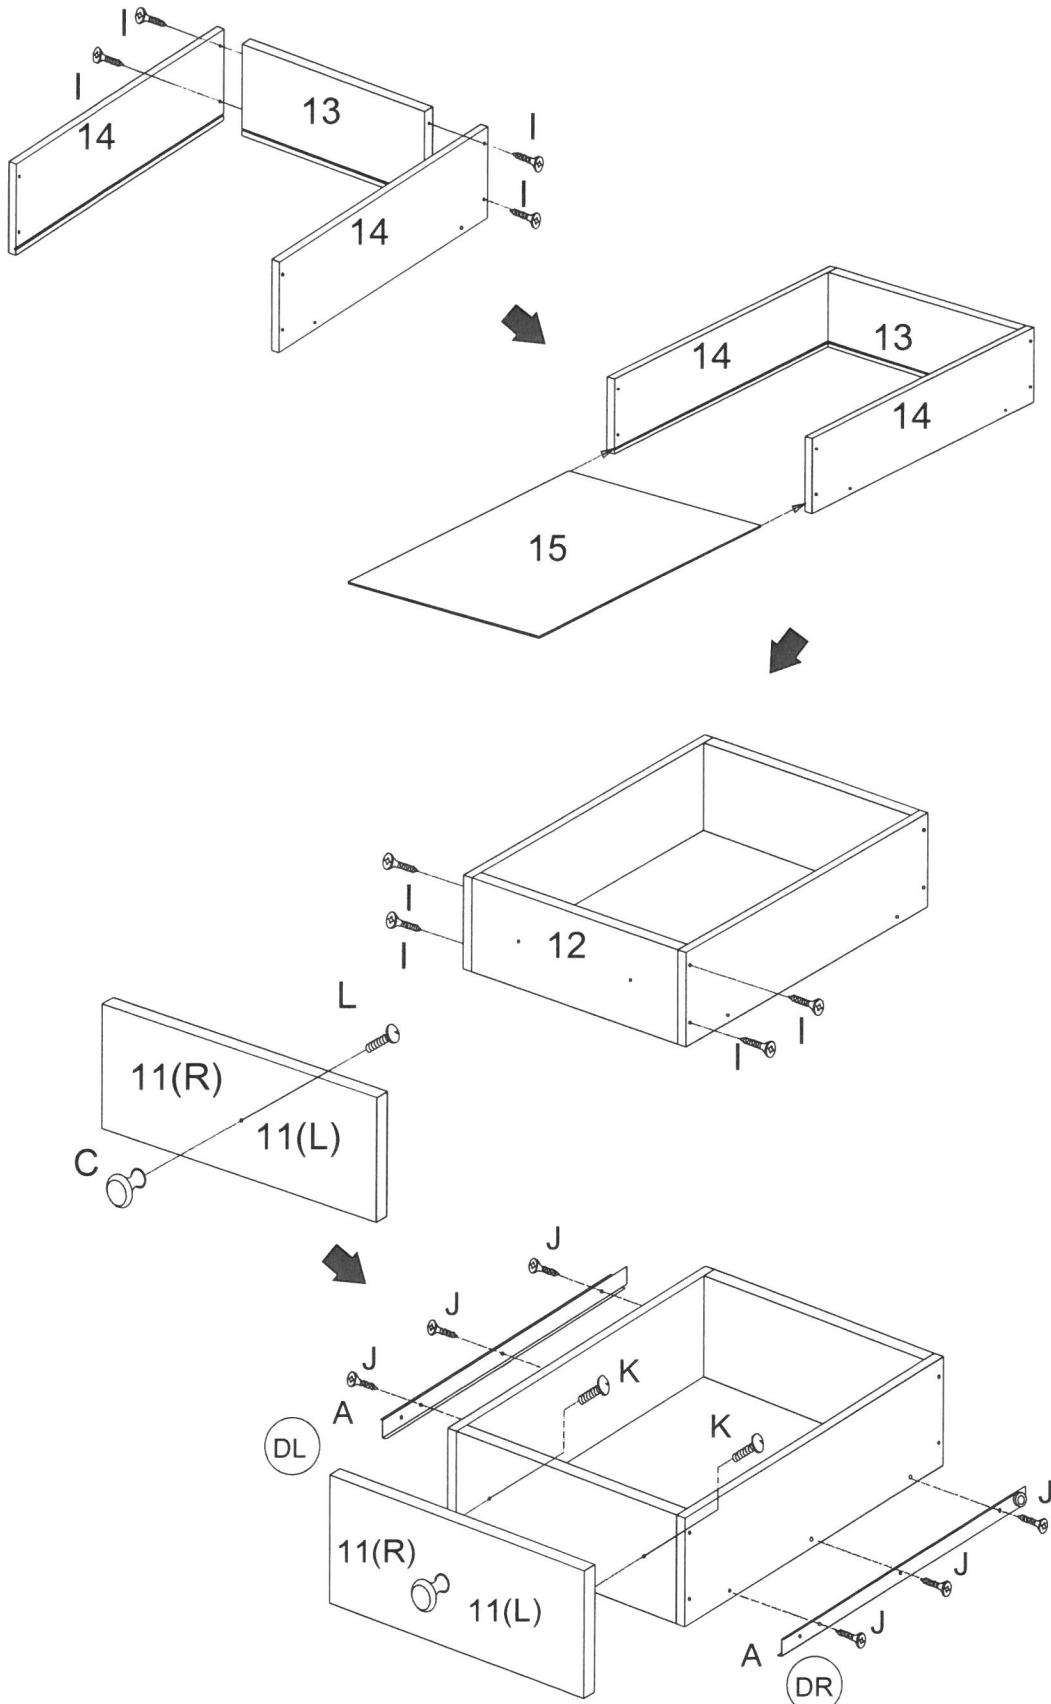

How to assemble:

STEP 1