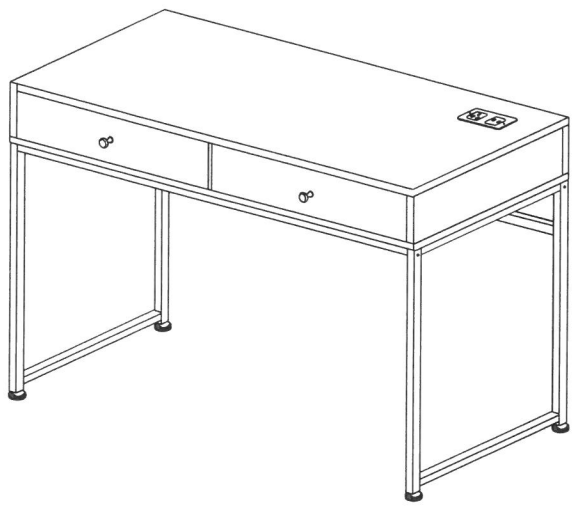

(H)		SCREW	38mm	6 PCS
(I)		SCREW	25mm	16 PCS
(J)		SCREW	12mm	14 PCS
(K)		BOLT	21mm	4 PCS
(L)		BOLT	19mm	2 PCS
(M)		SCREW	12mm	18 PCS
(N)		CAP	11mm	8 PCS
(O)		GLUE		1 PC
(P)		ALLEN KEY	1/4"	1 PC

Attention

***Some number parts listed on the instruction sheet may not be in parts bag as they may be assembled.

Carefully check parts and packing materials prior to ordering replacements.