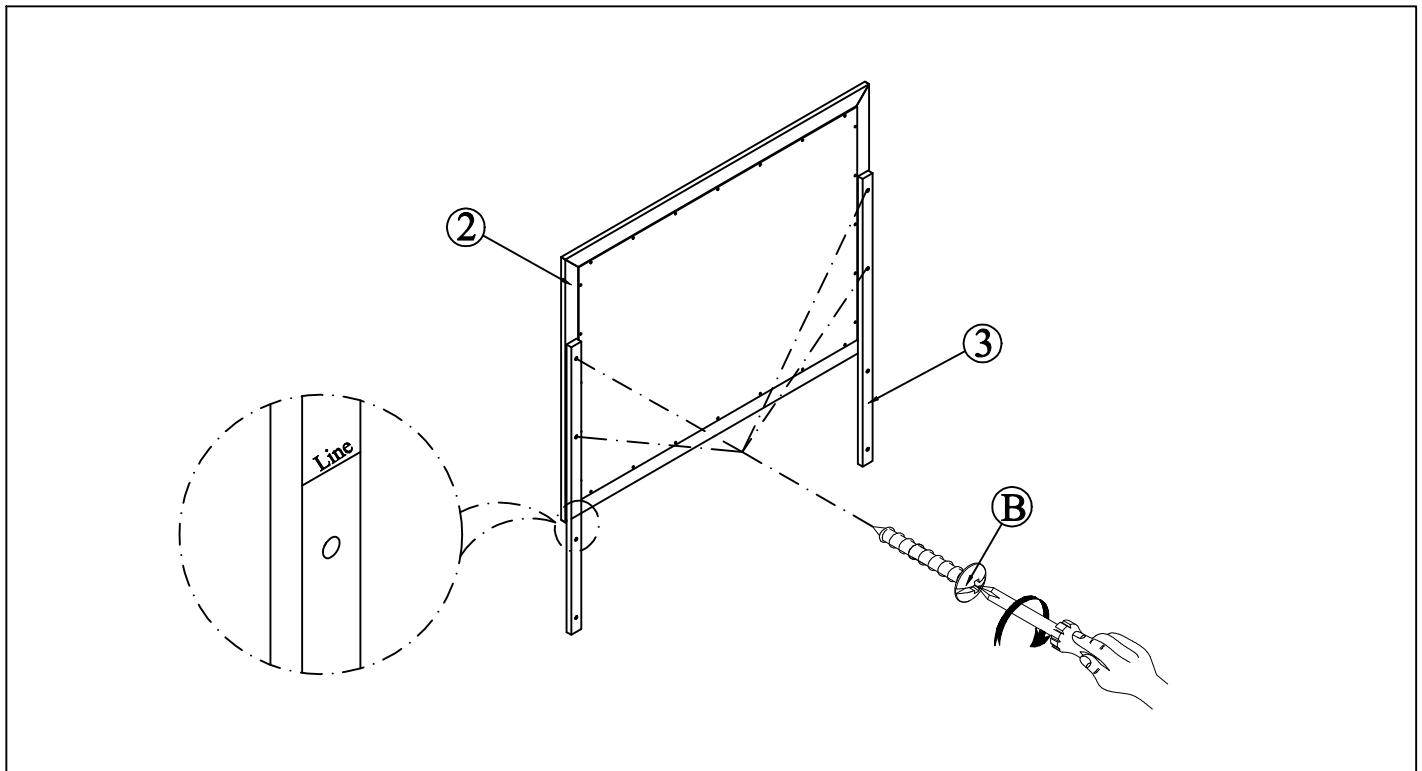

ASSEMBLY INSTRUCTION FOR ACME FURNITURE MODEL # 22165 DRESSER / 22164 MIRROR

Thank you for purchasing this quality product. Be sure to check all packing material carefully for small parts which may have come loose inside the carton during shipment. Separate, identify and count all parts and metal hardware. Compare with parts list to be sure all parts are present. If any part (S) are missing or damaged, please contact your local furniture dealer. For efficient and speedy service, please indicate the model number and code letter of parts (s) when needed.

Do not fully tighten screws until fully assembled

HARDWARE LIST				
No.	Description	Sketch	Size	Qty
A	TIPPING RESTRAINT			1 set
B	Screw		#8X30mm	8 pcs

Item	Description	Part	Qty.
1		Dresser	1 pc
2		Mirror	1 pc
3		Mirror Support	2 pcs