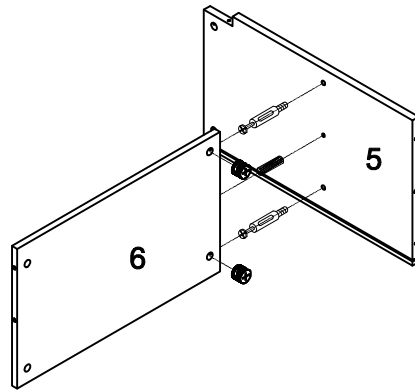

How to Assemble:

STEP 1.