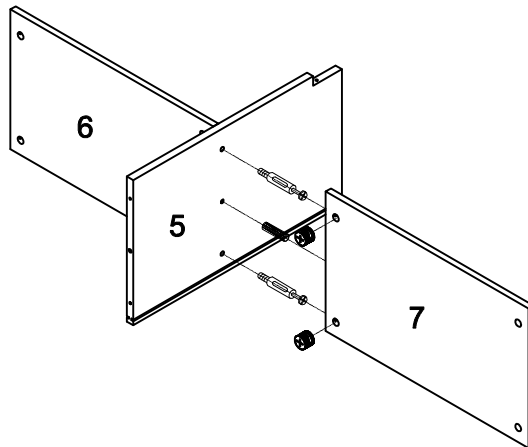

How to Assemble:

STEP 1.

A		2pcs
B		2pcs
C		1pc

STEP 2.

A		2pcs
C		2pcs
D		1pc