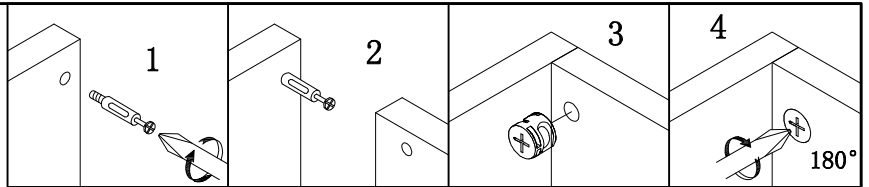

How to Assemble:

STEP 1.