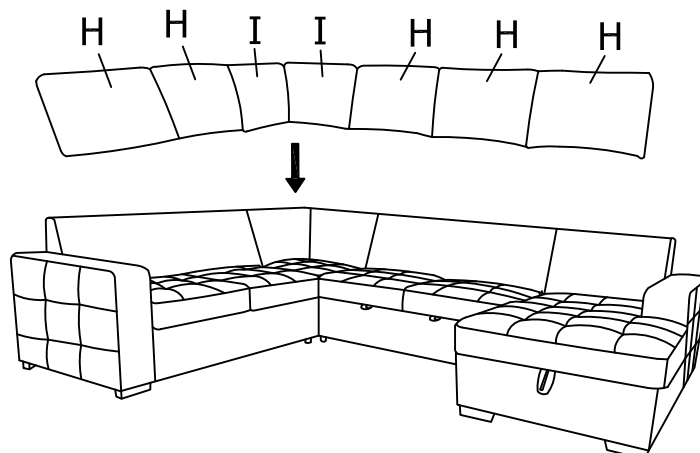

HARDWARE LIST			
1		Leg(150*50*50mm)	5pcs
2		Leg(ø50*50mm)	12pcs
3		Screw(M5*50mm)	22pcs
4		Screw(M5*25mm)	8pcs
5		Wheel(50mm)	4pcs

step1

ALL COMPONENTS ARE INCLUDED UNDER THE SOFA

ASSEMBLY INSTRUCTIONS

ITEM NO:55545LOV / 55546WED / 55547ARM / 55548CHA

step2

step3

step4

step5

MADE IN CHINA