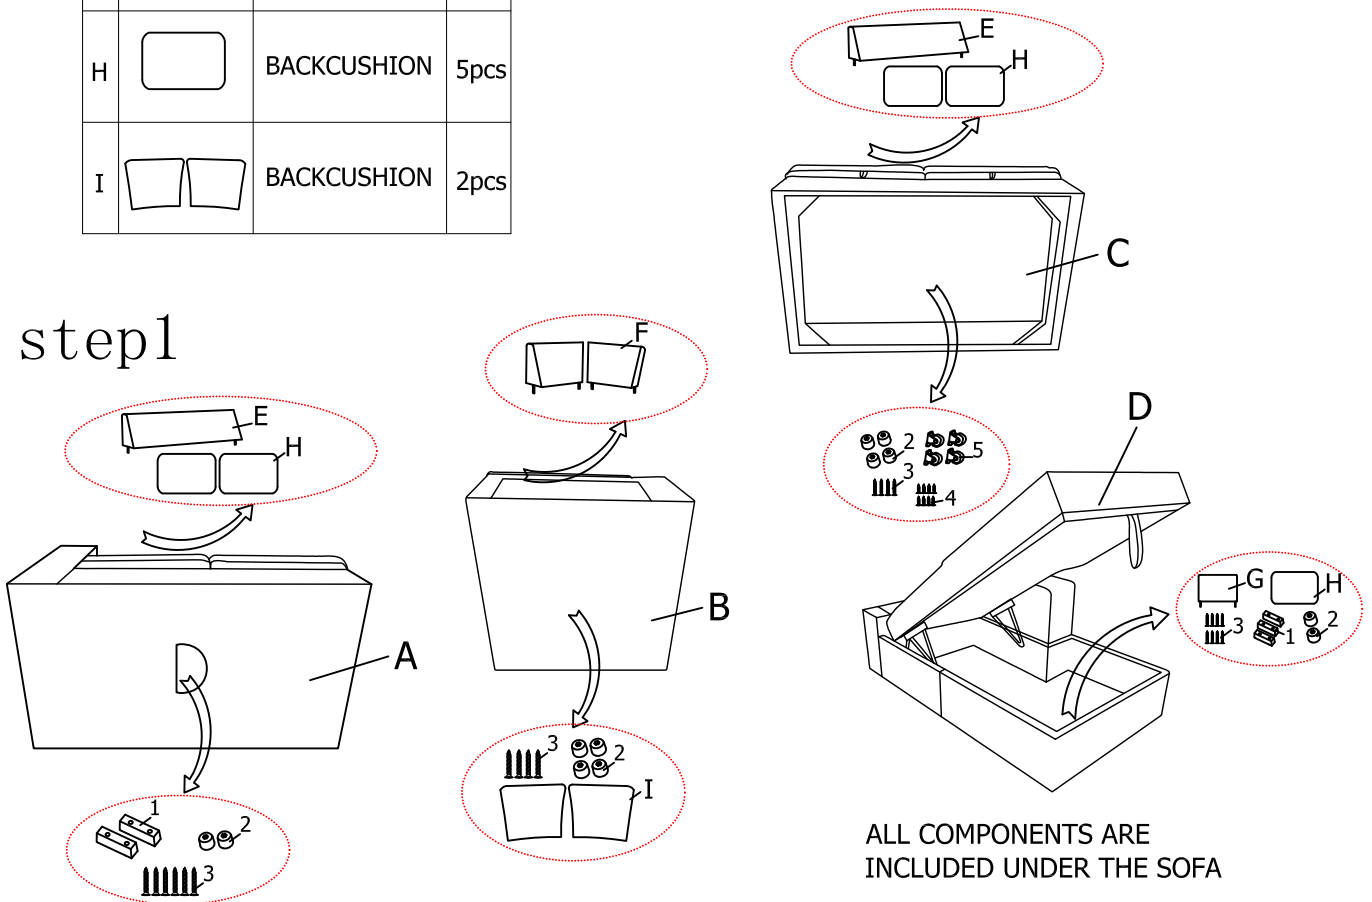

ASSEMBLY INSTRUCTIONS

ITEM NO:55545LOV / 55546WED / 55547ARM / 55548CHA

Thank you for purchasing the quality product. Be sure to check all packing material carefully for small parts which may have come loose inside the carton during shipment. Separate, identify and count all parts and metal hardware. Compare with all parts list to be sure all parts are present. If any part(s) are missing or damaged, please contact your local furniture dealer. For efficient and speedy service, please indicate the model number and code letter of part(s) needed.

Do not fully tighten screws until fully assembled

COMPONENT PARTS		Qty
A	 LAF LOVESEAT	1pc
B	 WEDGE	1pc
C	 ARMLESS LOVESEAT	1pc
D	 RAF CHAISE	1pc
E	 BACKREST	2pcs
F	 BACKREST	2pcs
G	 BACKREST	1pc
H	 BACKCUSHION	5pcs
I	 BACKCUSHION	2pcs

HARDWARE LIST			
1		Leg(150*50*50mm)	5pcs
2		Leg(ø50*50mm)	12pcs
3		Screw(M5*50mm)	22pcs
4		Screw(M5*25mm)	8pcs
5		Wheel(50mm)	4pcs

step1

ALL COMPONENTS ARE INCLUDED UNDER THE SOFA

ASSEMBLY INSTRUCTIONS

ITEM NO:55545LOV / 55546WED / 55547ARM / 55548CHA