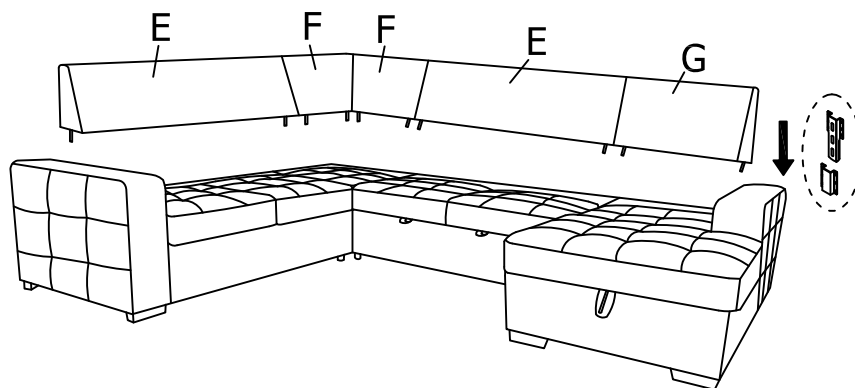

ASSEMBLY INSTRUCTIONS

ITEM NO:55545LOV / 55546WED / 55547ARM / 55548CHA

step2

step3

step4

step5

MADE IN CHINA