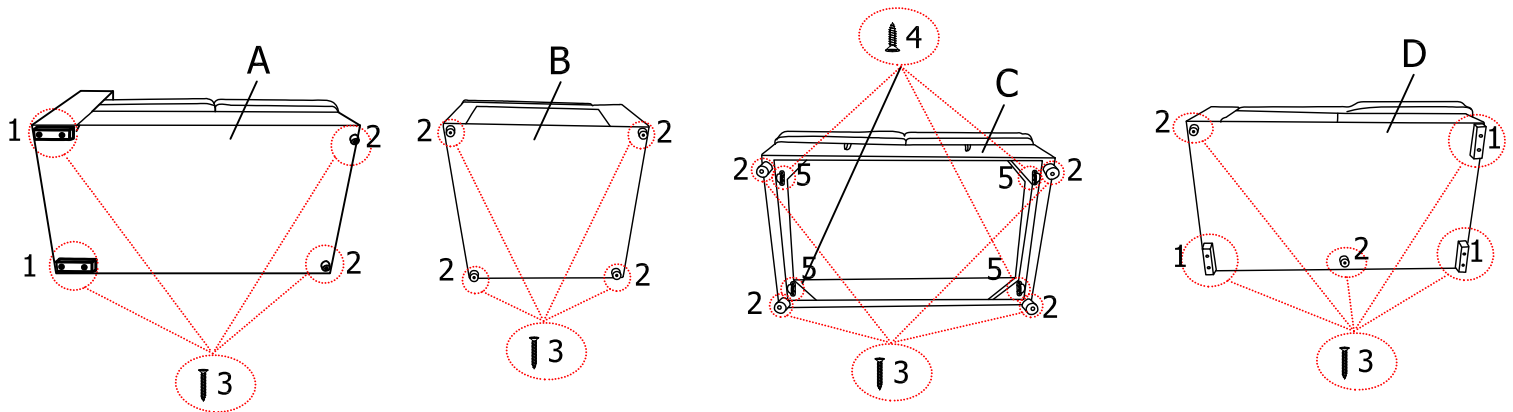

ASSEMBLY INSTRUCTIONS

ITEM NO:55545LOV / 55546WED / 55547ARM / 55548CHA

step2