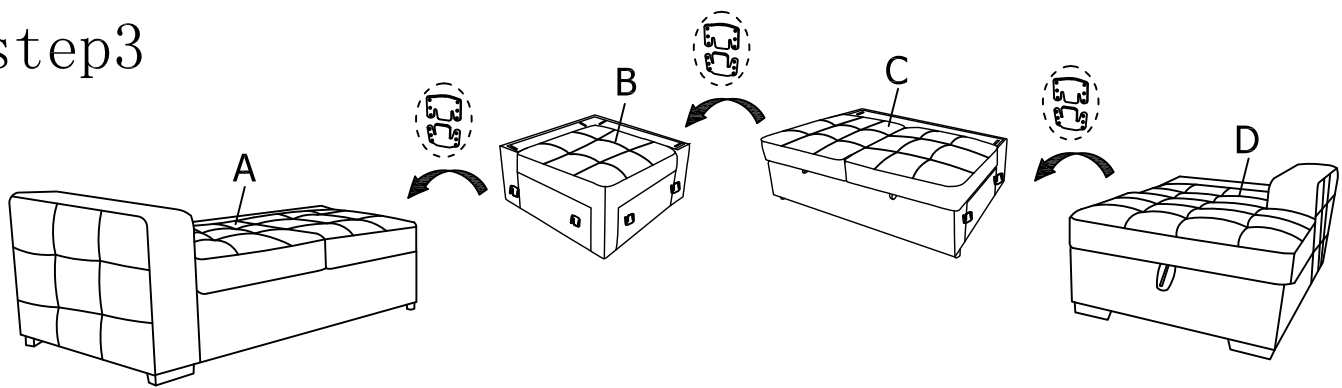

ASSEMBLY INSTRUCTIONS

ITEM NO:55545LOV / 55546WED / 55547ARM / 55548CHA

step2

step3

step4

step5

MADE IN CHINA