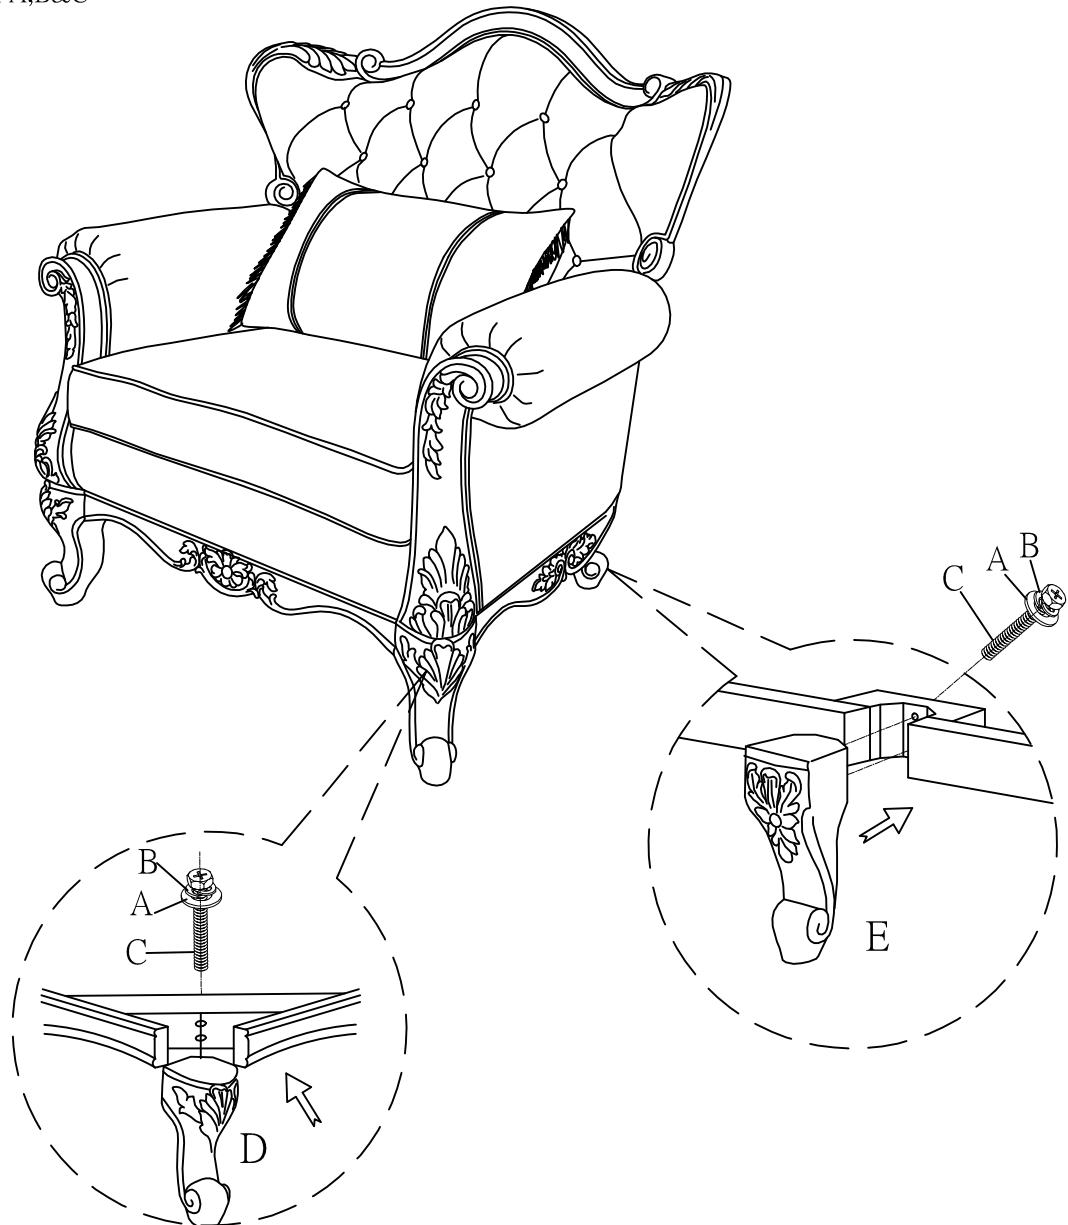

ASSEMBLY INSTRUCTIONS

54867 SOFA

Thank you for purchasing this quality product!

HARDWARE LIST :

A		$\phi 22\text{mm} \times \phi 5/16''$	8PCS
B		$\phi 5/16''$	8PCS
C		$\phi 5/16'' \times 3''$	8PCS
D		Legs	2 PCS
E		Legs	2 PCS

1. Remove Support Legs,
2. Attach Legs(D&E) With A,B&C

ASSEMBLY INSTRUCTIONS

54867 SOFA

Thank you for purchasing this quality product!

HARDWARE LIST :

A		φ5/16"*22mm	6PCS
B		φ5/16"	4PCS
C		φ5/16"*4"	2PCS
D		φ5/16"*3 1/2"	2PCS
E		φ5/16"	2PCS

F	① Sofa Back	1PC
G	② Sofa Arm&seat frame	1PC