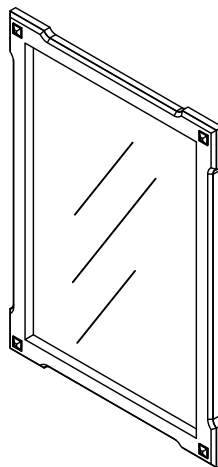

ASSEMBLY INSTRUCTION FOR ACME FURNITURE

28864/28904

Thank you for purchasing the quality product. Be sure to check all packing material carefully for small parts which may have come loose inside the carton during shipment. Separate, identify and count all parts and metal hardware. Compare with all parts list to be sure all parts are present. If any part(s) are missing or damaged, please contact your local furniture dealer. For efficient and speedy service, please indicate the model number and code letter of part(s) needed.

***** Do not fully tighten screws until fully assembled *****

	COMPONENT PARTS	
DESCRIPTION	PART NAME	Q'TY (PCS)
①	MIRROR 	1

HARDWARE REQUIRED

Ⓕ  Long Screw Ø7mmX38mm 2 PCS

Ⓗ  Shrink bolt Ø5/16"X1-1/2" 2 PCS