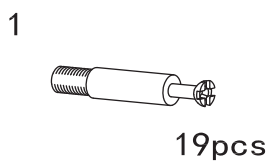

# Side Table With USB

Item no. 97743/97744