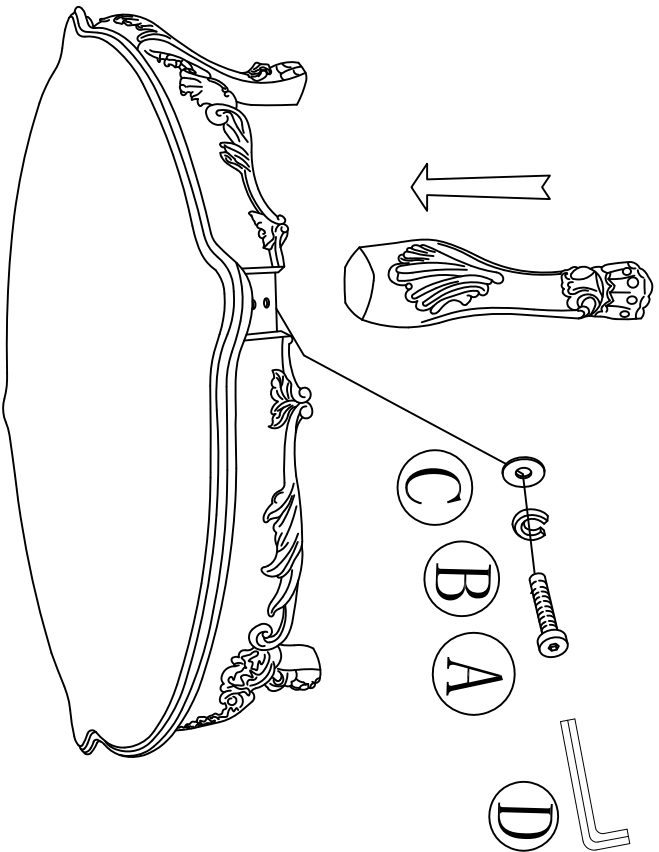

# ASSEMBLY INSTRUCTION

Step 1 :

Finish :

No.:	Description	Drawing	Size	Q'ty
A	Middle Bolt		Ø5/16" X2-1/4 "	8
B	Lock Washer		Ø5/16" X12mm	8
C	Flat Washer		Ø5/16" X22mm	8
D	Allen Wrench		5mm	1