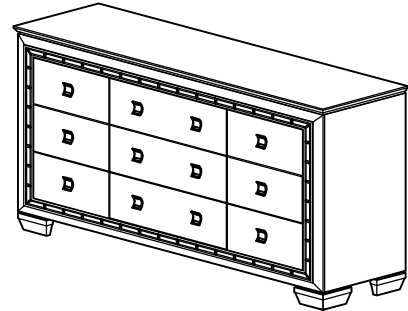

ASSEMBLY INSTRUCTION FOR ACME FURNITURE

MODEL #21825

Thank you for purchasing this quality product. Be sure to check all packing material carefully for small parts which may have loose inside the carton during shipment. Separate, identify and count all parts and metal hardware. Compare with all parts list to be sure all parts are present. If any part(s) are missing or damaged, please contact your local furniture dealer. For efficient and speedy service, please indicate the model number and code letter of part(s) needed.

HARDWARE LIST (ANTI TIPPING)

NO	NAME	PART	QTY
A	Bracket		2pcs
B	Tie Wrap		1pc
C	Long Screw		1pc
D	Short Screw		1pc

Assembly completed