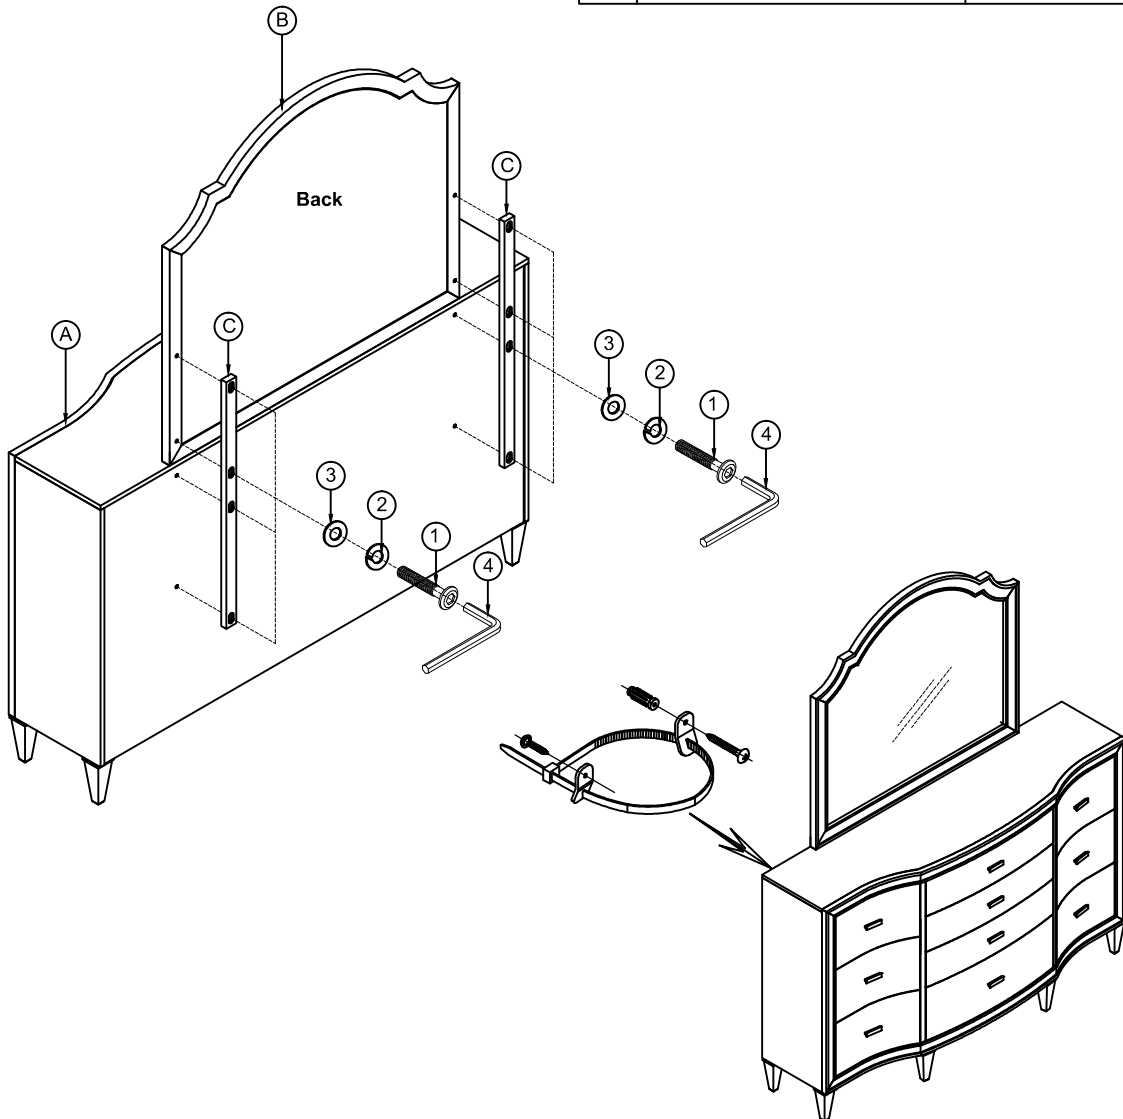

# ASSEMBLY INSTRUCTION

## MODEL: #27995/ 27994 DRESSER/ MIRROR

Thank you for purchasing this quality product. Be sure to check all packing material carefully for small parts which may have come loose inside the carton during shipment. Separate, identify and count all parts and metal hardware. Compare with parts list to be sure all parts are present. If any part(s) are missing or damaged, please contact your local furniture dealer. For efficient and speedy service, please indicate the model number and code letter of part(s) needed.

**\*\*\* Do not fully tighten screws until fully assembled \*\*\***

PARTS LIST				HARDWARE LIST			
NO	DESCRIPTION	SKETCH	QTY	NO	DESCRIPTION	SKETCH	QTY
A	Dresser		1 Pc	1	Allen Bolt Ø1/ 4*35mm		8 Pcs
B	Mirror		1 Pc	2	Spring Washer Ø1/ 4*11*2mm		8 Pcs
C	Support rail		2 Pcs	3	Flat Washer Ø1/ 4*16*2mm		8 Pcs
				4	Allen Key M4		1 Pc