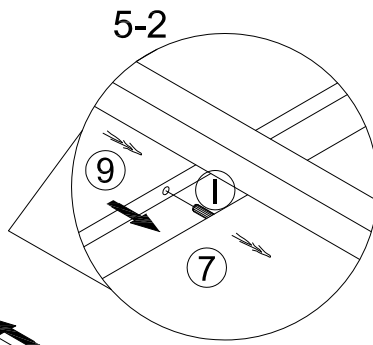

How to Assemble:

STEP 5.