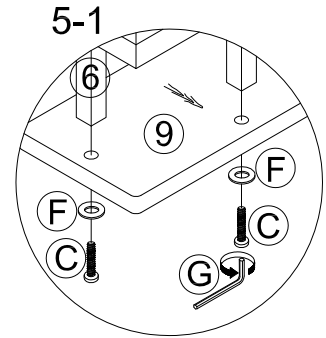

***** Do not fully tighten screws until fully assembled *****

COMPONENT PARTS		
DECERPTION	PART NAME	Q'TY(PCS)
①	Door Frame 	2pcs
②	Side Frame 	2pcs
③	Top 	1pc
④	Rack 	1pc
⑤	Handle 	2pcs
⑥	Shelf Frame 	4pcs
⑦	Middle Shelf 	1pc
⑧	Bottom Shelf 	1pc
⑨	Side Shelf 	4pcs

⑩	Wheel		4pcs
---	-------	---	------

HARDWARE REQUIRED:	
(A) 	Bolt 1/4"x5/8" - 4pcs
(B) 	Bolt 1/4"x1" - 16pcs
(C) 	Bolt 1/4"x1-3/8" - 16pcs
(D) 	Bolt 1/4"x1-5/8" - 8pcs
(E) 	Bolt 1/4"x2" - 8pcs
(F) 	Washer - 20pcs
(G) 	Allen Wrench M4 - 1pc
(H) 	Open End Wrench - 1pc
(I) 	Dowel \varnothing 6x30 - 4pcs

How to Assemble:

STEP 1.

Exploded View

STEP 2.

(B)  8pcs

How to Assemble:

STEP 3.

(B)		8pcs
(F)		4pcs

STEP 4.

How to Assemble:

STEP 5.

C		16pcs
E		8pcs
F		16pcs
I		4pcs

STEP 6.

A		4pcs
D		8pcs