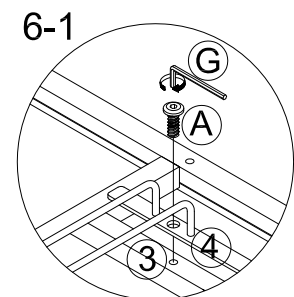

***** Do not fully tighten screws until fully assembled *****

COMPONENT PARTS		
DECERPTION	PART NAME	Q'TY(PCS)
①	Door Frame 	2pcs
②	Side Frame 	2pcs
③	Top 	1pc
④	Rack 	1pc
⑤	Handle 	2pcs
⑥	Shelf Frame 	4pcs
⑦	Middle Shelf 	1pc
⑧	Bottom Shelf 	1pc
⑨	Side Shelf 	4pcs

⑩	Wheel		4pcs
---	-------	---	------

HARDWARE REQUIRED:	
(A) 	Bolt 1/4"x5/8" - 4pcs
(B) 	Bolt 1/4"x1" - 16pcs
(C) 	Bolt 1/4"x1-3/8" - 16pcs
(D) 	Bolt 1/4"x1-5/8" - 8pcs
(E) 	Bolt 1/4"x2" - 8pcs
(F) 	Washer - 20pcs
(G) 	Allen Wrench M4 - 1pc
(H) 	Open End Wrench - 1pc
(I) 	Dowel \varnothing 6x30 - 4pcs

How to Assemble:

STEP 1.

Exploded View

STEP 2.

(B)  8pcs

How to Assemble:

STEP 3.

(B)		8pcs
(F)		4pcs

STEP 4.

How to Assemble:

STEP 5.

C		16pcs
E		8pcs
F		16pcs
I		4pcs

STEP 6.

A		4pcs
D		8pcs