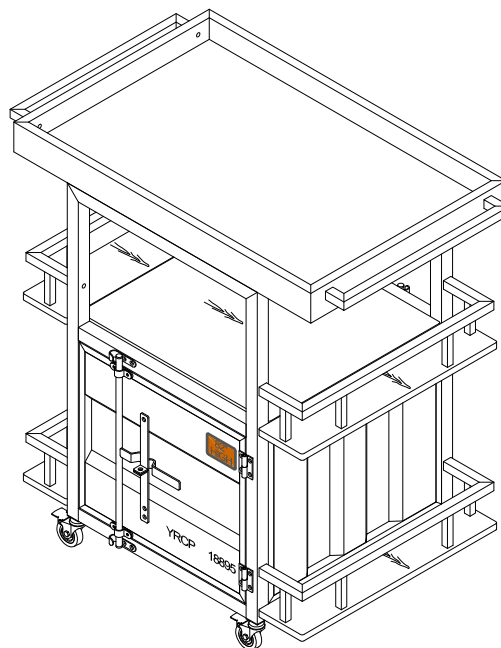

ASSEMBLY INSTRUCTION FOR ACME FURNITURE

MODEL# 77889 & 77909 SERVER

Thank you for purchasing this quality product. Be sure to check all packing materials carefully for small parts which may have come loose inside the carton during shipment. Separate, identify, and count all parts and metal hardware. Compare with parts list to be sure all parts are present. If any part(s) are missing or damaged, please contact your local furniture dealer. For efficient and speedy service, please indicate the model number and code letter of the part(s) needed.

***** Do not fully tighten screws until fully assembled *****

COMPONENT PARTS		
DECERPTION	PART NAME	Q'TY(PCS)
①	Door Frame 	2pcs
②	Side Frame 	2pcs
③	Top 	1pc
④	Rack 	1pc
⑤	Handle 	2pcs
⑥	Shelf Frame 	4pcs
⑦	Middle Shelf 	1pc
⑧	Bottom Shelf 	1pc
⑨	Side Shelf 	4pcs

⑩	Wheel		4pcs
---	-------	---	------

HARDWARE REQUIRED:	
(A) 	Bolt 1/4"x5/8" - 4pcs
(B) 	Bolt 1/4"x1" - 16pcs
(C) 	Bolt 1/4"x1-3/8" - 16pcs
(D) 	Bolt 1/4"x1-5/8" - 8pcs
(E) 	Bolt 1/4"x2" - 8pcs
(F) 	Washer - 20pcs
(G) 	Allen Wrench M4 - 1pc
(H) 	Open End Wrench - 1pc
(I) 	Dowel \varnothing 6x30 - 4pcs