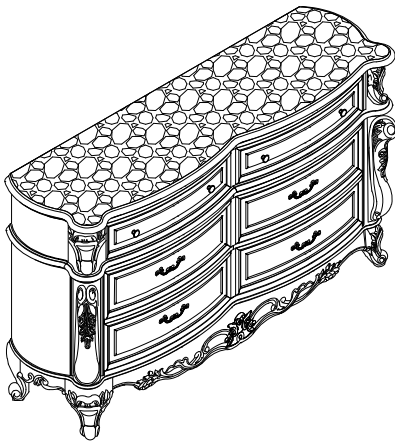

# ASSEMBLY INSTRUCTION

ITEM#: 27445

## DESCRIPTION: DRESSER W/ MARBLE TOP

Thank you for purchasing this quality product. Be sure to check all packing materials carefully for small parts, which may have come loose inside the carton during shipment. Identify and count all parts and compare with the parts list below.

### PARTS LIST:

①	
DRESSER W/ MARBLE TOP: 1PC	