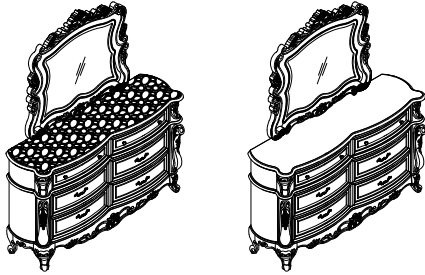

# ASSEMBLY INSTRUCTION

ITEM#: 27444/27445

27444/27448

DESCRIPTION: MIRROR/DRESSER W/ MARBLE TOP  
MIRROR/DRESSER W/ WOOD TOP

Thank you for purchasing this quality product. Be sure to check all packing materials carefully for small parts, which may have come loose inside the carton during shipment. Identify and count all parts and compare with the parts list below.

HARDWARE LIST			
NO.	Drawing	Description	Q'ty
A		Flat washer (Ø1/4"x19mm)	8pcs
B		Spring washer (Ø1/4")	8pcs
C		Bolt (Φ1/4"x1-1/2")	8pcs
D		Allen wrench (4mm)	1pc

**PARTS LIST:**

① 	② 	③ 	④ 
DRESSER W/ MARBLE TOP:1PC	DRESSER W/ WOOD TOP:1PC	MIRROR: 1PC	MIRROR SUPPORT:2PCS