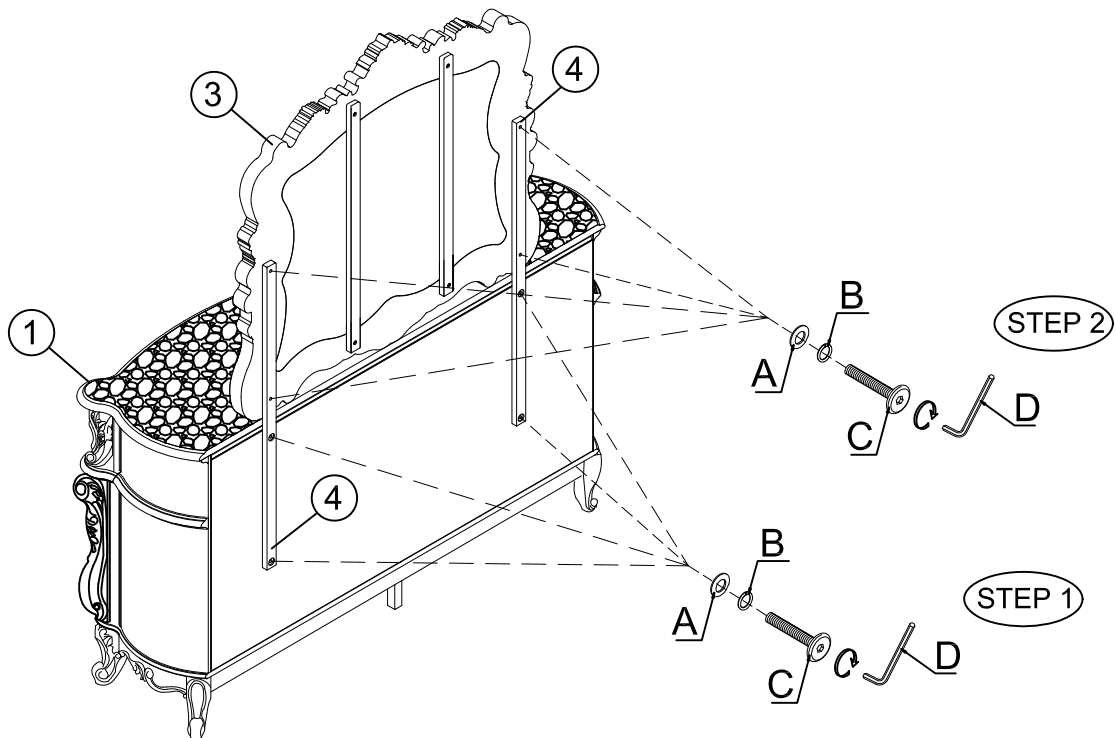

# ASSEMBLY INSTRUCTION

ITEM#: 27444/27445

27444/27448

DESCRIPTION: MIRROR/DRESSER W/ MARBLE TOP  
MIRROR/DRESSER W/ WOOD TOP

Thank you for purchasing this quality product. Be sure to check all packing materials carefully for small parts, which may have come loose inside the carton during shipment. Identify and count all parts and compare with the parts list below.

HARDWARE LIST			
NO.	Drawing	Description	Q'ty
A		Flat washer (Ø1/4"x19mm)	8pcs
B		Spring washer (Ø1/4")	8pcs
C		Bolt (Φ1/4"x1-1/2")	8pcs
D		Allen wrench (4mm)	1pc

**PARTS LIST:**

① 	② 	③ 	④ 
DRESSER W/ MARBLE TOP:1PC	DRESSER W/ WOOD TOP:1PC	MIRROR: 1PC	MIRROR SUPPORT:2PCS