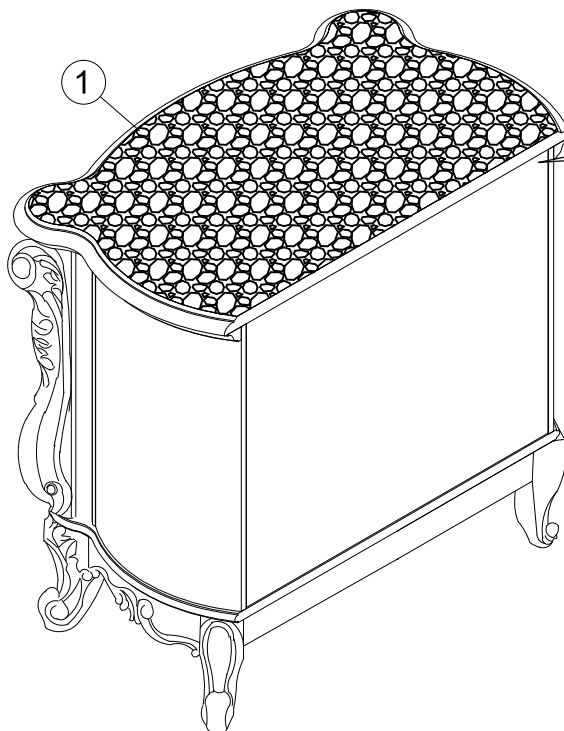

ASSEMBLY INSTRUCTION

ITEM#: 27443

DESCRIPTION: NIGHTSTAND W/ MARBLE TOP

Thank you for purchasing this quality product. Be sure to check all packing materials carefully for small parts, which may have come loose inside the carton during shipment. Identify and count all parts and compare with the parts list below.

PARTS LIST:

①	
NIGHTSTAND W/ MARBLE TOP: 1PC	

HARDWARE LIST

NO.	Drawing	Description	Q'ty
A		Furniture Tipping Restraint	1 Set

Furniture Tipping Restraint

Furniture Tipping Restraint must always be used to prevent the furniture from tipping.